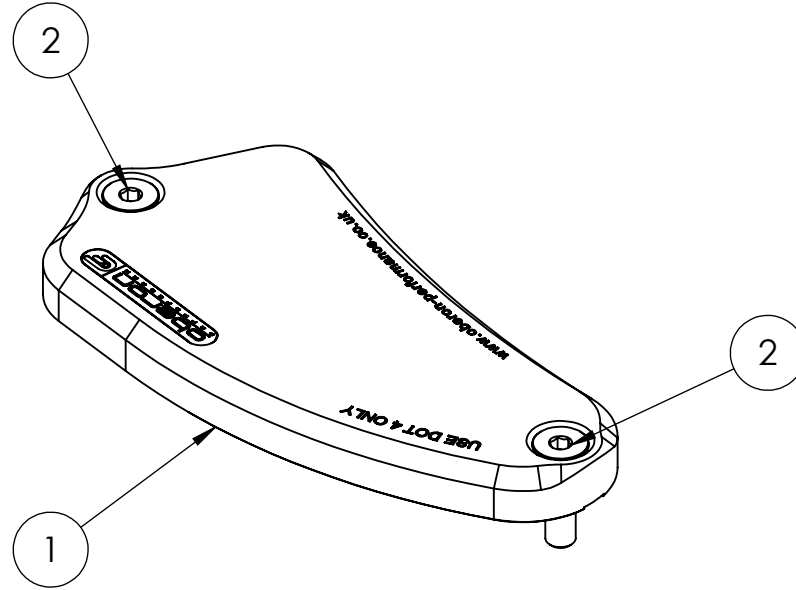

ITEM NO.	DESCRIPTION	QTY
1	Brake Reservoir Cap	1
2	M4 x 16mm	2

DO NOT SCALE DRAWING		REVISION:
		
TITLE:		
Whats in the box.		
DWG NO:		A4
RES-0030		
SCALE:		

**PROPRIETARY AND CONFIDENTIAL**

THE INFORMATION CONTAINED IN THIS DRAWING IS THE SOLE PROPERTY OF OBERON PERFORMANCE LTD. ANY REPRODUCTION IN PART OR AS A WHOLE WITHOUT THE WRITTEN PERMISSION OF OBERON PERFORMANCE LTD IS PROHIBITED.