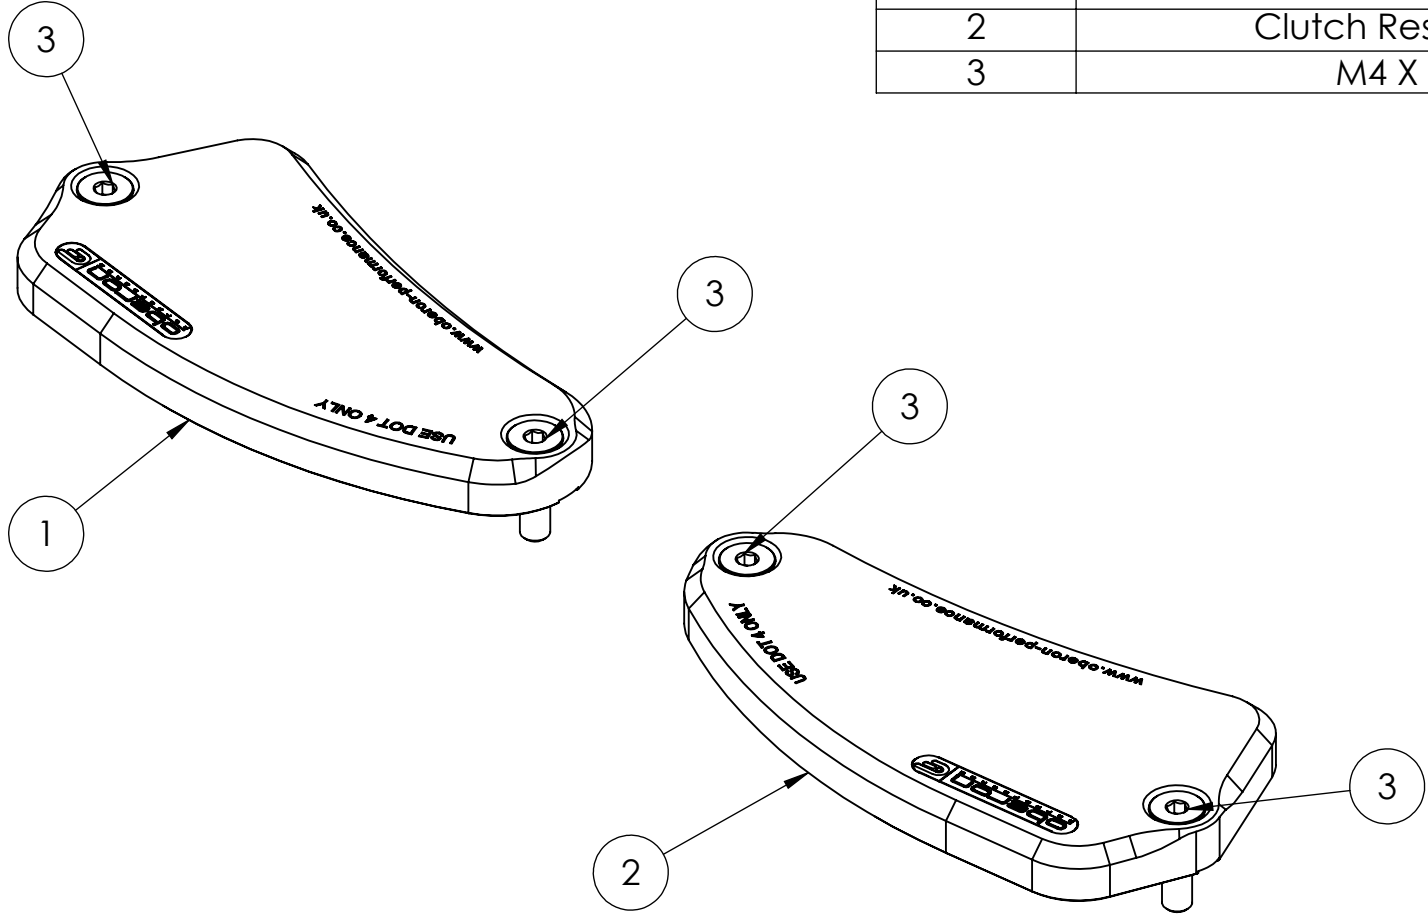

ITEM NO.	DESCRIPTION	QTY
1	Brake Reservoir Cap	1
2	Clutch Reservoir Cap	1
3	M4 X 16mm	4

DO NOT SCALE DRAWING		REVISION:
		
TITLE:		
Whats in the box.		
DWG NO:		A4
RES-0029		
SCALE:		

PROPRIETARY AND CONFIDENTIAL