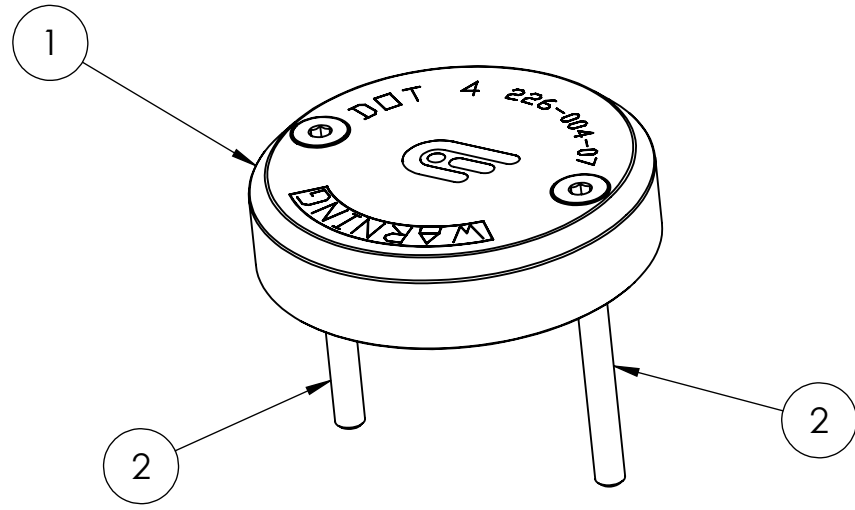

ITEM NO.	DESCRIPTION	QTY
1	Reservoir Cap	1
2	M4 x 45mm	2

DO NOT SCALE DRAWING		REVISION:
		
TITLE:		
Whats in the box.		
DWG NO:		A4
RES-0004		
SCALE:		

PROPRIETARY AND CONFIDENTIAL

THE INFORMATION CONTAINED IN THIS DRAWING IS THE SOLE PROPERTY OF OBERON PERFORMANCE LTD. ANY REPRODUCTION IN PART OR AS A WHOLE WITHOUT THE WRITTEN PERMISSION OF OBERON PERFORMANCE LTD IS PROHIBITED.