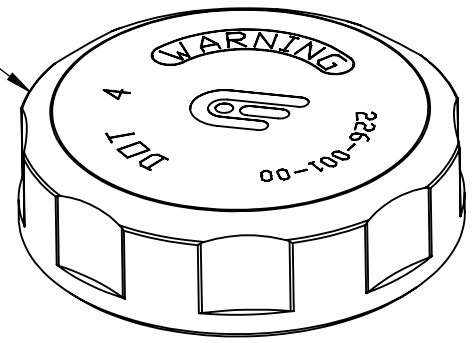

8 7 6 5 4 3 2 1

ITEM NO.	DESCRIPTION	QTY
1	Reservoir Cap	1

F
E
D
C
B
A

1

DO NOT SCALE DRAWING	REVISION:
----------------------	-----------

TITLE:

Whats in the box.

PROPRIETARY AND CONFIDENTIAL

DWG NO: RES-0001	A4
----------------------------	-----------

SCALE:

8 7 6 5 4 3 2 1