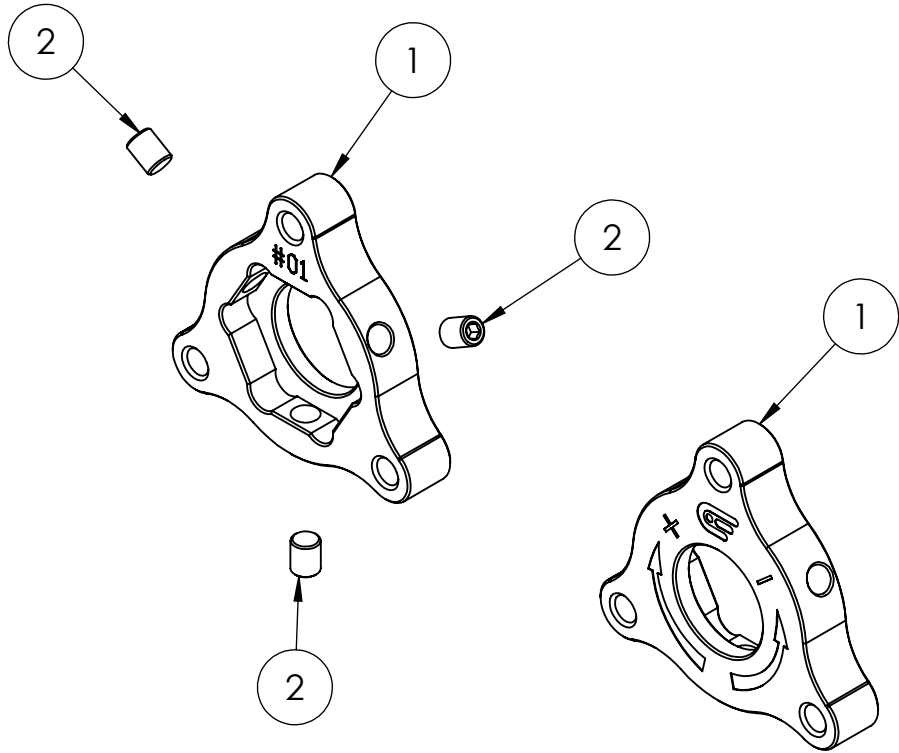

ITEM NO.	DESCRIPTION	QTY
1	Preload adjuster	2
2	M4 x 6mm Grub Screw	6

DO NOT SCALE DRAWING REVISION:

TITLE:
Whats in the box.

PROPRIETARY AND CONFIDENTIAL
THE INFORMATION CONTAINED IN THIS DRAWING IS THE SOLE PROPERTY OF OBERON PERFORMANCE LTD. ANY REPRODUCTION IN PART OR AS A WHOLE WITHOUT THE WRITTEN PERMISSION OF OBERON PERFORMANCE LTD IS PROHIBITED.

DWG NO: PRE-0001 A4

SCALE: