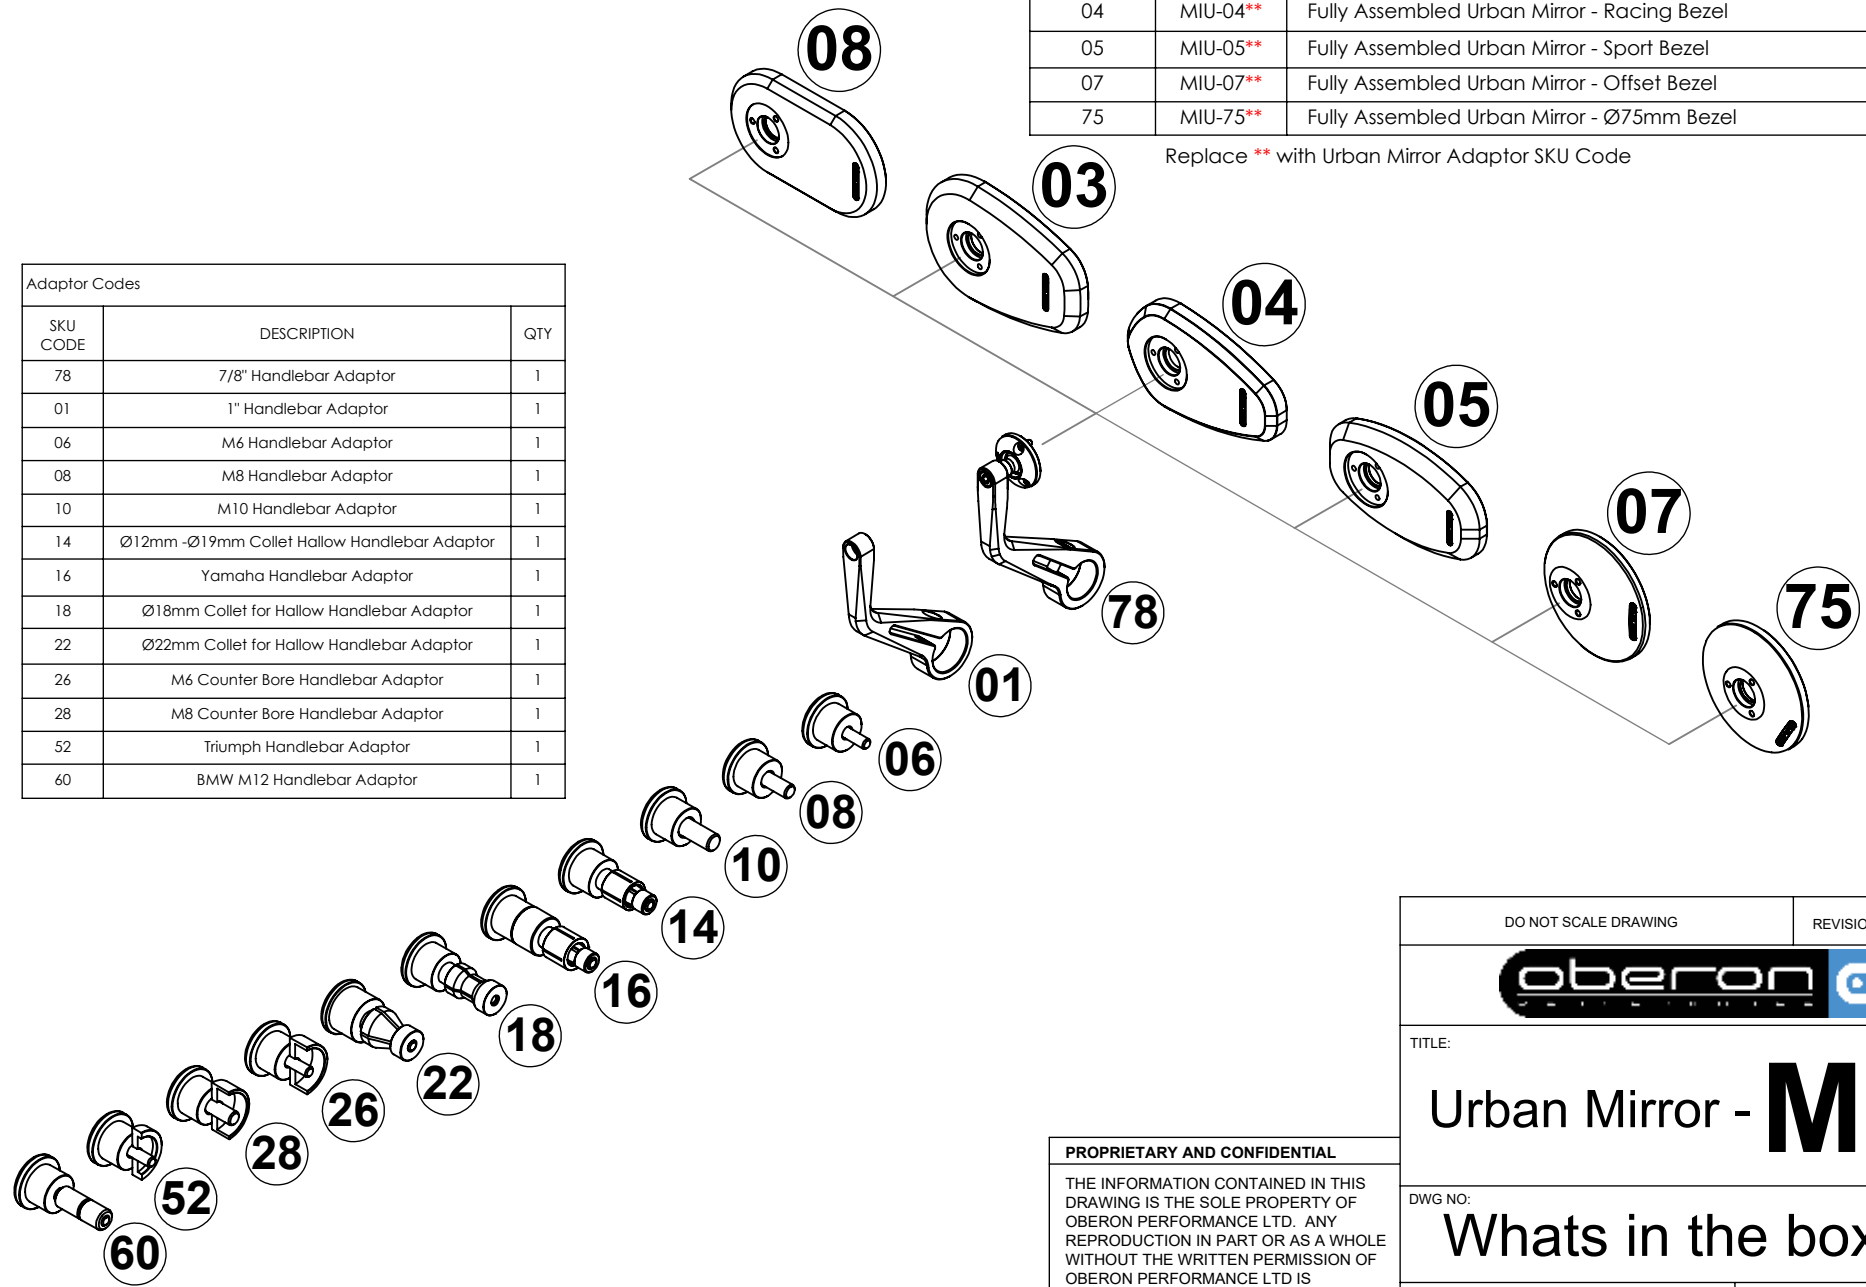

8 7 6 5 4 3 2 1

ITEM NO.	SKU	DESCRIPTION	QTY
08	MIU-08**	Fully Assembled Urban Mirror - Oblong Bezel	1
03	MIU-03**	Fully Assembled Urban Mirror - Touring Bezel	1
04	MIU-04**	Fully Assembled Urban Mirror - Racing Bezel	1
05	MIU-05**	Fully Assembled Urban Mirror - Sport Bezel	1
07	MIU-07**	Fully Assembled Urban Mirror - Offset Bezel	1
75	MIU-75**	Fully Assembled Urban Mirror - Ø75mm Bezel	1

Replace ** with Urban Mirror Adaptor SKU Code

Adaptor Codes		
SKU CODE	DESCRIPTION	QTY
78	7/8" Handlebar Adaptor	1
01	1" Handlebar Adaptor	1
06	M6 Handlebar Adaptor	1
08	M8 Handlebar Adaptor	1
10	M10 Handlebar Adaptor	1
14	Ø12mm -Ø19mm Collet Hollow Handlebar Adaptor	1
16	Yamaha Handlebar Adaptor	1
18	Ø18mm Collet for Hollow Handlebar Adaptor	1
22	Ø22mm Collet for Hollow Handlebar Adaptor	1
26	M6 Counter Bore Handlebar Adaptor	1
28	M8 Counter Bore Handlebar Adaptor	1
52	Triumph Handlebar Adaptor	1
60	BMW M12 Handlebar Adaptor	1

DO NOT SCALE DRAWING		REVISION:
		
TITLE:		
Urban Mirror -		MIU
DWG NO:	Whats in the box.	
SCALE:	A4	

PROPRIETARY AND CONFIDENTIAL

THE INFORMATION CONTAINED IN THIS DRAWING IS THE SOLE PROPERTY OF OBERON PERFORMANCE LTD. ANY REPRODUCTION IN PART OR AS A WHOLE WITHOUT THE WRITTEN PERMISSION OF OBERON PERFORMANCE LTD IS PROHIBITED.

8 7 6 5 4 3 2 1