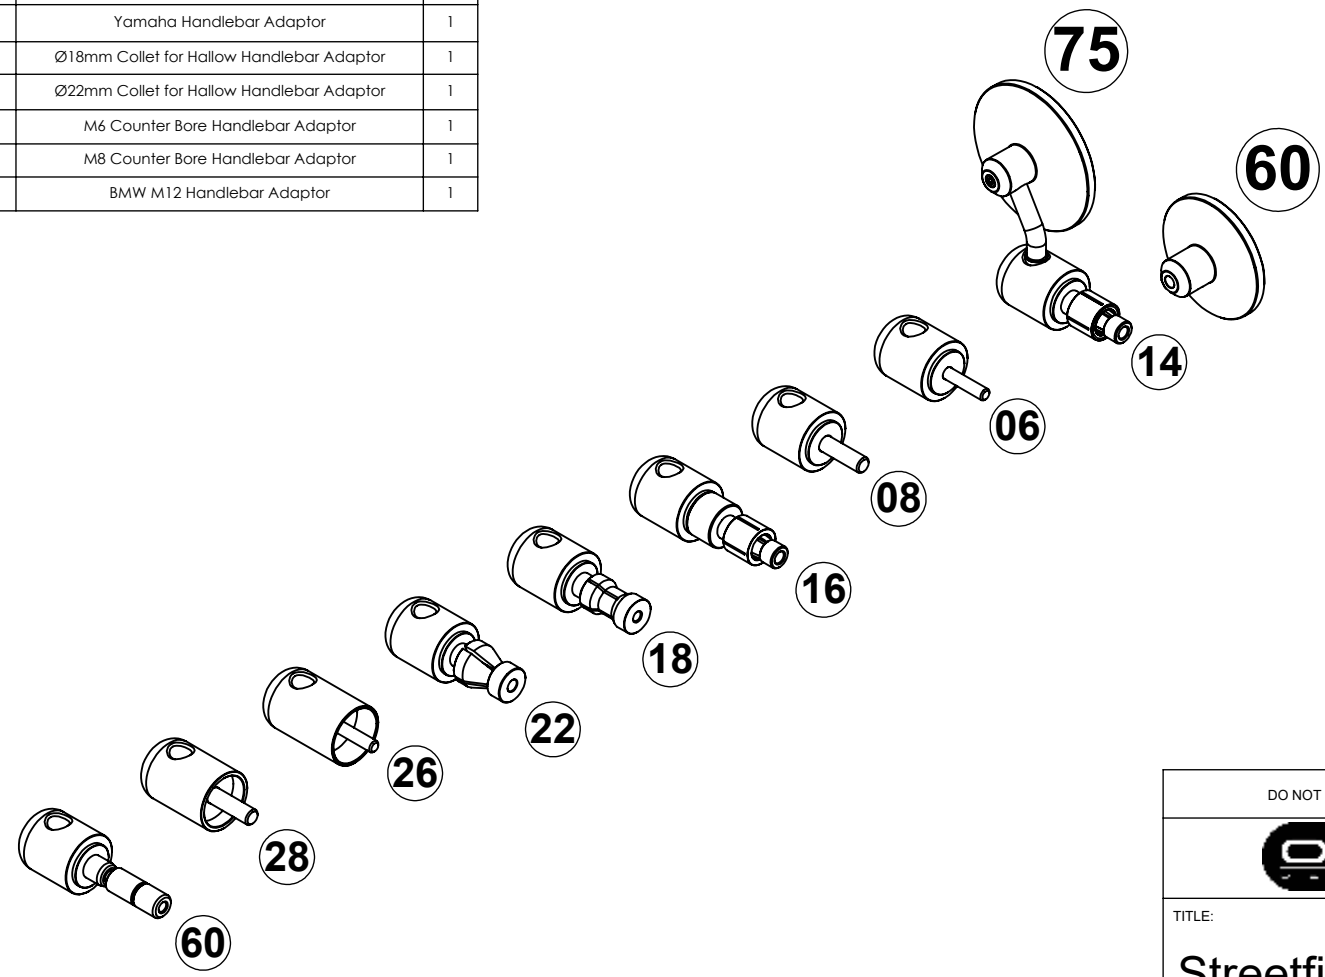

8 7 6 5 4 3 2 1

ITEM NO.	SKU	DESCRIPTION	QTY
75	MIS-75**	Fully Assembled 75mm Streetfighter Mirror	1
60	MIS-60**	Fully Assembled 60mm Streetfighter Mirror	1

Replace \*\* with Streetfighter Mirror Adaptor SKU Code

SKU CODE	ADAPTOR CODE	DESCRIPTION	QTY
14	14	Ø12mm -Ø19mm Collet Hollow Handlebar Adaptor	1
06	06	M6 Handlebar Adaptor	1
08	08	M8 Handlebar Adaptor	1
16	16	Yamaha Handlebar Adaptor	1
18	18	Ø18mm Collet for Hollow Handlebar Adaptor	1
22	22	Ø22mm Collet for Hollow Handlebar Adaptor	1
26	26	M6 Counter Bore Handlebar Adaptor	1
28	28	M8 Counter Bore Handlebar Adaptor	1
60	60	BMW M12 Handlebar Adaptor	1

DWG NO:  
**Whats in the box.**

A4

SCALE:

8 7 6 5 4 3 2 1