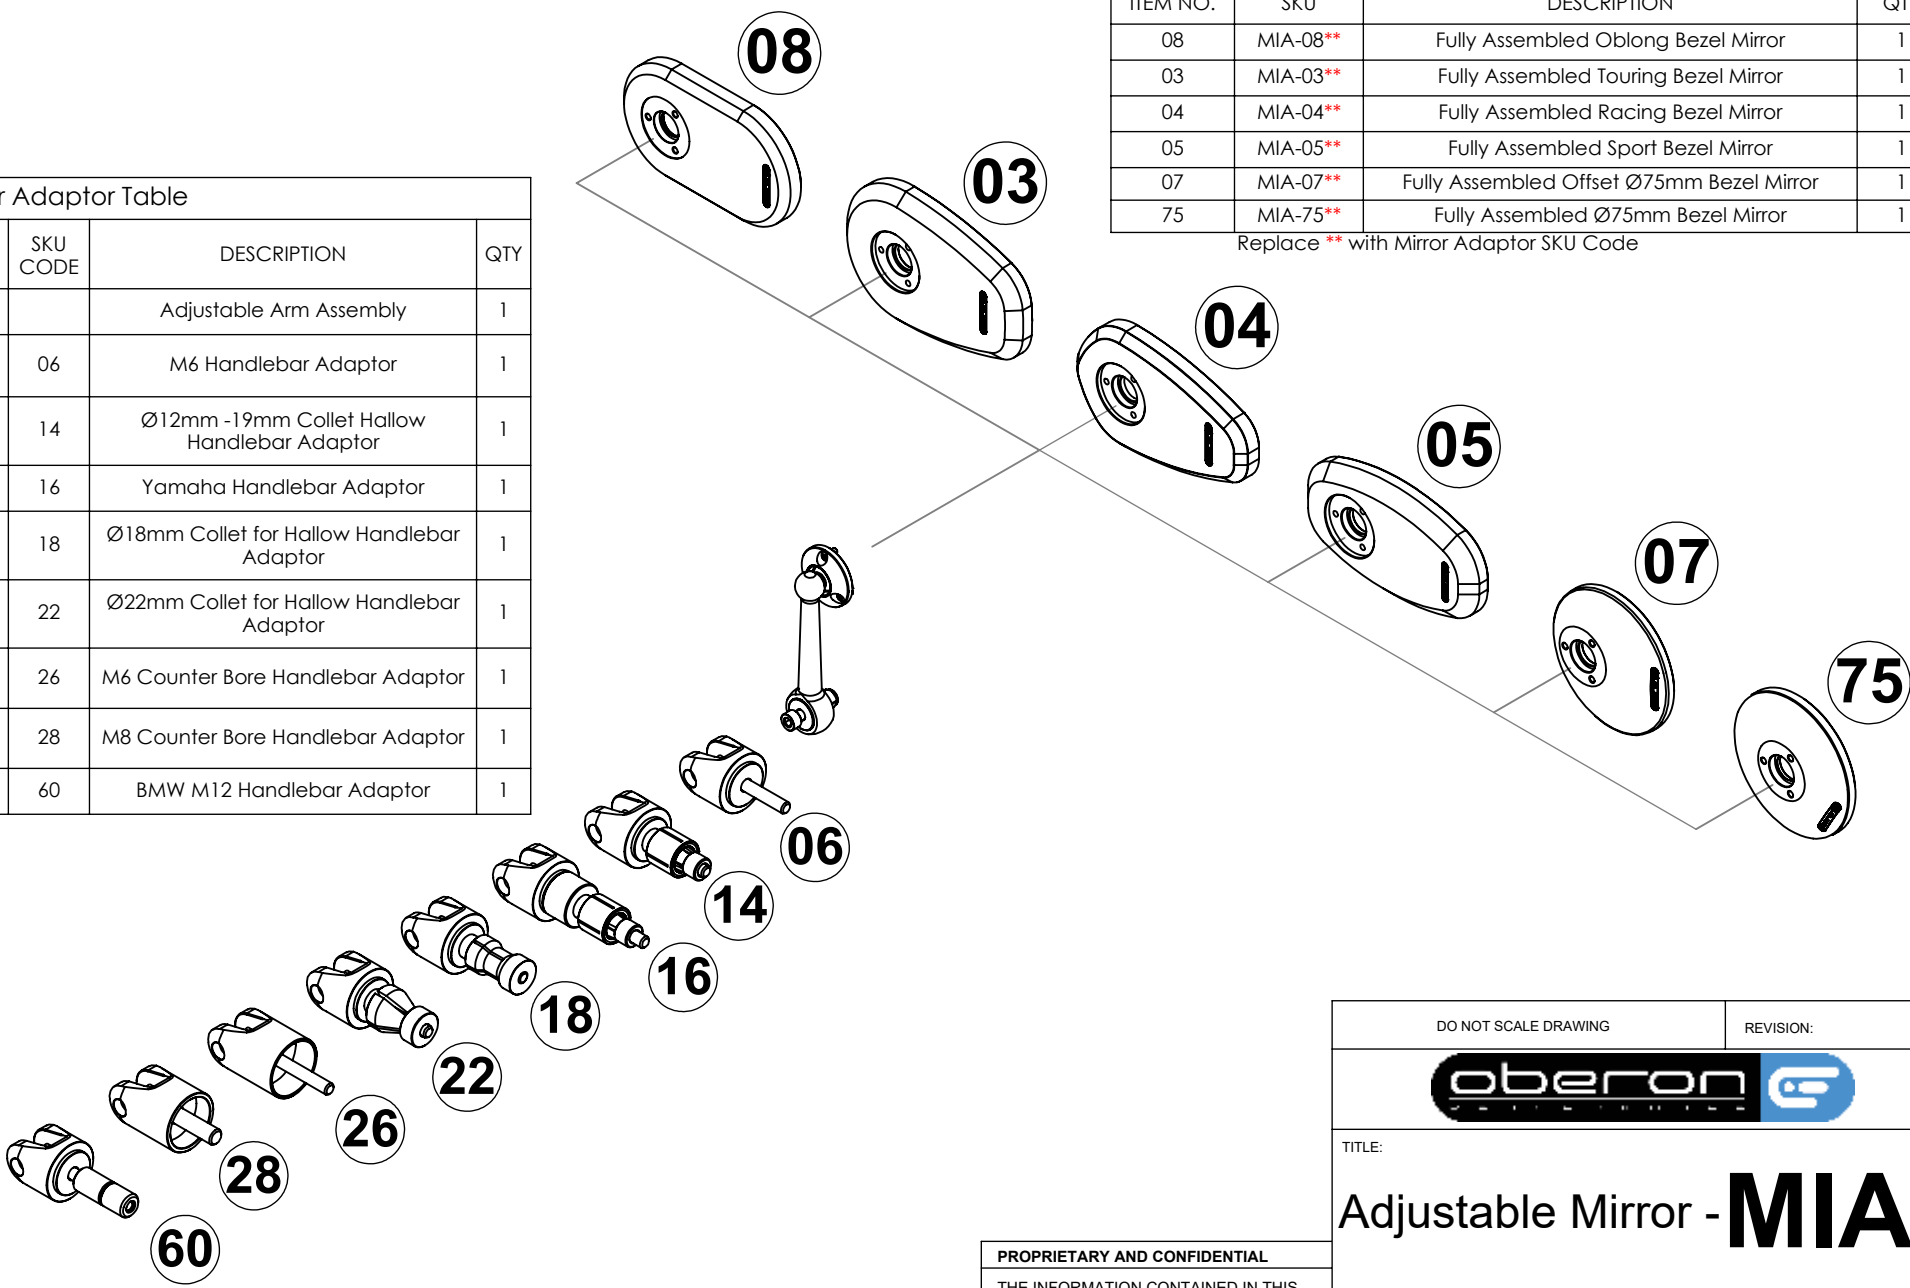

8 7 6 5 4 3 2 1

ITEM NO.	SKU CODE	DESCRIPTION	QTY
1		Adjustable Arm Assembly	1
	06	M6 Handlebar Adaptor	1
	14	Ø12mm -19mm Collet Hollow Handlebar Adaptor	1
	16	Yamaha Handlebar Adaptor	1
	18	Ø18mm Collet for Hollow Handlebar Adaptor	1
	22	Ø22mm Collet for Hollow Handlebar Adaptor	1
	26	M6 Counter Bore Handlebar Adaptor	1
	28	M8 Counter Bore Handlebar Adaptor	1
	60	BMW M12 Handlebar Adaptor	1

ITEM NO.	SKU	DESCRIPTION	QTY
08	MIA-08**	Fully Assembled Oblong Bezel Mirror	1
03	MIA-03**	Fully Assembled Touring Bezel Mirror	1
04	MIA-04**	Fully Assembled Racing Bezel Mirror	1
05	MIA-05**	Fully Assembled Sport Bezel Mirror	1
07	MIA-07**	Fully Assembled Offset Ø75mm Bezel Mirror	1
75	MIA-75**	Fully Assembled Ø75mm Bezel Mirror	1

Replace ** with Mirror Adaptor SKU Code

DO NOT SCALE DRAWING		REVISION:
		
TITLE:		
<h1>Adjustable Mirror - MIA</h1>		
DWG NO:		A4
SCALE:		

PROPRIETARY AND CONFIDENTIAL

THE INFORMATION CONTAINED IN THIS DRAWING IS THE SOLE PROPERTY OF OBERON PERFORMANCE LTD. ANY REPRODUCTION IN PART OR AS A WHOLE WITHOUT THE WRITTEN PERMISSION OF OBERON PERFORMANCE LTD IS PROHIBITED.

8 7 6 5 4 3 2 1