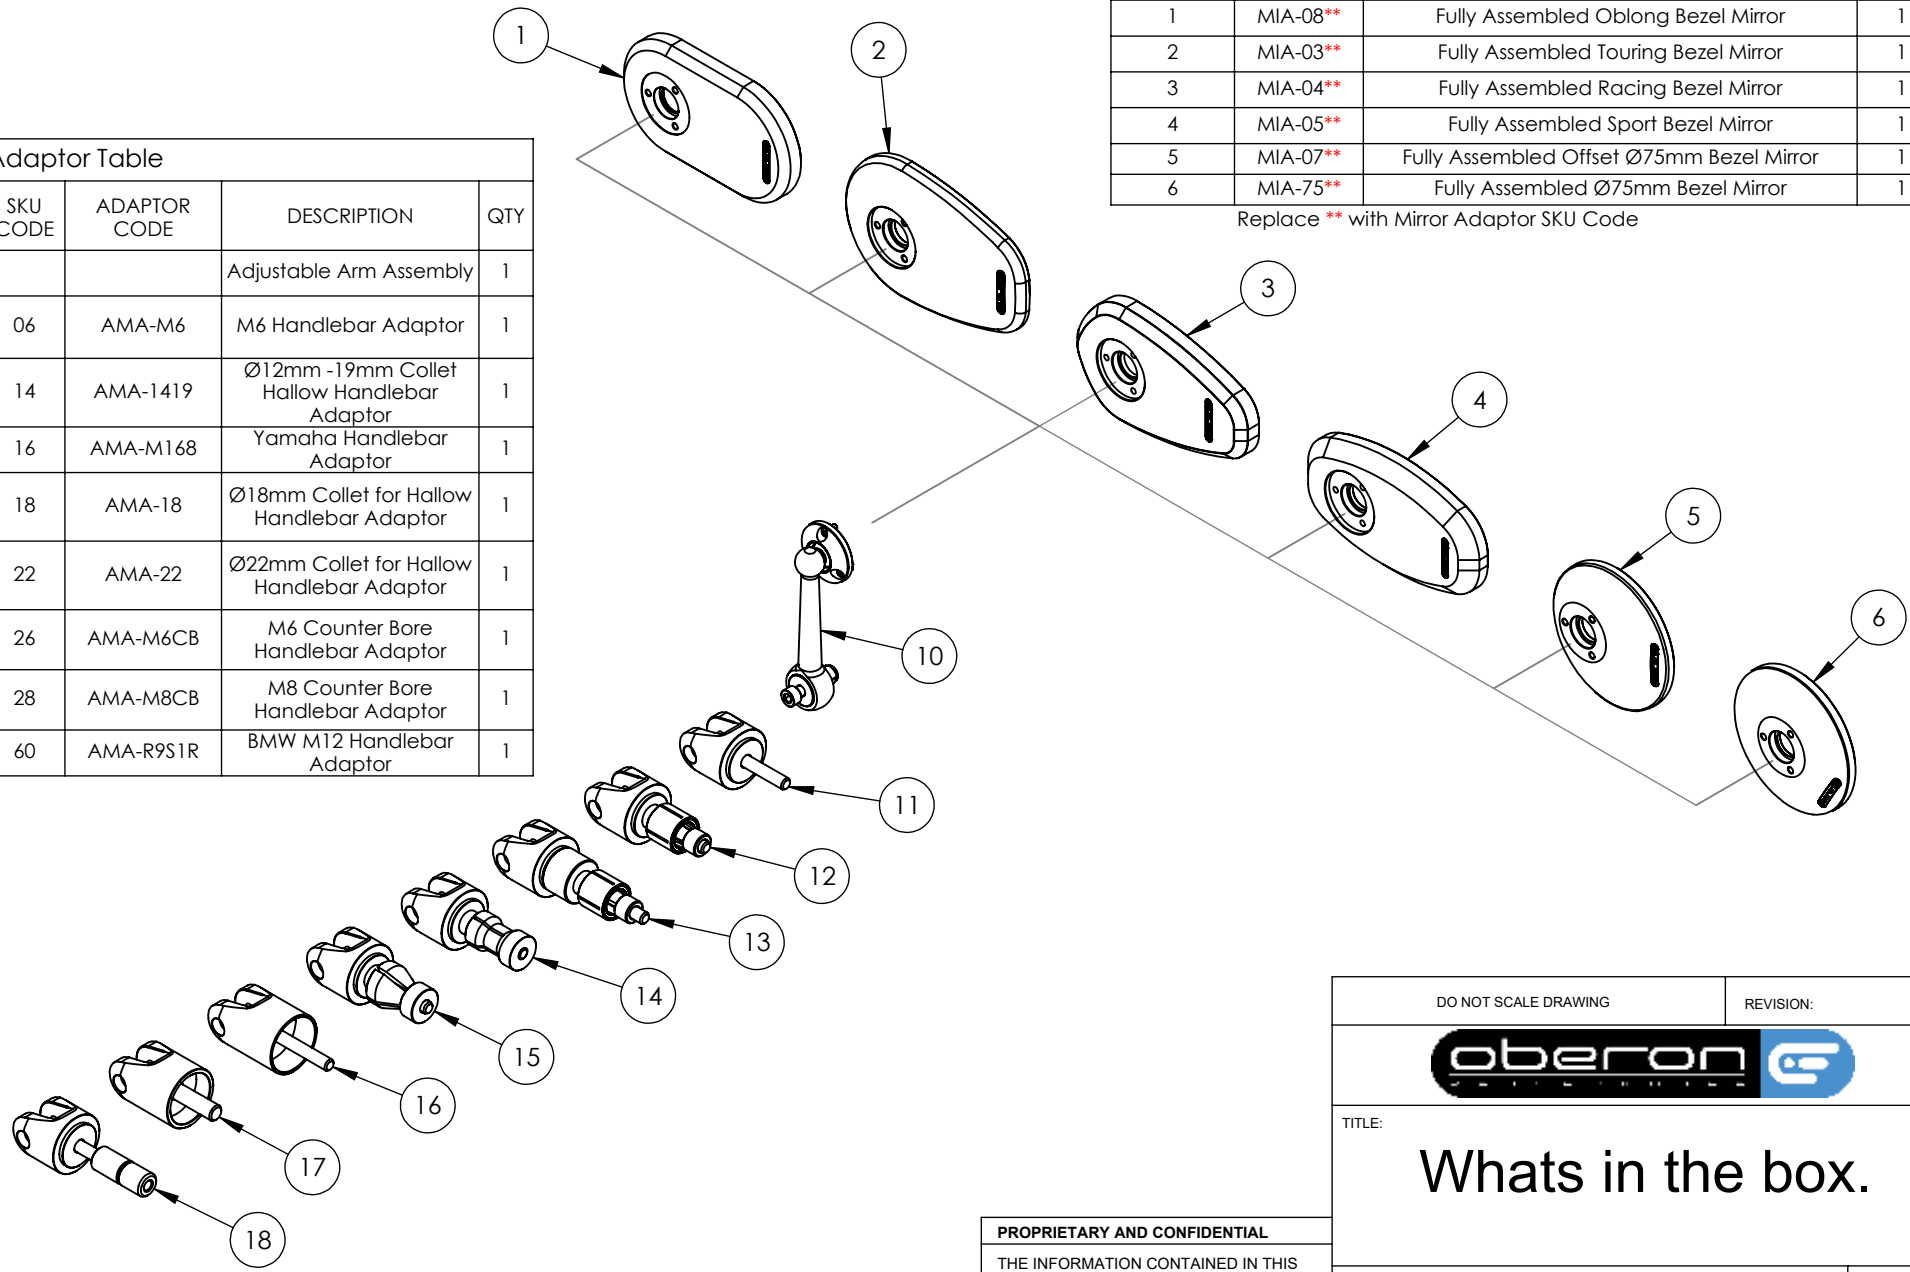

ITEM NO.	SKU	DESCRIPTION	QTY
1	MIA-08**	Fully Assembled Oblong Bezel Mirror	1
2	MIA-03**	Fully Assembled Touring Bezel Mirror	1
3	MIA-04**	Fully Assembled Racing Bezel Mirror	1
4	MIA-05**	Fully Assembled Sport Bezel Mirror	1
5	MIA-07**	Fully Assembled Offset Ø75mm Bezel Mirror	1
6	MIA-75**	Fully Assembled Ø75mm Bezel Mirror	1

Replace \*\* with Mirror Adaptor SKU Code

Mirror Adaptor Table

ITEM NO.	SKU CODE	ADAPTOR CODE	DESCRIPTION	QTY
10			Adjustable Arm Assembly	1
11	06	AMA-M6	M6 Handlebar Adaptor	1
12	14	AMA-1419	Ø12mm -19mm Collet Hallow Handlebar Adaptor	1
13	16	AMA-M168	Yamaha Handlebar Adaptor	1
14	18	AMA-18	Ø18mm Collet for Hallow Handlebar Adaptor	1
15	22	AMA-22	Ø22mm Collet for Hallow Handlebar Adaptor	1
16	26	AMA-M6CB	M6 Counter Bore Handlebar Adaptor	1
17	28	AMA-M8CB	M8 Counter Bore Handlebar Adaptor	1
18	60	AMA-R9S1R	BMW M12 Handlebar Adaptor	1