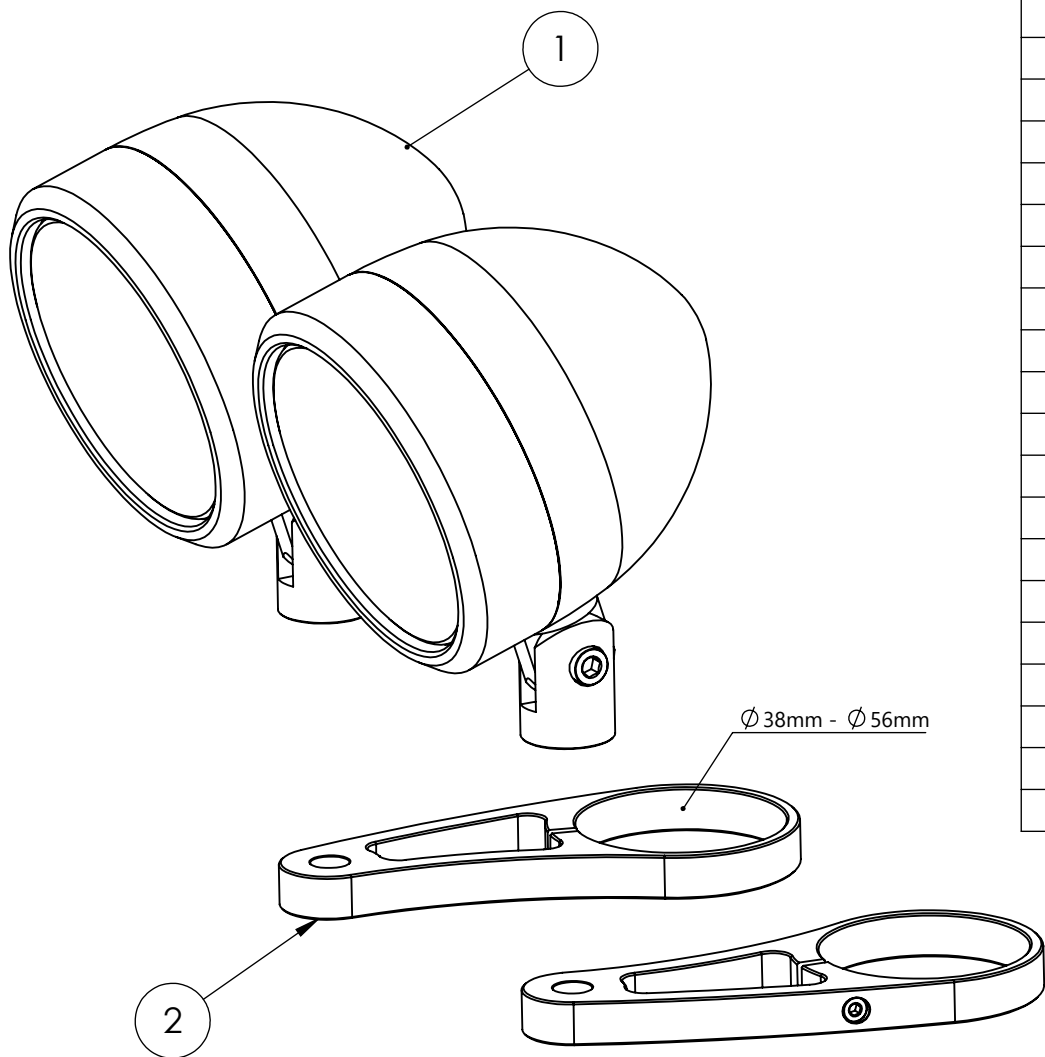

8 7 6 5 4 3 2 1

F  
E  
D  
C  
B  
A

ITEM NO.	SKU	DESCRIPTION	QTY
1		Fully Assembled Headlight Unit	2
2		Mounting Brackets Various Sizes see below	
	LIG-0038	38mm Fork Diameter Bracket	2
	LIG-0039	39mm Fork Diameter Bracket	2
	LIG-0040	40mm Fork Diameter Bracket	2
	LIG-0041	41mm Fork Diameter Bracket	2
	LIG-0042	42mm Fork Diameter Bracket	2
	LIG-0043	43mm Fork Diameter Bracket	2
	LIG-0044	44mm Fork Diameter Bracket	2
	LIG-0045	45mm Fork Diameter Bracket	2
	LIG-0046	46mm Fork Diameter Bracket	2
	LIG-0047	47mm Fork Diameter Bracket	2
	LIG-0048	48mm Fork Diameter Bracket	2
	LIG-0049	49mm Fork Diameter Bracket	2
	LIG-0050	50mm Fork Diameter Bracket	2
	LIG-0051	51mm Fork Diameter Bracket	2
	LIG-0052	52mm Fork Diameter Bracket	2
	LIG-0053	53mm Fork Diameter Bracket	2
	LIG-0054	54mm Fork Diameter Bracket	2
	LIG-0055	55mm Fork Diameter Bracket	2
	LIG-0056	56mm Fork Diameter Bracket	2
	LIG-0107	No Brackets Headlight Unit Only	2

DO NOT SCALE DRAWING		REVISION:
		
<b>TITLE:</b> <h1>Whats in the box.</h1>		
DWG NO:		A4
<h2>LIG-1000</h2>		
SCALE:		

8 7 6 5 4 3 2 1