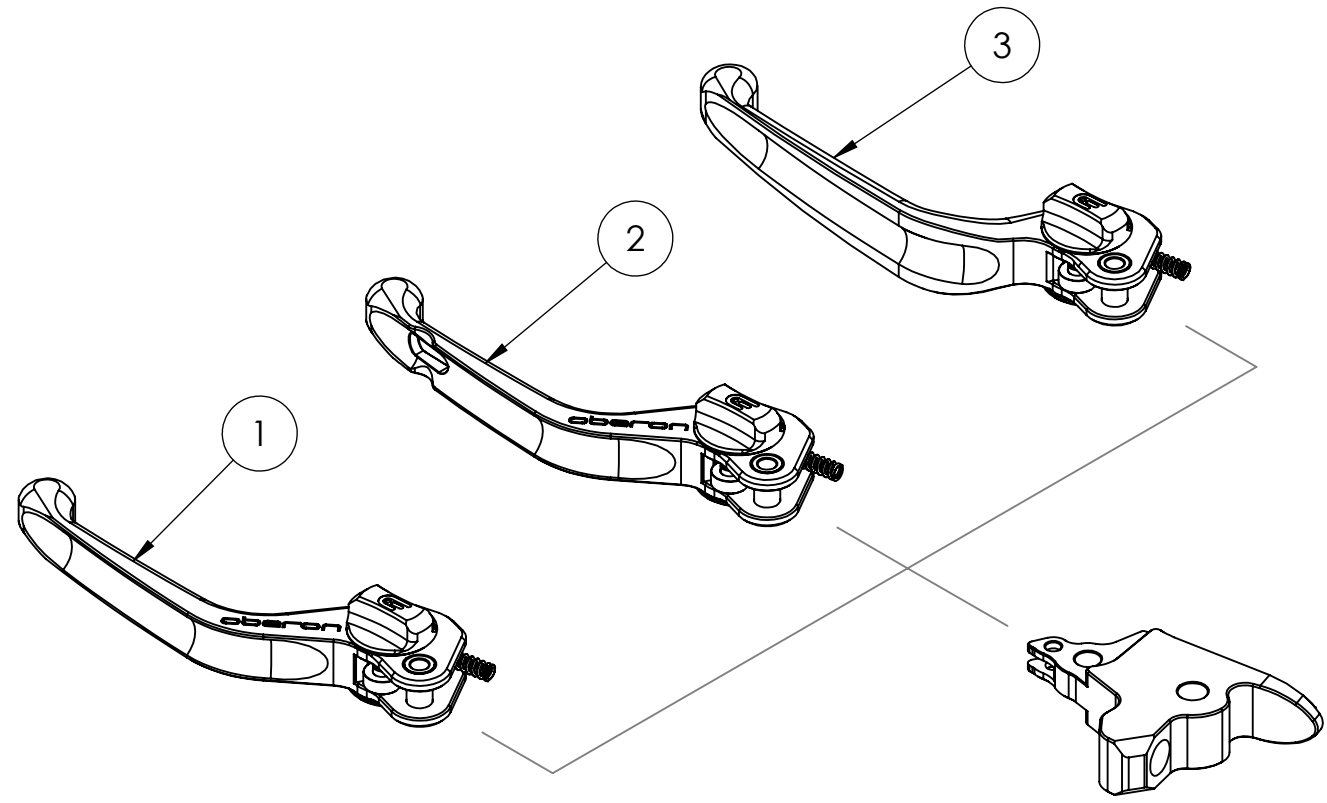

8 7 6 5 4 3 2 1

ITEM NO.	SKU	DESCRIPTION	QTY
1	LEV-C400-1	Fully Assembled Standard Clutch Lever Blade	1
2	LEV-C400-2	Fully Assembled Airo Clutch Lever Blade	1
3	LEV-C400-3	Fully Assembled Custom Clutch Lever Blade	1
4		Bike Specific Adaptor	1

F  
E  
D  
C  
B  
A

F  
E  
D  
C  
B  
A

DO NOT SCALE DRAWING		REVISION:
		
TITLE: <h1>Whats in the box.</h1>		
DWG NO:		A4
SCALE:		

**PROPRIETARY AND CONFIDENTIAL**

THE INFORMATION CONTAINED IN THIS DRAWING IS THE SOLE PROPERTY OF OBERON PERFORMANCE LTD. ANY REPRODUCTION IN PART OR AS A WHOLE WITHOUT THE WRITTEN PERMISSION OF OBERON PERFORMANCE LTD IS PROHIBITED.