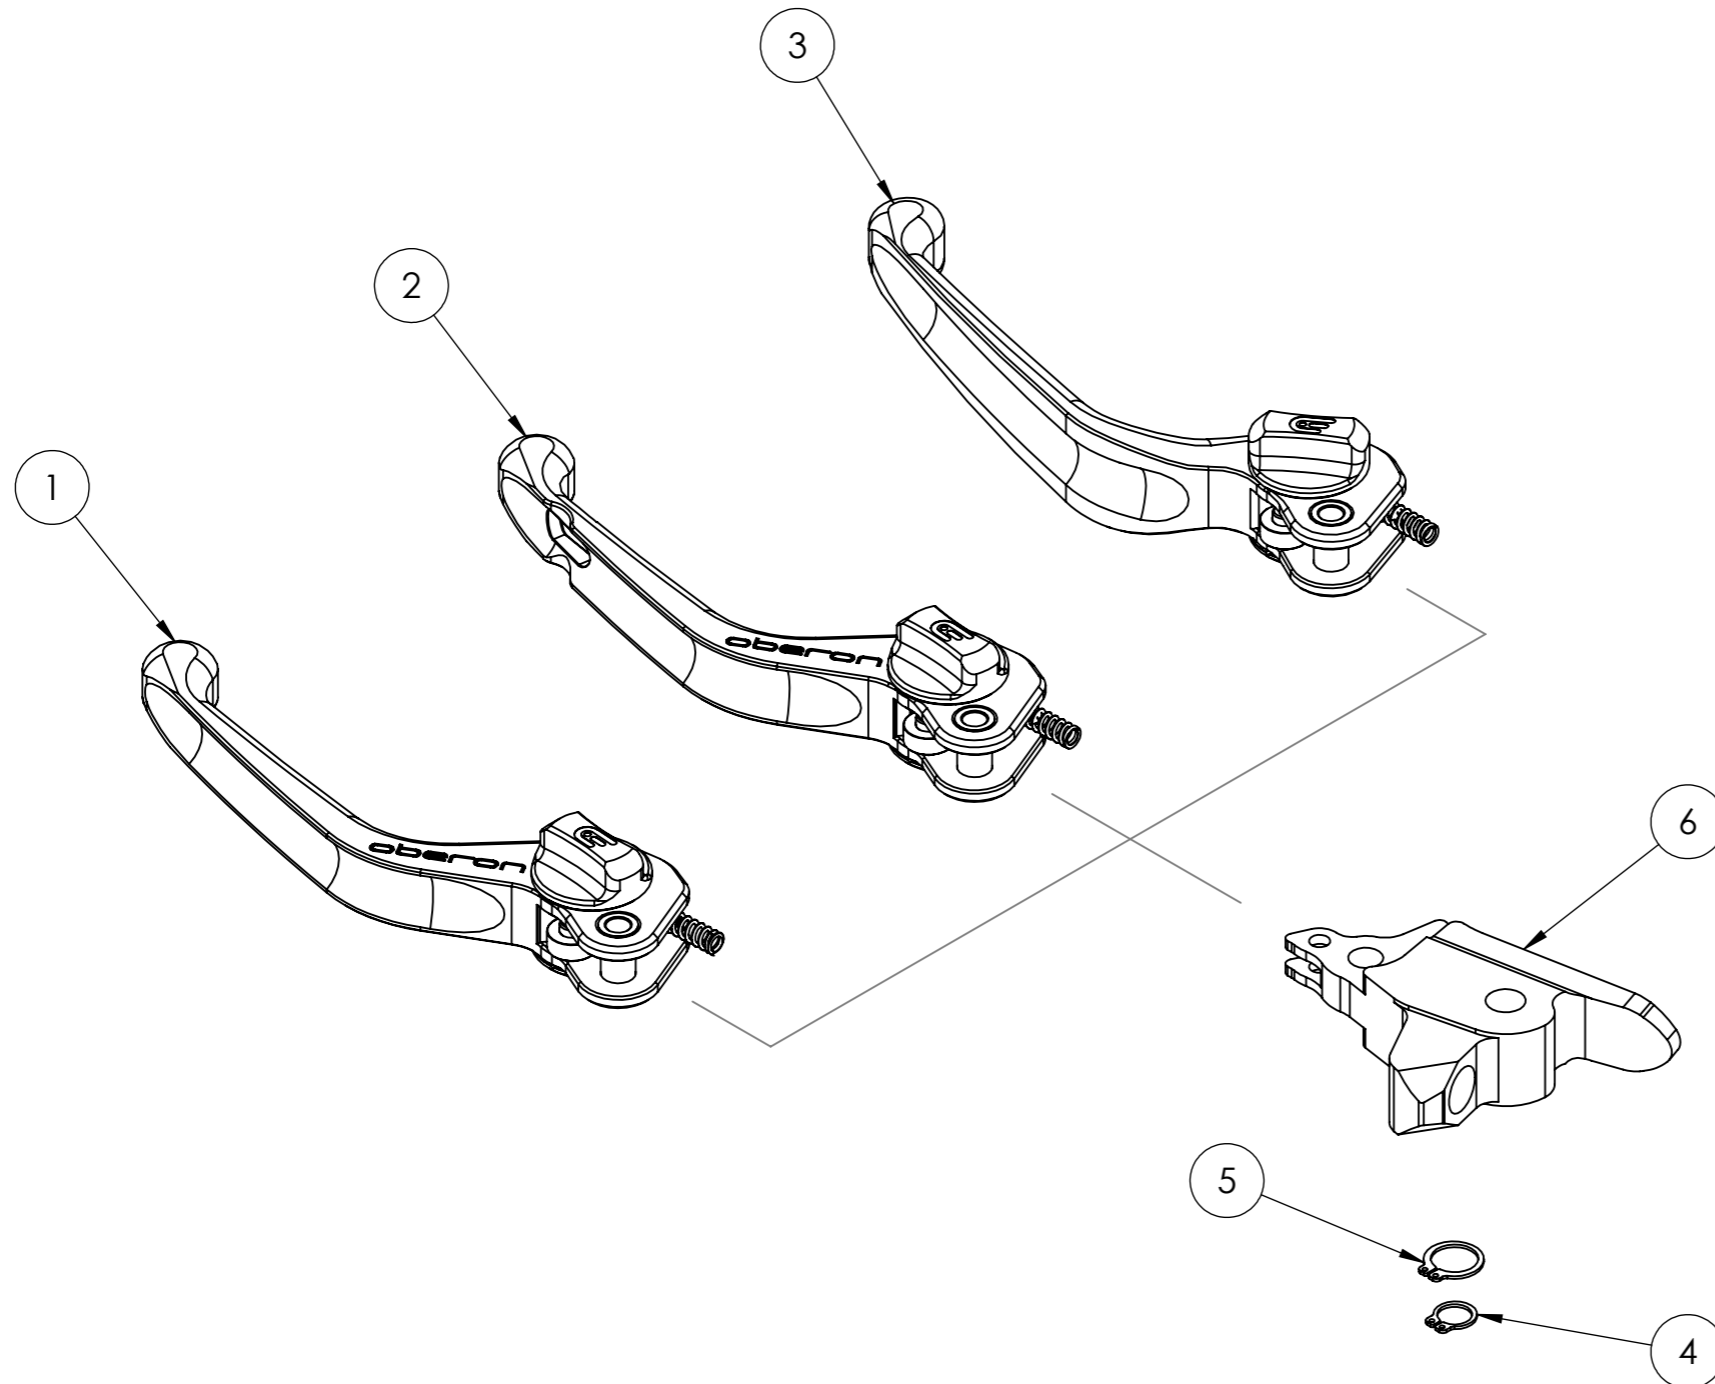

8

7

6

5

4

3

2

1

TITLE:

What's in the box LEV-C400

FIRST ANGLE PROJECTION

IF IN DOUBT ASK

PROPRIETARY AND CONFIDENTIAL

THE INFORMATION CONTAINED IN THIS DRAWING IS THE SOLE PROPERTY OF OBERON PERFORMANCE LIMITED. ANY REPRODUCTION IN PART OR AS A WHOLE WITHOUT THE WRITTEN PERMISSION OF OBERON PERFORMANCE LIMITED IS PROHIBITED.

11 Havant Business Centre
Harts Farm Way
Havant
Hampshire
PO91 HU
UK
Tel: +44 02392 481 188
Fax: +44 02392 492 458
admin@oberon-performance.co.uk
Web: oberon-performance.co.uk
© Oberon Performance Limited

ITEM NO.	SKU	DESCRIPTION	QTY
1	LEV-C400-1	Fully assembled Standard Clutch Blade	1
2	LEV-C400-2	Fully assembled Airo Clutch Blade	1
3	LEV-C400-3	Fully assembled Custom Clutch Blade	1
4	FAST-CLIP-0011	8mm Circlip	1
5	FAST-CLIP-0012	10mm Circlip	1
6		Bike Specific Adaptor	1

REVISIONS		
REV	DESCRIPTION	DATE

DO NOT SCALE DRAWING

REVISION

NAME SIGNATURE DATE

DRAWN

CHK'D

APPV'D

MFG

Q.A

UNLESS OTHERWISE SPECIFIED:
DIMENSIONS ARE IN MILLIMETERS
TOLERANCES:
LINEAR: +/- 0.10
ANGULAR: +/- 0.5°

DEBURR AND
BREAK SHARP
EDGES

FINISH:

WEIGHT: MATERIAL:

TITLE:

What's in the box.

DWG NO.

LEV-C400

SCALE:1:5 A3 SHEET 1 OF 1

8

7

6

5

4

3

2

1

F

F

E

E

D

D

C

C

B

B

A

A