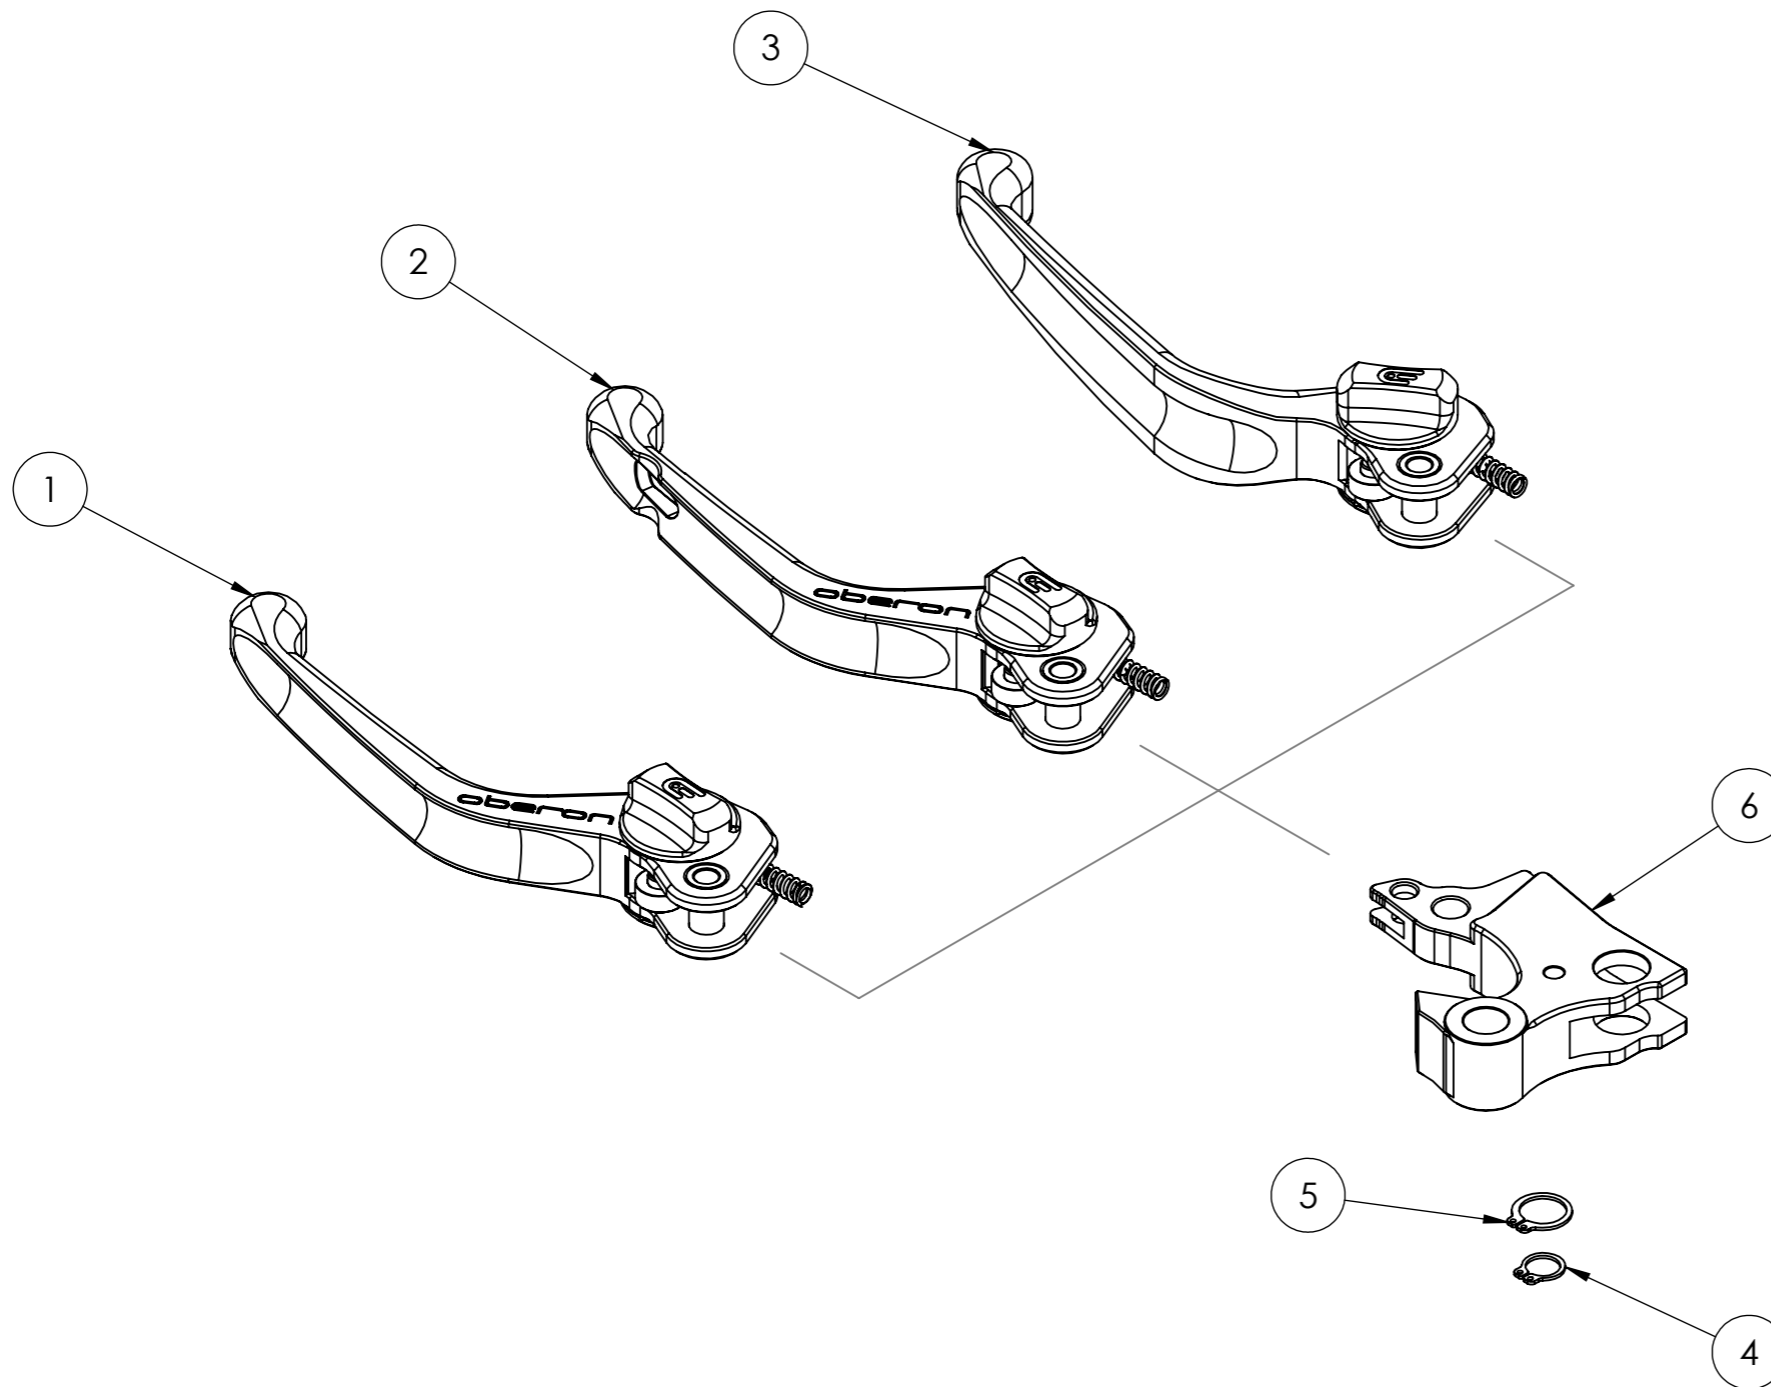

TITLE: What's in the box LEV-C270

IF IN DOUBT ASK

PROPRIETARY AND CONFIDENTIAL
THE INFORMATION CONTAINED IN THIS DRAWING IS THE SOLE PROPERTY OF OBERON PERFORMANCE LIMITED.
ANY REPRODUCTION IN PART OR AS A WHOLE WITHOUT THE WRITTEN PERMISSION OF OBERON PERFORMANCE LIMITED
IS PROHIBITED.

ITEM NO.	SKU	DESCRIPTION	QTY
1	LEV-C270-1	Fully assembled Standard Clutch Blade	1
2	LEV-C270-2	Fully assembled Airo Clutch Blade	1
3	LEV-C270-3	Fully assembled Custom Clutch Blade	1
4	FAST-CLIP-0011	8mm Circlip	1
5	FAST-CLIP-0012	10mm Circlip	1
6		Bike Specific Adaptor	1

REVISIONS		
REV	DESCRIPTION	DATE

DO NOT SCALE DRAWING		REVISION	
	NAME	SIGNATURE	DATE
DRAWN			
CHK'D			
APPV'D			
MFG			
Q.A			

UNLESS OTHERWISE SPECIFIED:
DIMENSIONS ARE IN MILLIMETERS
TOLERANCES:
LINEAR: +/- 0.10
ANGULAR: +/- 0.5°

DEBURR AND
BREAK SHARP
EDGES

FINISH:

WEIGHT:

MATERIAL:

TITLE:
What's in the box.

DWG NO.
LEV-C270

SCALE:1:5 A3 SHEET 1 OF 1