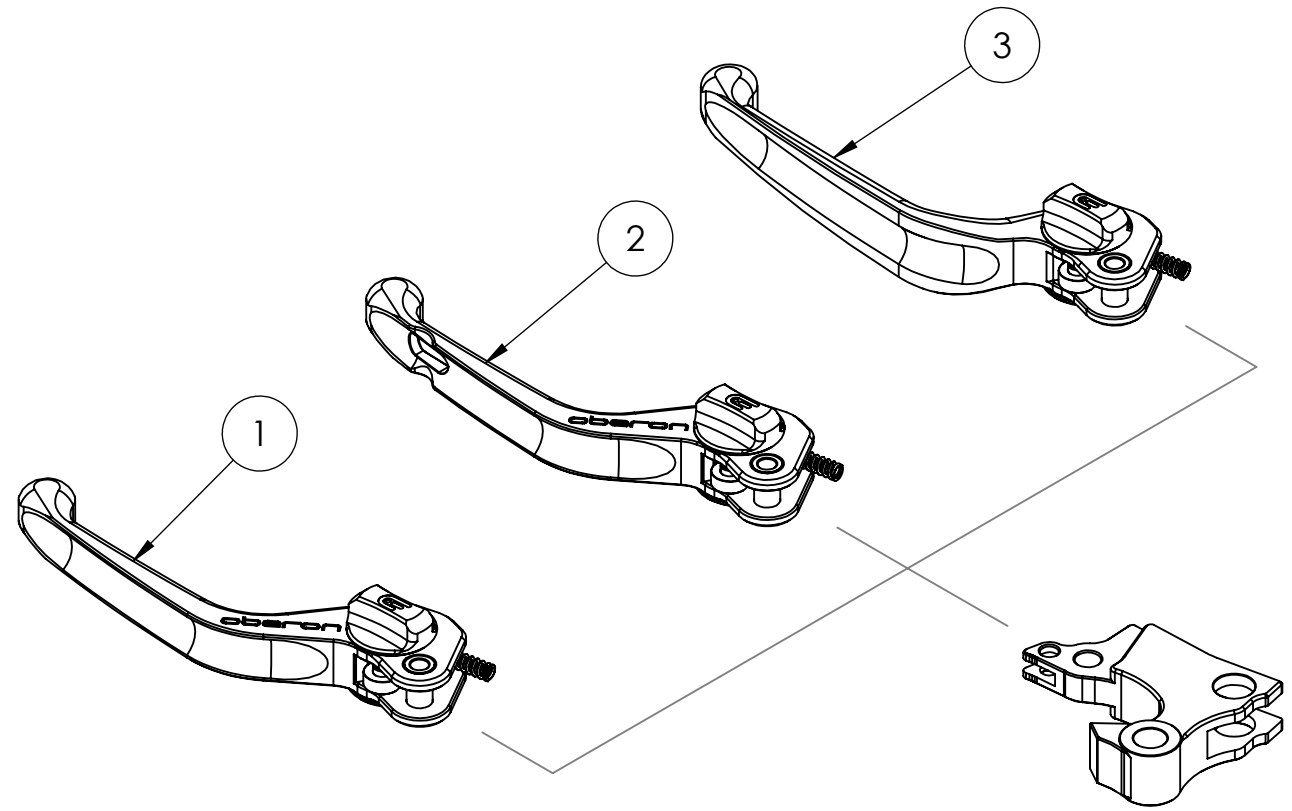

8 7 6 5 4 3 2 1

ITEM NO.	SKU	DESCRIPTION	QTY
1	LEV-C270-1	Fully Assembled Standard Clutch Lever Blade	1
2	LEV-C270-2	Fully Assembled Airo Clutch Lever Blade	1
3	LEV-C270-3	Fully Assembled Custom Clutch Lever Blade	1
4		Bike Specific Adaptor	1

F
E
D
C
B
A

F
E
D
C
B
A

DO NOT SCALE DRAWING		REVISION:
		
TITLE: <h1>Whats in the box.</h1>		
DWG NO: <h2>LEV-C270</h2>		A4
SCALE:		

PROPRIETARY AND CONFIDENTIAL

THE INFORMATION CONTAINED IN THIS DRAWING IS THE SOLE PROPERTY OF OBERON PERFORMANCE LTD. ANY REPRODUCTION IN PART OR AS A WHOLE WITHOUT THE WRITTEN PERMISSION OF OBERON PERFORMANCE LTD IS PROHIBITED.