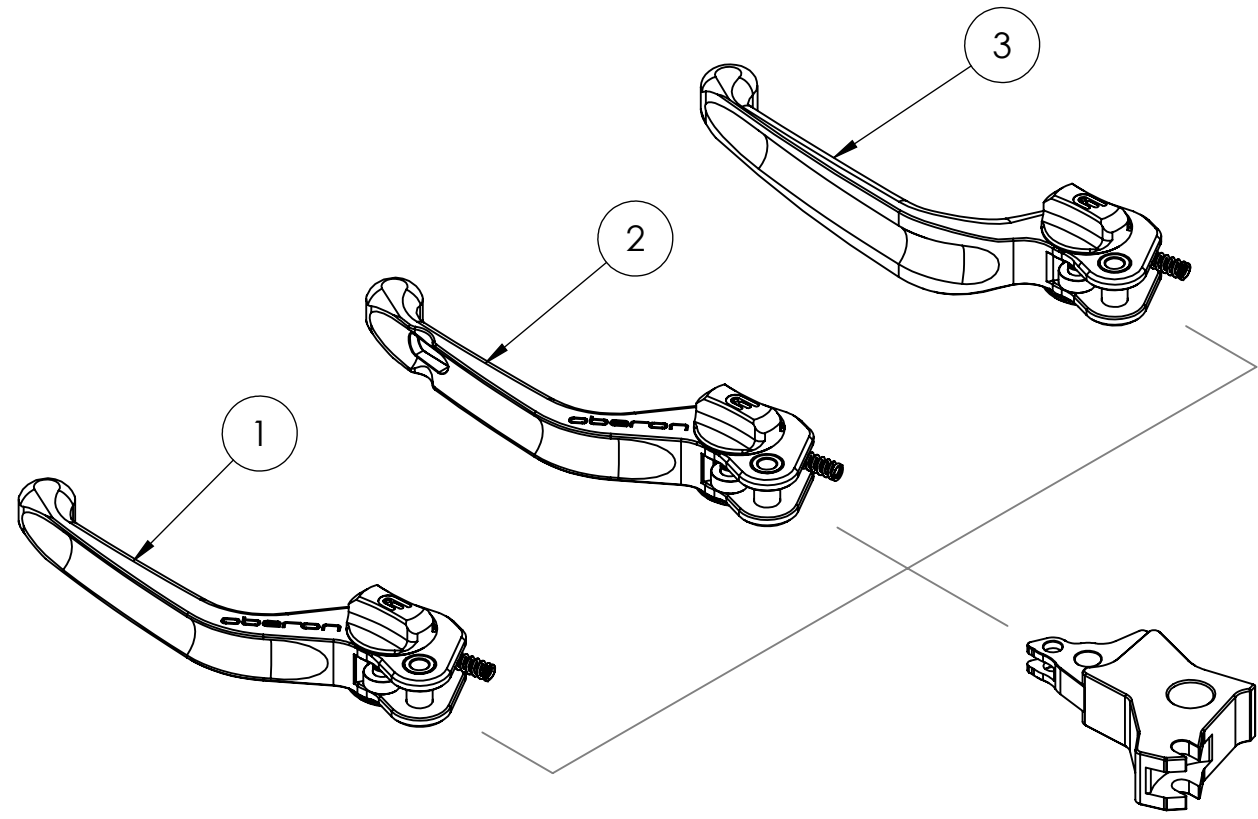

8 7 6 5 4 3 2 1

ITEM NO.	SKU	DESCRIPTION	QTY
1	LEV-C250-1	Fully Assembled Standard Clutch Lever Blade	1
2	LEV-C250-2	Fully Assembled Airo Clutch Lever Blade	1
3	LEV-C250-3	Fully Assembled Custom Clutch Lever Blade	1
4		Bike Specific Adaptor	1

F
E
D
C
B
A

F
E
D
C
B
A

DO NOT SCALE DRAWING		REVISION:
		
TITLE: <h1>Whats in the box.</h1>		
DWG NO:		A4
SCALE:		

PROPRIETARY AND CONFIDENTIAL

THE INFORMATION CONTAINED IN THIS DRAWING IS THE SOLE PROPERTY OF OBERON PERFORMANCE LTD. ANY REPRODUCTION IN PART OR AS A WHOLE WITHOUT THE WRITTEN PERMISSION OF OBERON PERFORMANCE LTD IS PROHIBITED.