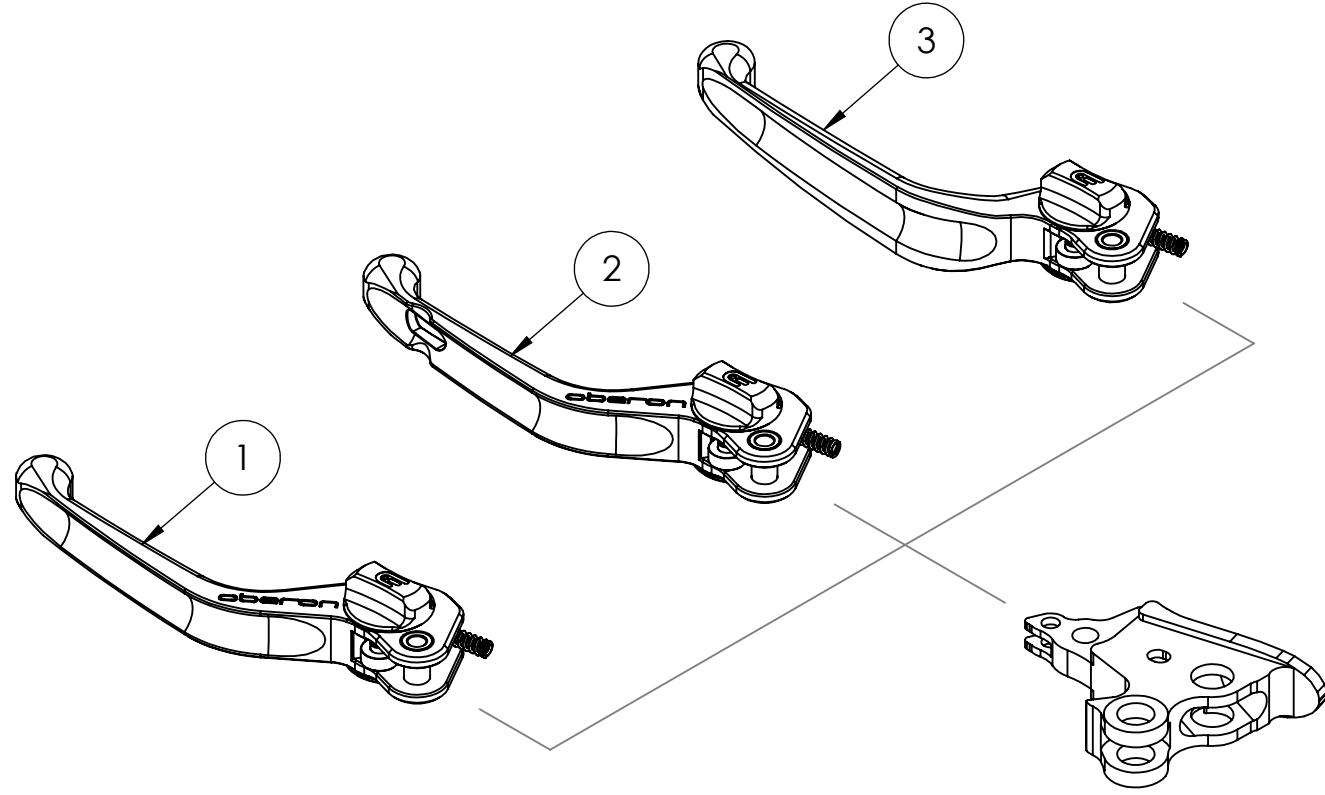

8 7 6 5 4 3 2 1

ITEM NO.	SKU	DESCRIPTION	QTY
1	LEV-C249-1	Fully Assembled Standard Clutch Lever Blade	1
2	LEV-C249-2	Fully Assembled Airo Clutch Lever Blade	1
3	LEV-C249-3	Fully Assembled Classic Clutch Lever Blade	1
4		Bike Specific Adaptor	1

F

E

D

C

B

A

DO NOT SCALE DRAWING		REVISION:
		
TITLE:		
<b>Whats in the box.</b>		
DWG NO:		A4
SCALE:		

**PROPRIETARY AND CONFIDENTIAL**