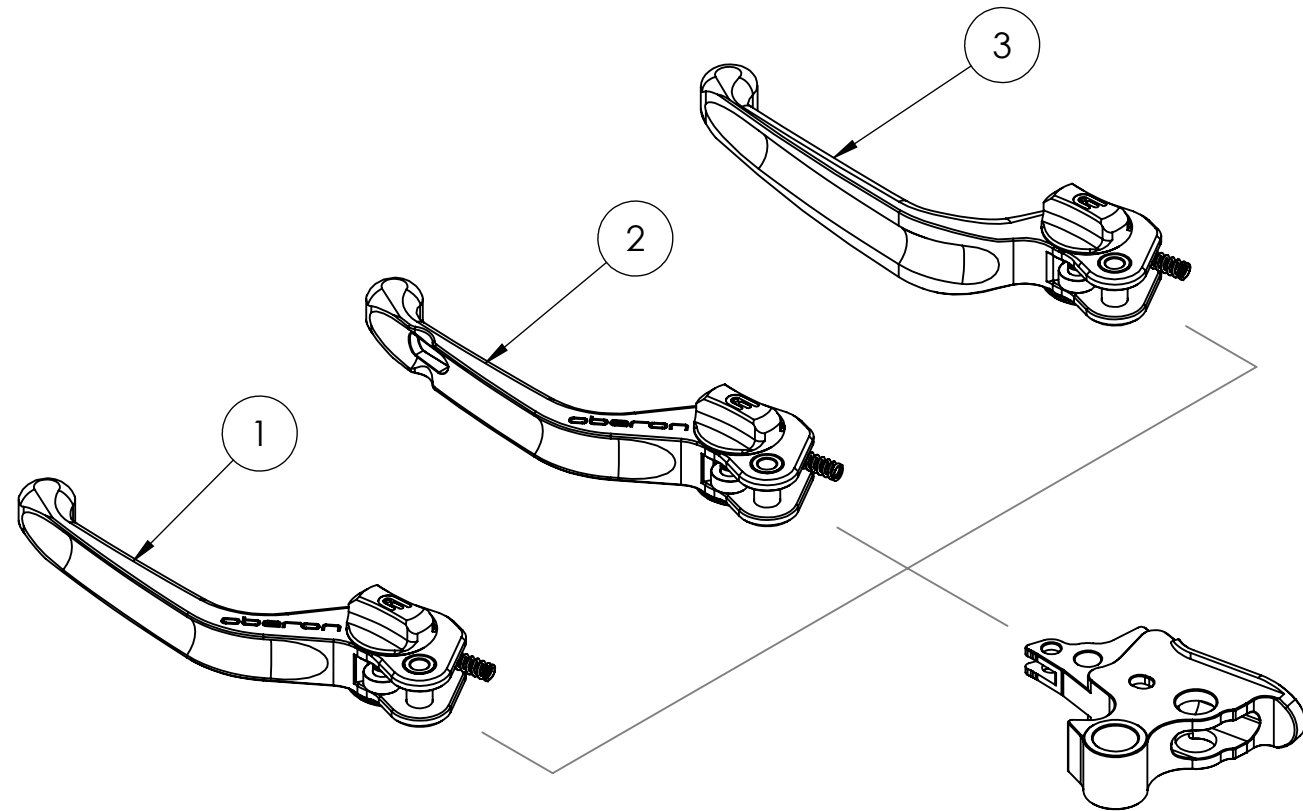

8 7 6 5 4 3 2 1

ITEM NO.	SKU	DESCRIPTION	QTY
1	LEV-C200-1	Fully Assembled Standard Clutch Lever Blade	1
2	LEV-C200-2	Fully Assembled Airo Clutch Lever Blade	1
3	LEV-C200-3	Fully Assembled Custom Clutch Lever Blade	1
4		Bike Specific Adaptor	1

F
E
D
C
B
A

F
E
D
C
B
A

DO NOT SCALE DRAWING		REVISION:
		
TITLE: <h1>Whats in the box.</h1>		
DWG NO:		A4
LEV-C200		
SCALE:		

PROPRIETARY AND CONFIDENTIAL

THE INFORMATION CONTAINED IN THIS DRAWING IS THE SOLE PROPERTY OF OBERON PERFORMANCE LTD. ANY REPRODUCTION IN PART OR AS A WHOLE WITHOUT THE WRITTEN PERMISSION OF OBERON PERFORMANCE LTD IS PROHIBITED.