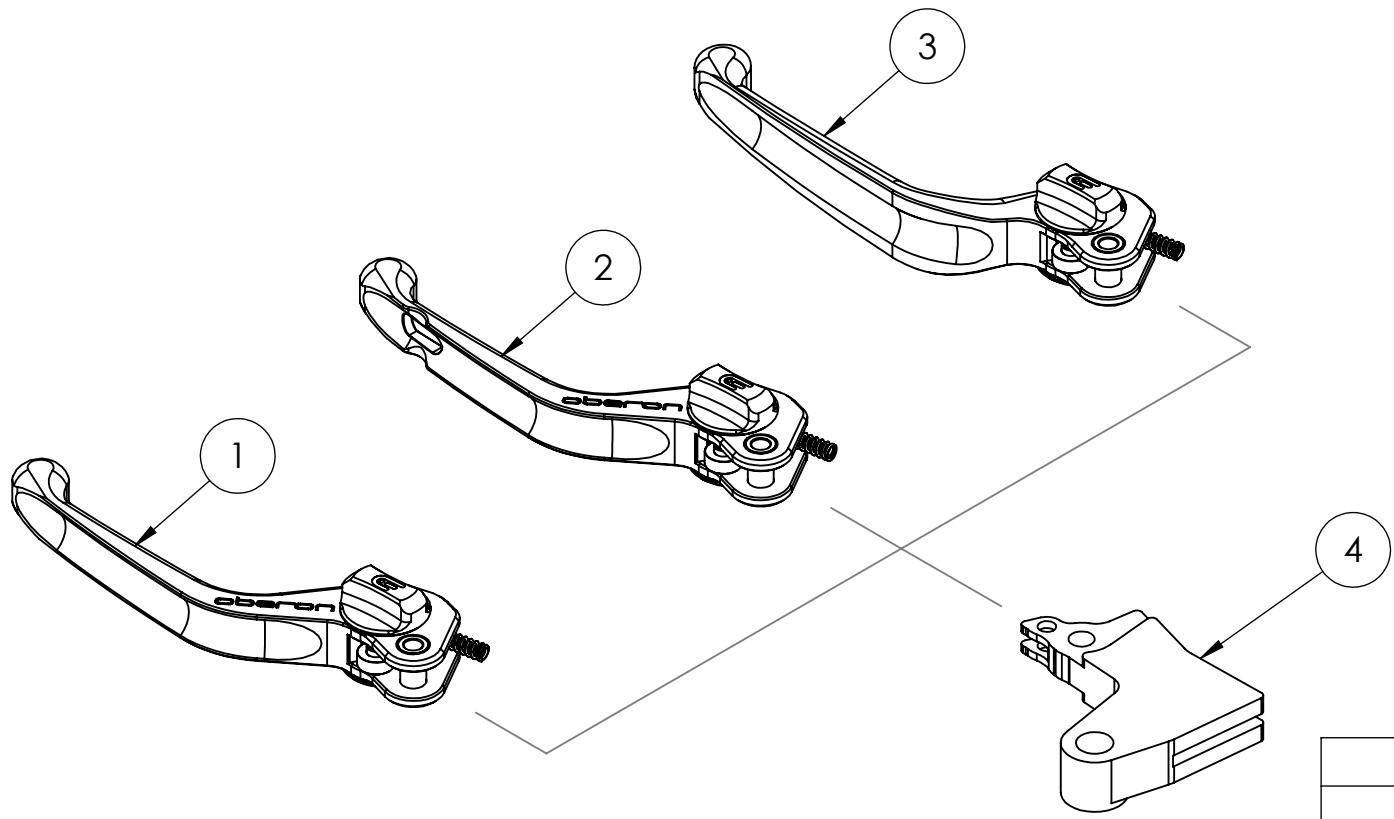

8 7 6 5 4 3 2 1

ITEM NO.	SKU	DESCRIPTION	QTY
1	LEV-C161-1	Fully Assembled Standard Clutch Lever Blade	1
2	LEV-C161-2	Fully Assembled Airo Clutch Lever Blade	1
3	LEV-C161-3	Fully Assembled Classic Clutch Lever Blade	1
4		Bike Specific Adaptor	1

DWG NO: **LEV-C161** **A4**

SCALE:

8 7 6 5 4 3 2 1

F  
E  
D  
C  
B  
A

F  
E  
D  
C  
B  
A