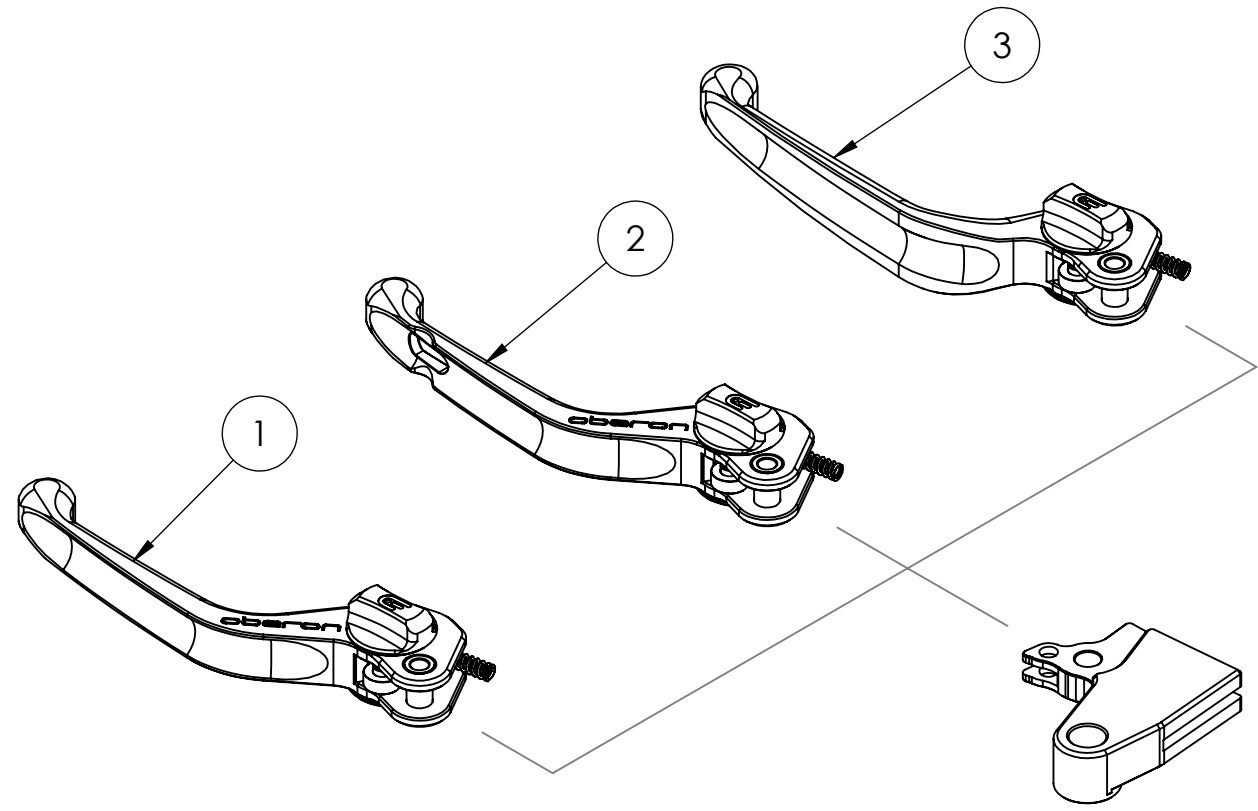

8 7 6 5 4 3 2 1

ITEM NO.	SKU	DESCRIPTION	QTY
1	LEV-C160-1	Fully Assembled Standard Clutch Lever Blade	1
2	LEV-C160-2	Fully Assembled Airo Clutch Lever Blade	1
3	LEV-C160-3	Fully Assembled Custom Clutch Lever Blade	1
4		Bike Specific Adaptor	1

DWG NO: **LEV-C160** **A4**

SCALE:

8 7 6 5 4 3 2 1

F
E
D
C
B
A

F
E
D
C
B
A