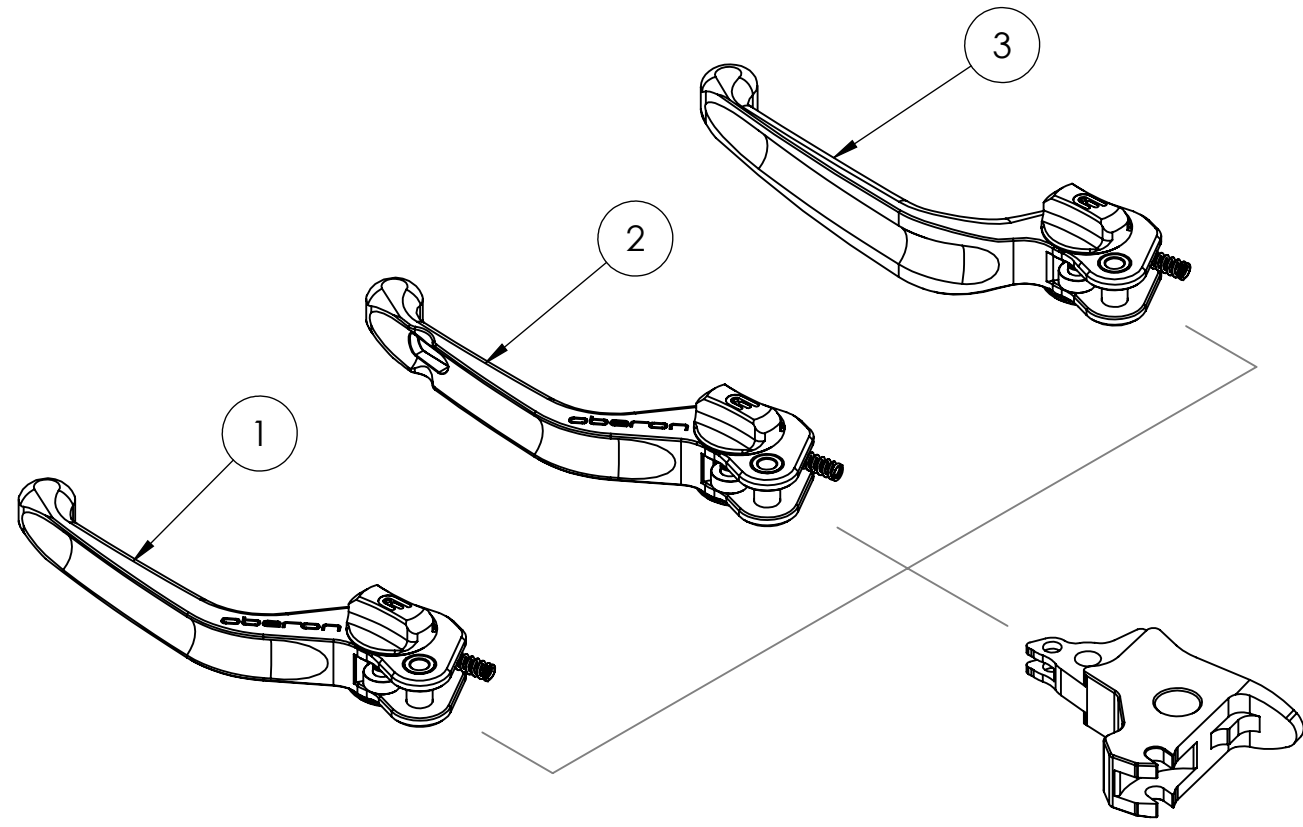

8 7 6 5 4 3 2 1

ITEM NO.	SKU	DESCRIPTION	QTY
1	LEV-C150-1	Fully Assembled Standard Clutch Lever Blade	1
2	LEV-C150-2	Fully Assembled Airo Clutch Lever Blade	1
3	LEV-C150-3	Fully Assembled Custom Clutch Lever Blade	1
4		Bike Specific Adaptor	1

F
E
D
C
B
A

F
E
D
C
B
A

DO NOT SCALE DRAWING		REVISION:
		
TITLE: <h1>Whats in the box.</h1>		
DWG NO:		A4
SCALE:		

PROPRIETARY AND CONFIDENTIAL

THE INFORMATION CONTAINED IN THIS DRAWING IS THE SOLE PROPERTY OF OBERON PERFORMANCE LTD. ANY REPRODUCTION IN PART OR AS A WHOLE WITHOUT THE WRITTEN PERMISSION OF OBERON PERFORMANCE LTD IS PROHIBITED.