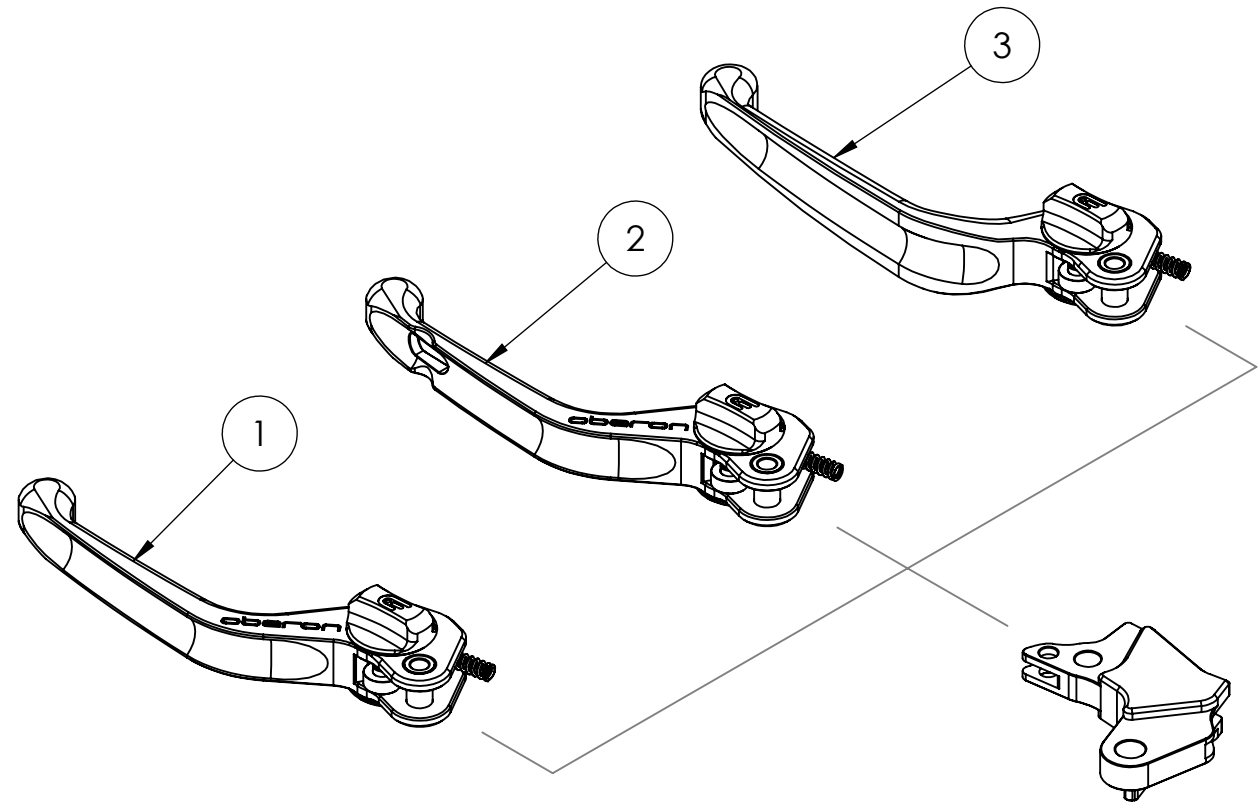

8 7 6 5 4 3 2 1

ITEM NO.	SKU	DESCRIPTION	QTY
1	LEV-C120-1	Fully Assembled Standard Clutch Lever Blade	1
2	LEV-C120-2	Fully Assembled Airo Clutch Lever Blade	1
3	LEV-C120-3	Fully Assembled Custom Clutch Lever Blade	1
4		Bike Specific Adaptor	1

F
E
D
C
B
A

F
E
D
C
B
A

DO NOT SCALE DRAWING		REVISION:
		
TITLE: <h1>Whats in the box.</h1>		
DWG NO:		A4
SCALE:		

PROPRIETARY AND CONFIDENTIAL

THE INFORMATION CONTAINED IN THIS DRAWING IS THE SOLE PROPERTY OF OBERON PERFORMANCE LTD. ANY REPRODUCTION IN PART OR AS A WHOLE WITHOUT THE WRITTEN PERMISSION OF OBERON PERFORMANCE LTD IS PROHIBITED.