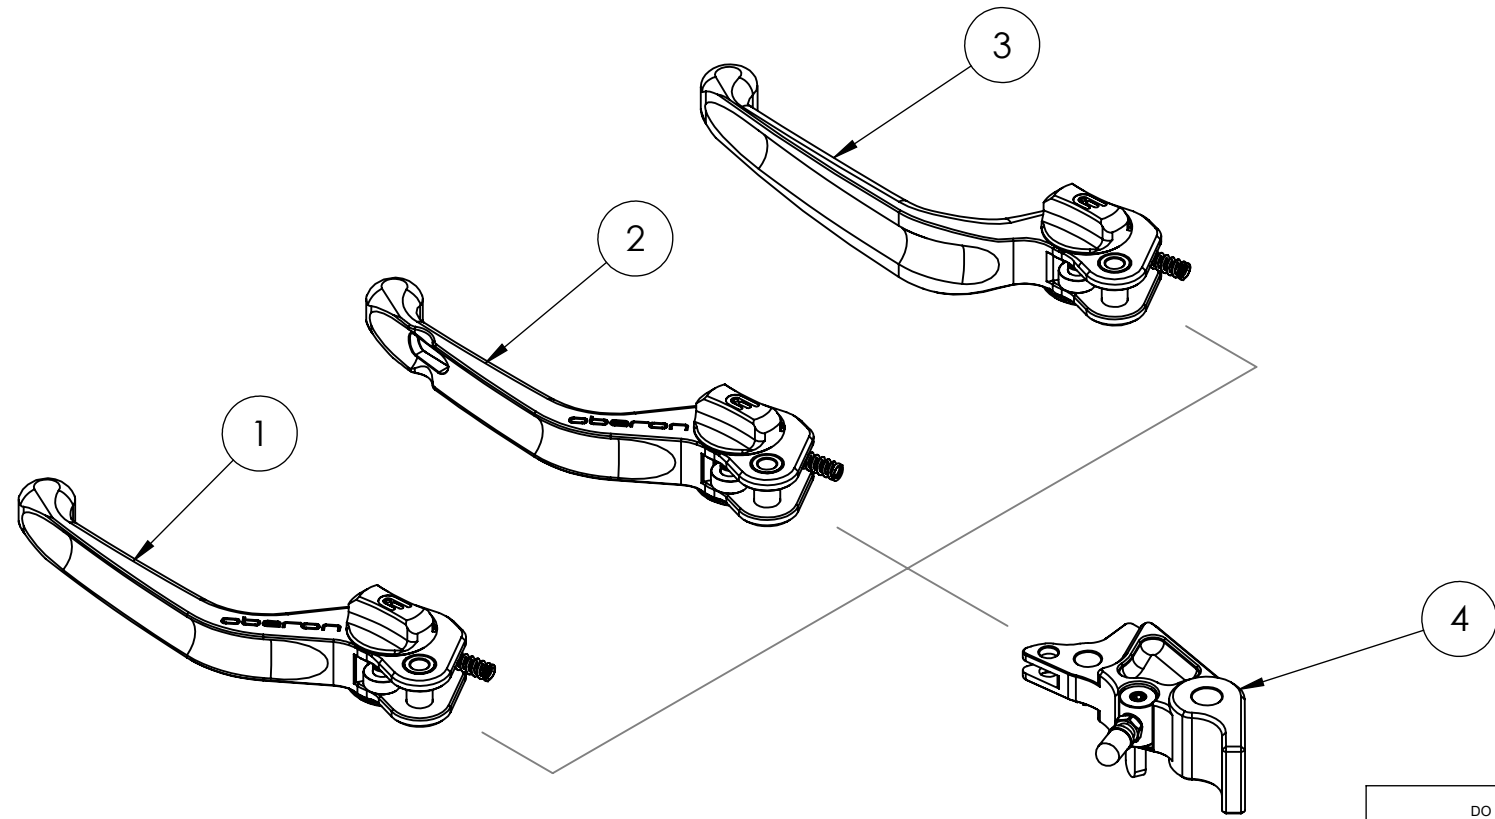

8 7 6 5 4 3 2 1

ITEM NO.	SKU	DESCRIPTION	QTY
1	LEV-C020-1	Fully Assembled Standard Clutch Lever Blade	1
2	LEV-C020-2	Fully Assembled Airo Clutch Lever Blade	1
3	LEV-C020-3	Fully Assembled Custom Clutch Lever Blade	1
4		Bike Specific Adaptor	1

F  
E  
D  
C  
B  
A

F  
E  
D  
C  
B  
A

DO NOT SCALE DRAWING		REVISION:
		
TITLE: <h1>Whats in the box.</h1>		
DWG NO:		A4
SCALE:		

**PROPRIETARY AND CONFIDENTIAL**

THE INFORMATION CONTAINED IN THIS DRAWING IS THE SOLE PROPERTY OF OBERON PERFORMANCE LTD. ANY REPRODUCTION IN PART OR AS A WHOLE WITHOUT THE WRITTEN PERMISSION OF OBERON PERFORMANCE LTD IS PROHIBITED.