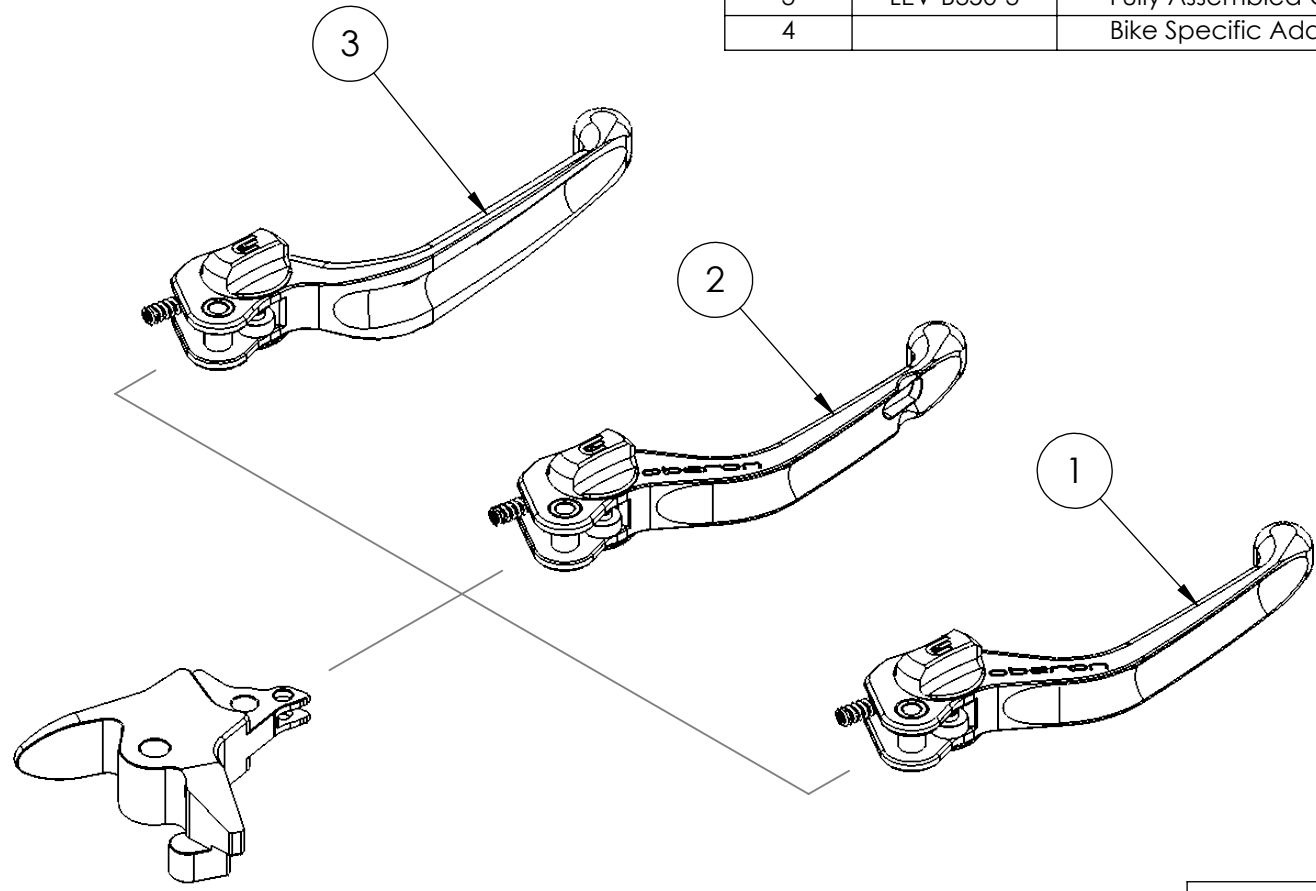

8 7 6 5 4 3 2 1

ITEM NO.	SKU	DESCRIPTION	QTY
1	LEV-B350-1	Fully Assembled Standard Brake Lever Blade	1
2	LEV-B350-2	Fully Assembled Airo Brake Lever Blade	1
3	LEV-B350-3	Fully Assembled Custom Brake Lever Blade	1
4		Bike Specific Adaptor	1

F
E
D
C
B
A

F
E
D
C
B
A

8 7 6 5 4 3 2 1

DO NOT SCALE DRAWING		REVISION:
		
TITLE:		
Whats in the box.		
DWG NO:		A4
SCALE:		

PROPRIETARY AND CONFIDENTIAL

THE INFORMATION CONTAINED IN THIS DRAWING IS THE SOLE PROPERTY OF OBERON PERFORMANCE LTD. ANY REPRODUCTION IN PART OR AS A WHOLE WITHOUT THE WRITTEN PERMISSION OF OBERON PERFORMANCE LTD IS PROHIBITED.