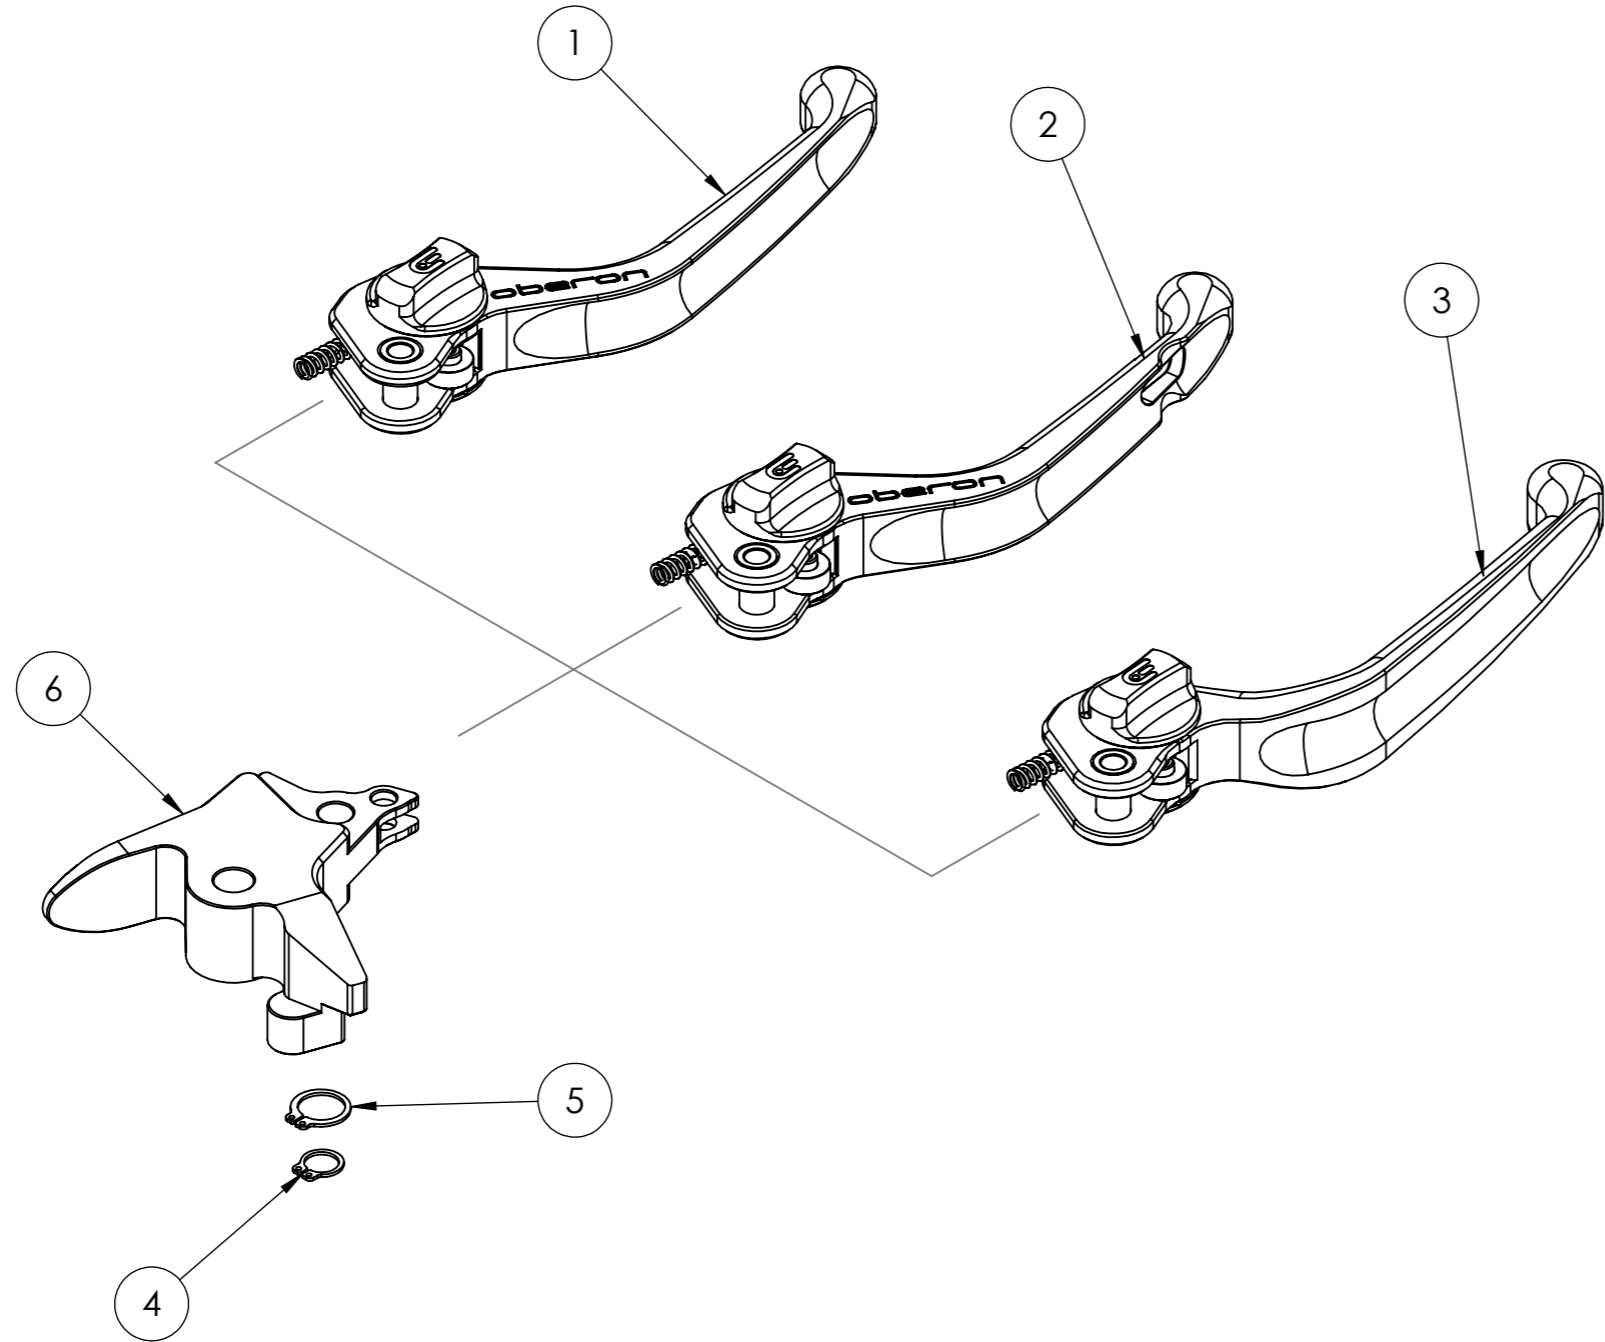

TITLE: **What's in the box LEV-B350**

IF IN DOUBT ASK

PROPRIETARY AND CONFIDENTIAL
 THE INFORMATION CONTAINED IN THIS DRAWING IS THE SOLE PROPERTY OF OBERON PERFORMANCE LIMITED.
 ANY REPRODUCTION IN PART OR AS A WHOLE WITHOUT THE WRITTEN PERMISSION OF OBERON PERFORMANCE LIMITED IS PROHIBITED.

ITEM NO.	SKU	DESCRIPTION	QTY
1	LEV-B350-1	Fully assembled Standard Brake Blade	1
2	LEV-B350-2	Fully assembled Airo Brake Blade	1
3	LEV-B350-3	Fully assembled Custom Brake Blade	1
4	FAST-CLIP-0011	8mm Circlip	1
5	FAST-CLIP-0012	10mm Circlip	1
6		Bike Specific Adaptor	1

REVISIONS		
REV	DESCRIPTION	DATE

DO NOT SCALE DRAWING		REVISION	
NAME	SIGNATURE	DATE	
DRAWN			
CHK'D			
APPV'D			
MFG			
Q.A			

UNLESS OTHERWISE SPECIFIED:
 DIMENSIONS ARE IN MILLIMETERS
 TOLERANCES:
 LINEAR: +/- 0.10
 ANGULAR: +/- 0.5°

DEBURR AND BREAK SHARP EDGES

FINISH:
 WEIGHT:
 MATERIAL:

TITLE:
What's in the box.

DWG NO.
LEV-B350