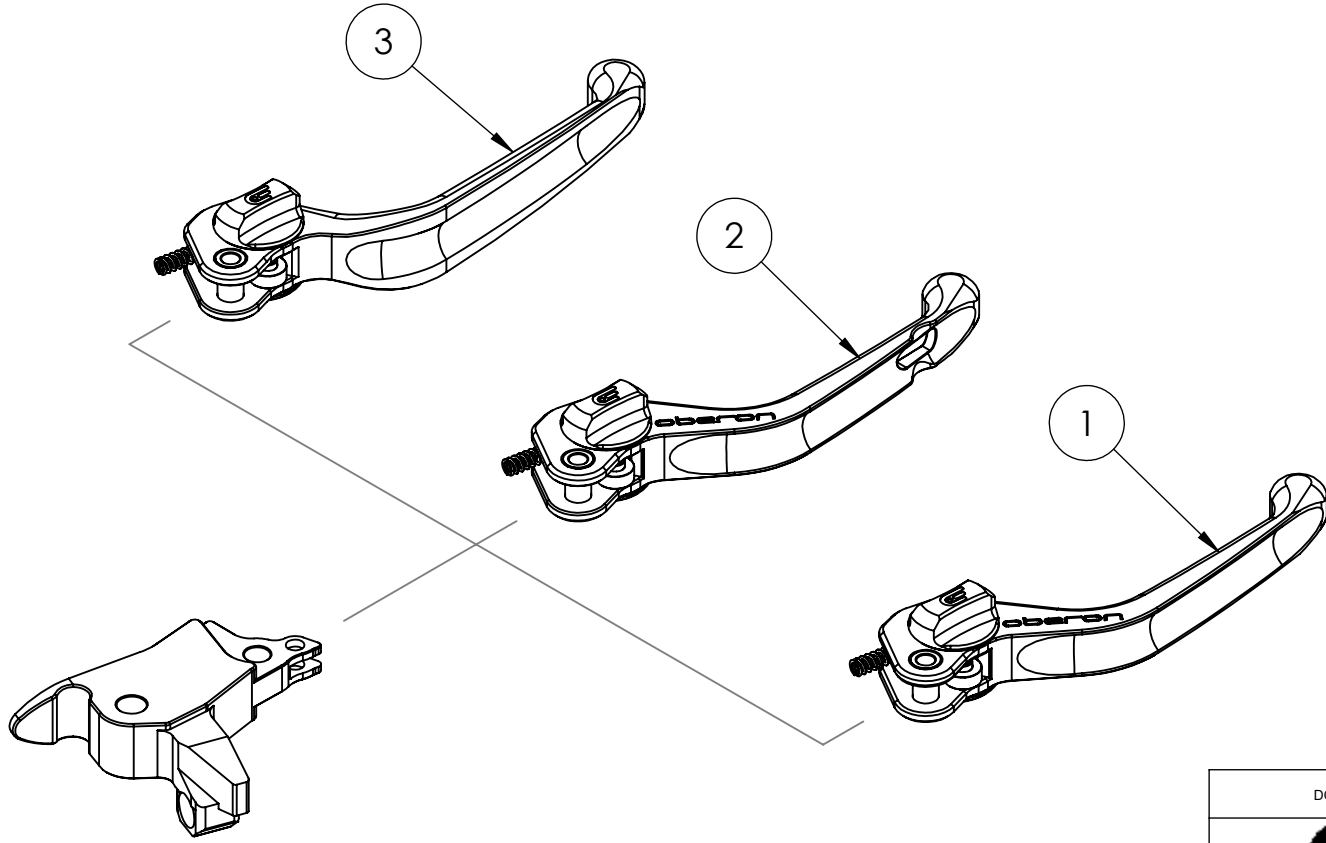

8 7 6 5 4 3 2 1

ITEM NO.	SKU	DESCRIPTION	QTY
1	LEV-B140-1	Fully Assembled Standard Brake Lever Blade	1
2	LEV-B140-2	Fully Assembled Airo Brake Lever Blade	1
3	LEV-B140-3	Fully Assembled Custom Brake Lever Blade	1
4		Bike Specific Adaptor	1

DWG NO: **LEV-B140** **A4**

SCALE:

8 7 6 5 4 3 2 1

F  
E  
D  
C  
B  
A

F  
E  
D  
C  
B  
A