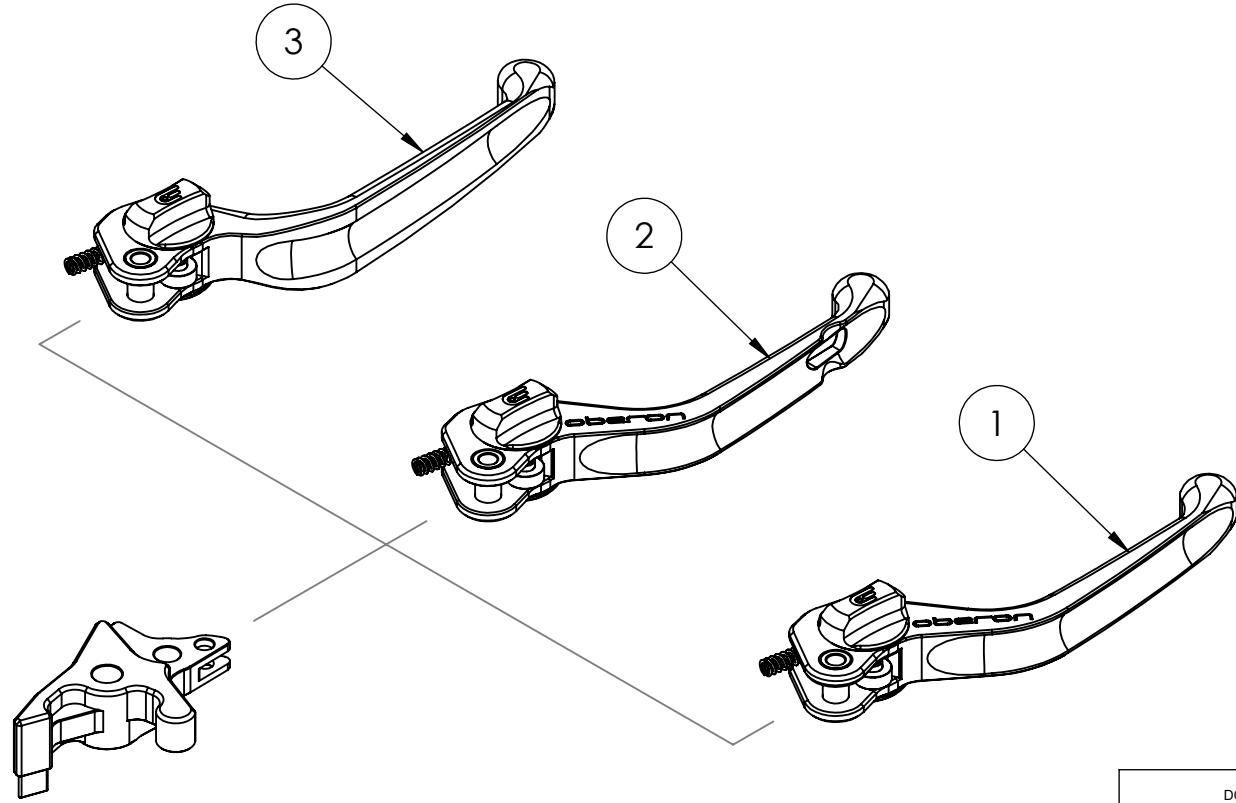

8 7 6 5 4 3 2 1

ITEM NO.	SKU	DESCRIPTION	QTY
1	LEV-B130-1	Fully Assembled Standard Brake Lever Blade	1
2	LEV-B130-2	Fully Assembled Airo Brake Lever Blade	1
3	LEV-B130-3	Fully Assembled Custom Brake Lever Blade	1
4		Bike Specific Adaptor	1

DO NOT SCALE DRAWING REVISION:

TITLE:
Whats in the box.

PROPRIETARY AND CONFIDENTIAL
 THE INFORMATION CONTAINED IN THIS DRAWING IS THE SOLE PROPERTY OF OBERON PERFORMANCE LTD. ANY REPRODUCTION IN PART OR AS A WHOLE WITHOUT THE WRITTEN PERMISSION OF OBERON PERFORMANCE LTD IS PROHIBITED.

DWG NO: **LEV-B130** **A4**

SCALE:

8 7 6 5 4 3 2 1

F
E
D
C
B
A

F
E
D
C
B
A