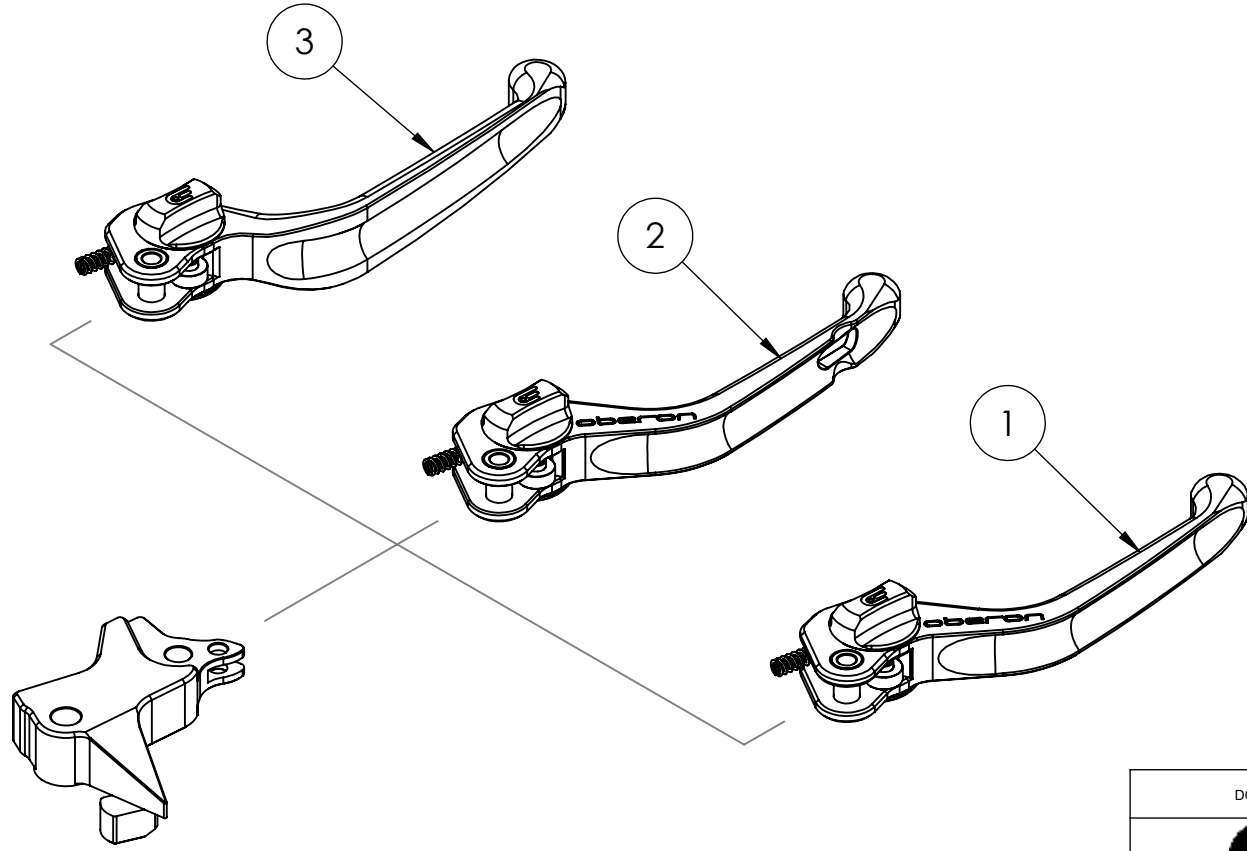

8 7 6 5 4 3 2 1

ITEM NO.	SKU	DESCRIPTION	QTY
1	LEV-B100-1	Fully Assembled Standard Brake Lever Blade	1
2	LEV-B100-2	Fully Assembled Airo Brake Lever Blade	1
3	LEV-B100-3	Fully Assembled Custom Brake Lever Blade	1
4		Bike Specific Adaptor	1

DO NOT SCALE DRAWING REVISION:

TITLE:
Whats in the box.

PROPRIETARY AND CONFIDENTIAL
 THE INFORMATION CONTAINED IN THIS DRAWING IS THE SOLE PROPERTY OF OBERON PERFORMANCE LTD. ANY REPRODUCTION IN PART OR AS A WHOLE WITHOUT THE WRITTEN PERMISSION OF OBERON PERFORMANCE LTD IS PROHIBITED.

DWG NO: **LEV-B100** **A4**

SCALE:

8 7 6 5 4 3 2 1

F
E
D
C
B
A

F
E
D
C
B
A