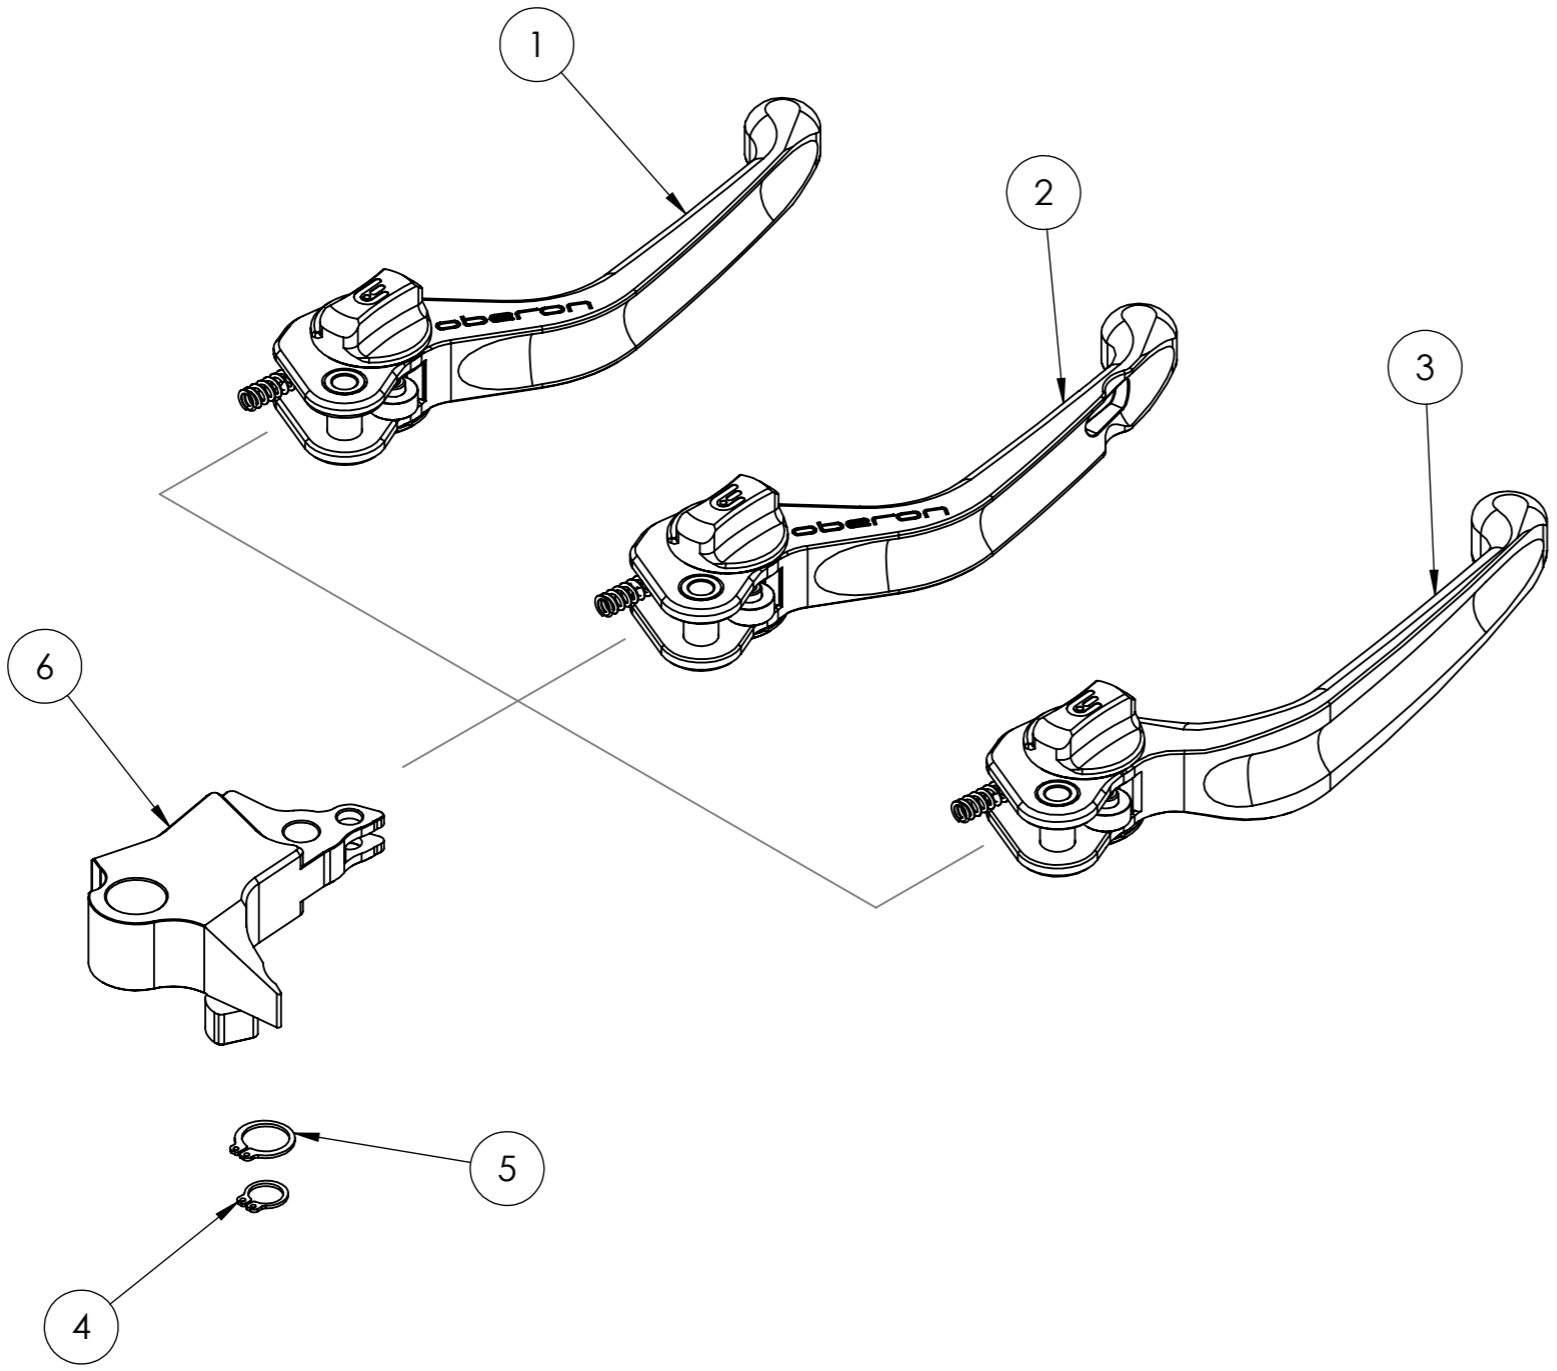

8 7 6 5 4 3 2 1

TITLE: What's in the box LEV-B070

IF IN DOUBT ASK

PROPRIETARY AND CONFIDENTIAL
THE INFORMATION CONTAINED IN THIS DRAWING IS THE SOLE PROPERTY OF OBERON PERFORMANCE LIMITED.
ANY REPRODUCTION IN PART OR AS A WHOLE WITHOUT THE WRITTEN PERMISSION OF OBERON PERFORMANCE LIMITED IS PROHIBITED.

ITEM NO.	SKU	DESCRIPTION	QTY
1	LEV-B070-1	Fully assembled Standard Brake Blade	1
2	LEV-B070-2	Fully assembled Airo Brake Blade	1
3	LEV-B070-3	Fully assembled Custom Brake Blade	1
4	FAST-CLIP-0011	8mm Circlip	1
5	FAST-CLIP-0012	10mm Circlip	1
6		Bike Specific Adaptor	1

REVISIONS		
REV	DESCRIPTION	DATE

DO NOT SCALE DRAWING		REVISION	
NAME	SIGNATURE	DATE	
DRAWN			
CHK'D			
APPV'D			
MFG			
Q.A			

UNLESS OTHERWISE SPECIFIED:
DIMENSIONS ARE IN MILLIMETERS
TOLERANCES:
LINEAR: +/- 0.10
ANGULAR: +/- 0.5°

DEBURR AND
BREAK SHARP
EDGES

FINISH:

WEIGHT: MATERIAL:

TITLE:
What's in the box.

DWG NO.
LEV-B070

SCALE:1:5 A3 SHEET 1 OF 1

8 7 6 5 4 3 2 1