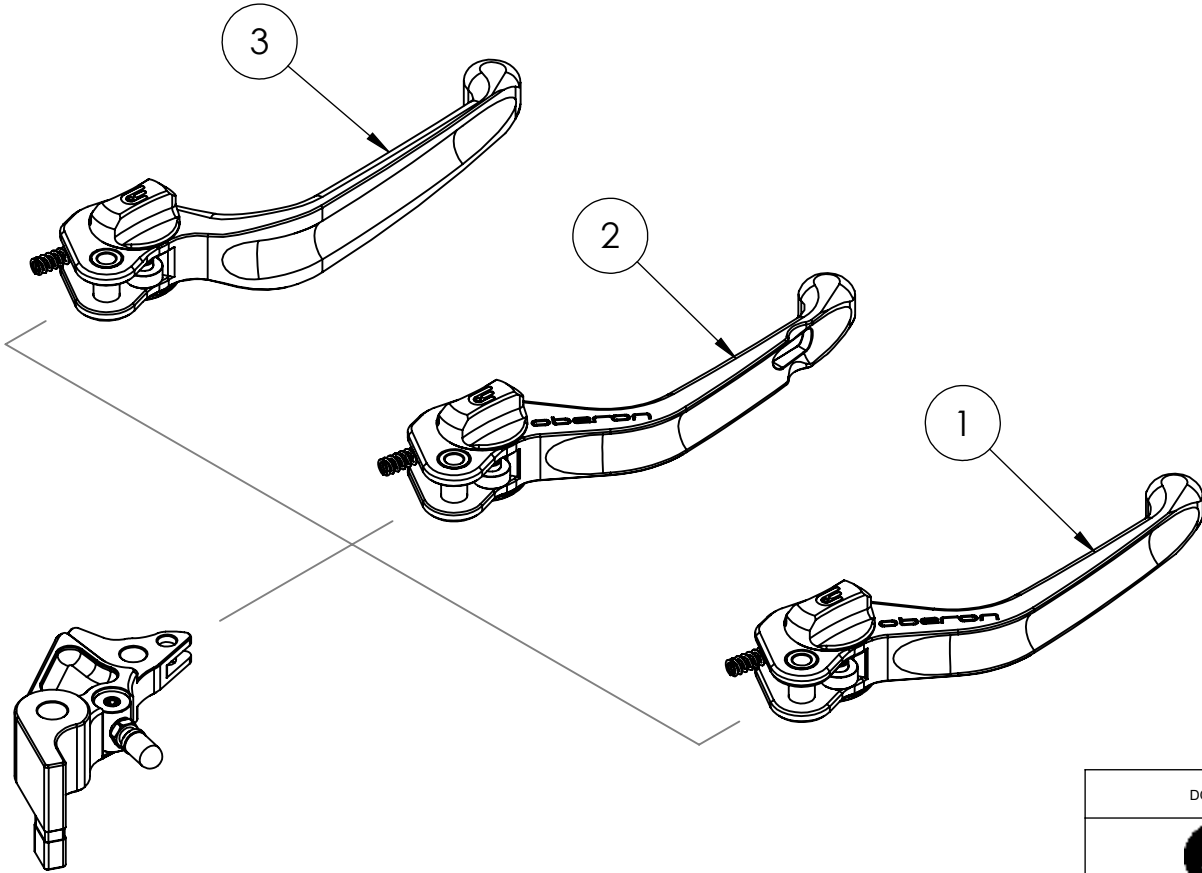

8 7 6 5 4 3 2 1

ITEM NO.	SKU	DESCRIPTION	QTY
1	LEV-B010-1	Fully Assembled Standard Brake Lever Blade	1
2	LEV-B010-2	Fully Assembled Airo Brake Lever Blade	1
3	LEV-B010-3	Fully Assembled Custom Brake Lever Blade	1
4		Bike Specific Adaptor	1

DO NOT SCALE DRAWING REVISION:

TITLE:
Whats in the box.

PROPRIETARY AND CONFIDENTIAL
THE INFORMATION CONTAINED IN THIS DRAWING IS THE SOLE PROPERTY OF OBERON PERFORMANCE LTD. ANY REPRODUCTION IN PART OR AS A WHOLE WITHOUT THE WRITTEN PERMISSION OF OBERON PERFORMANCE LTD IS PROHIBITED.

DWG NO: **LEV-B010** **A4**

SCALE:

8 7 6 5 4 3 2 1

F
E
D
C
B
A

F
E
D
C
B
A