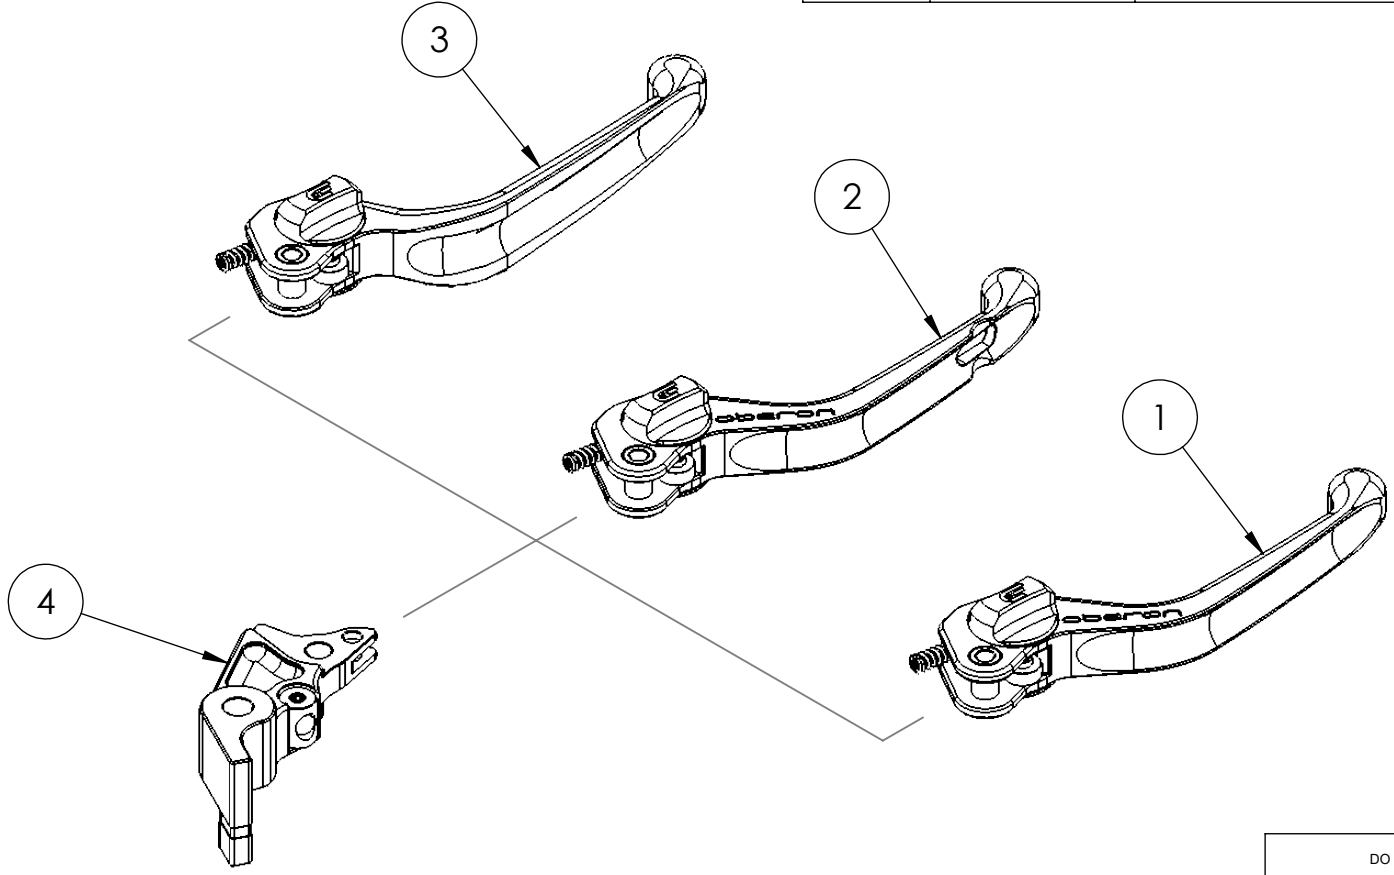

8 7 6 5 4 3 2 1

ITEM NO.	SKU	DESCRIPTION	QTY
1	LEV-B010-1	Fully Assembled Standard Brake Lever Blade	1
2	LEV-B010-2	Fully Assembled Airo Brake Lever Blade	1
3	LEV-B010-3	Fully Assembled Classic Brake Lever Blade	1
4		Bike Specific Adaptor	1

F
E
D
C
B
A

F
E
D
C
B
A

8 7 6 5 4 3 2 1

DO NOT SCALE DRAWING		REVISION:
		
TITLE:		
Whats in the box.		
DWG NO:		A4
SCALE:		

PROPRIETARY AND CONFIDENTIAL

THE INFORMATION CONTAINED IN THIS DRAWING IS THE SOLE PROPERTY OF OBERON PERFORMANCE LTD. ANY REPRODUCTION IN PART OR AS A WHOLE WITHOUT THE WRITTEN PERMISSION OF OBERON PERFORMANCE LTD IS PROHIBITED.