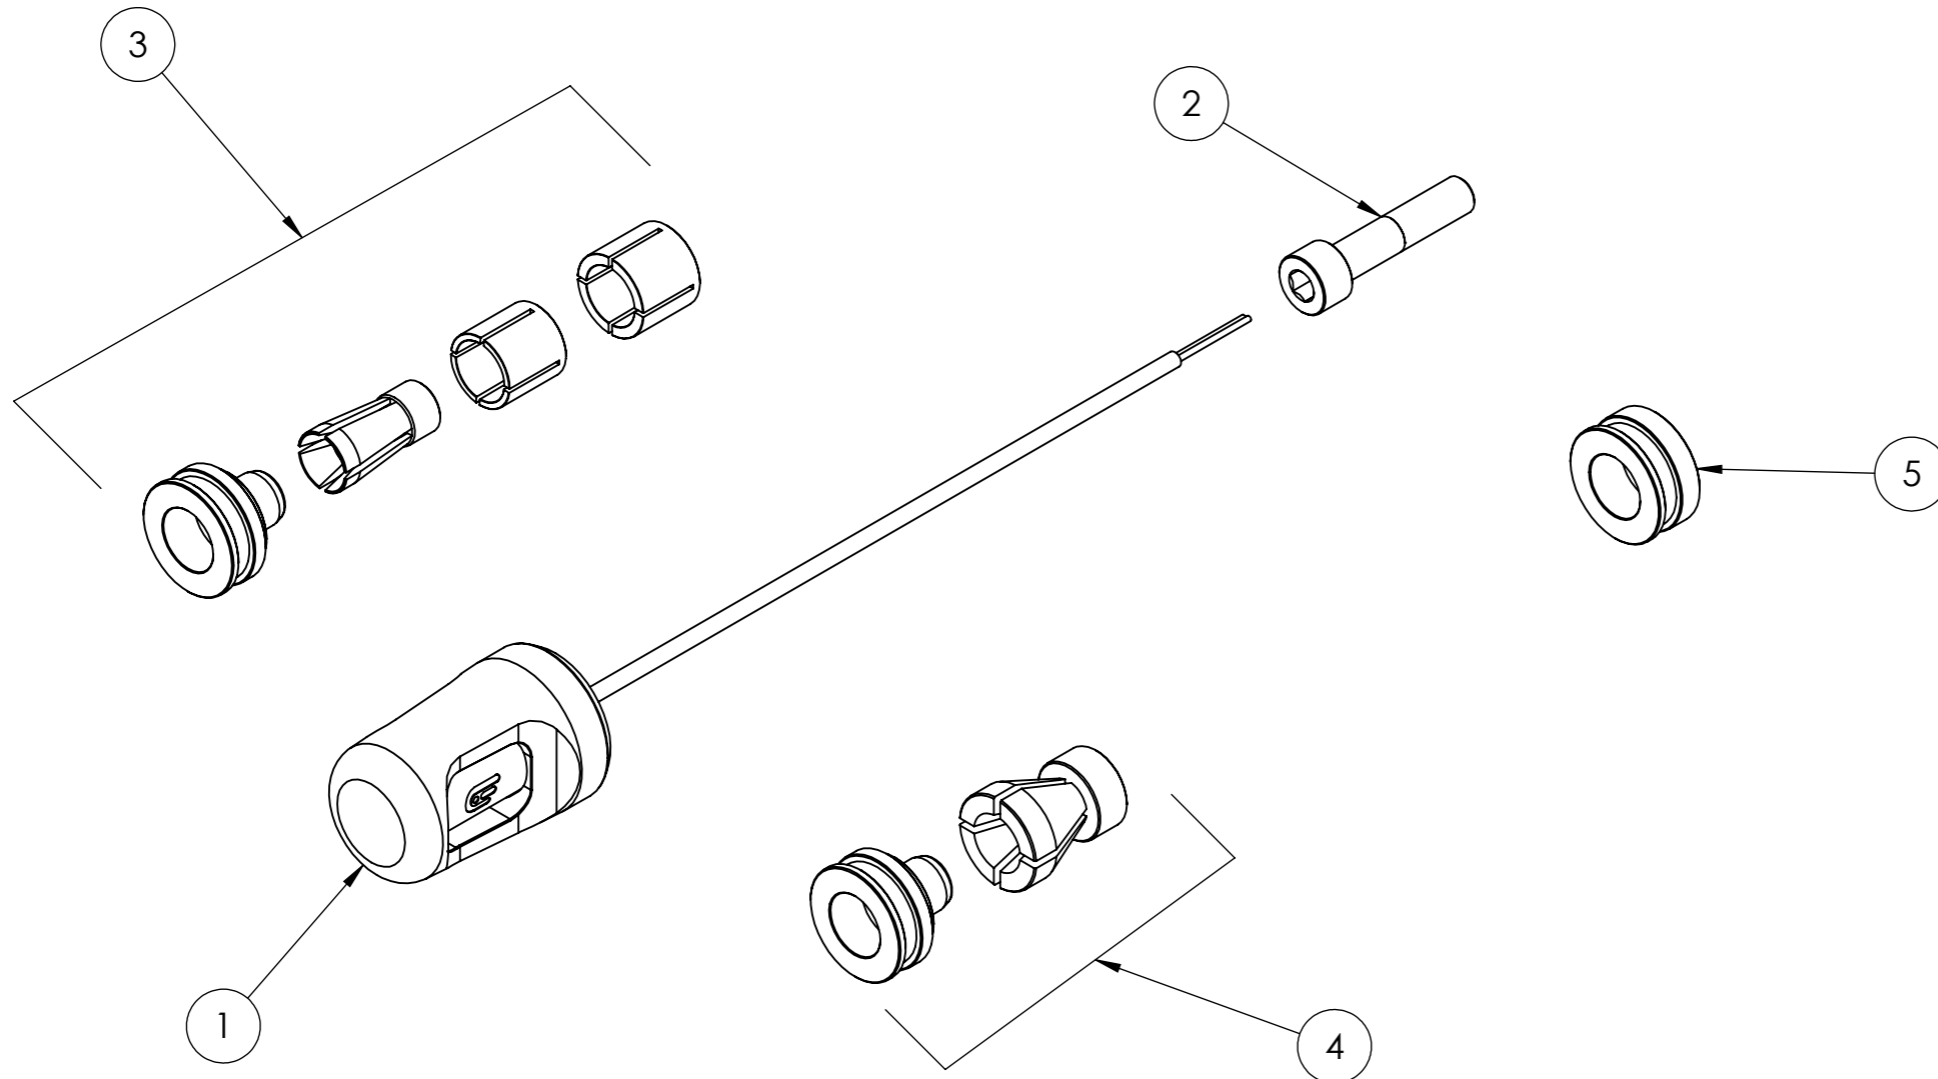

# Bar End Indicator

IF IN DOUBT ASK

**PROPRIETARY AND CONFIDENTIAL**  
THE INFORMATION CONTAINED IN THIS DRAWING IS THE SOLE PROPERTY OF OBERON PERFORMANCE LIMITED.  
ANY REPRODUCTION IN PART OR AS A WHOLE WITHOUT THE WRITTEN PERMISSION OF OBERON PERFORMANCE LIMITED IS PROHIBITED.

ITEM NO.	SKU	DESCRIPTION	QTY
1		Fully assembled LED indicator unit	2
2		M8 hollow bolt	2
3	IND-0014	Ø14mm, Ø17mm & Ø19mm collet adaptor kit	2
4	IND-0022	Ø22mm collet adaptor kit	2
5	IND-0044	M8 bolt adaptor kit	2

REVISIONS		
REV	DESCRIPTION	DATE

DO NOT SCALE DRAWING      REVISION

	NAME	SIGNATURE	DATE
DRAWN			
CHK'D			
APPV'D			
MFG			
Q.A			

UNLESS OTHERWISE SPECIFIED:  
DIMENSIONS ARE IN MILLIMETERS  
TOLERANCES:  
LINEAR: +/- 0.10  
ANGULAR: +/- 0.5°  
DEBURR AND BREAK SHARP EDGES