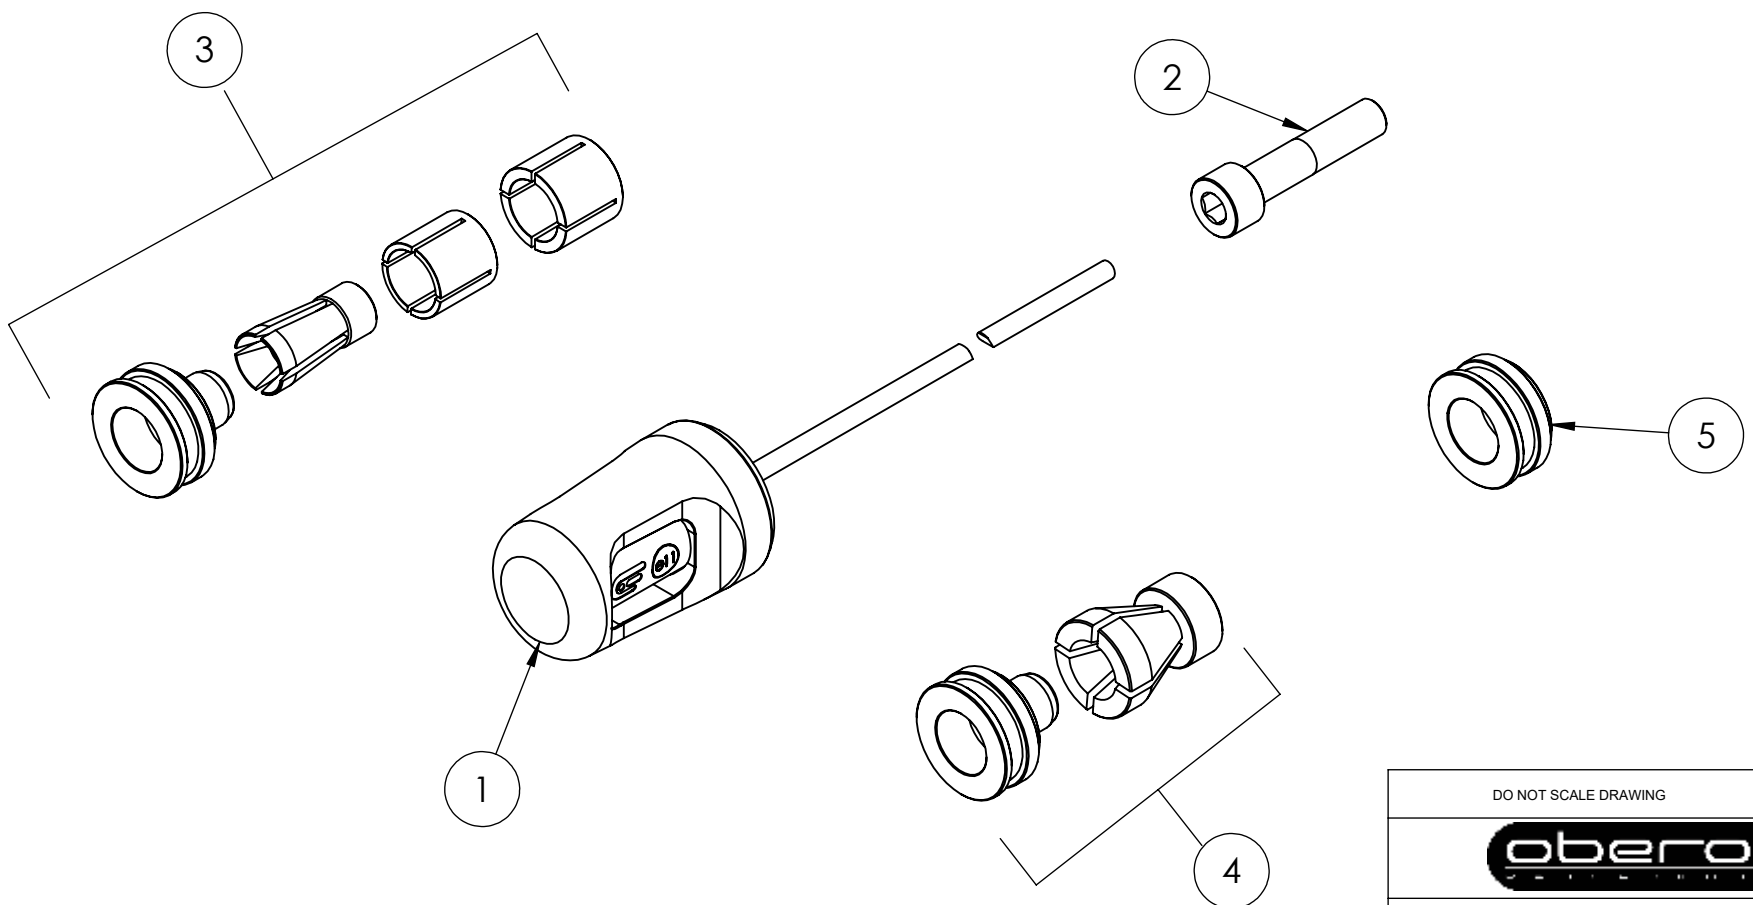

ITEM NO.	SKU	DESCRIPTION	QTY
1		Fully Assembled LED Indicator Unit	2
2		M8 Hollow Bolt	2
3	IND-0014	14-19mm Collet Adaptor Kit	2
4	IND-0022	22mm Collet Adaptor Kit	2
5	IND-0044	M8 Bolt Adaptor Kit	2

DO NOT SCALE DRAWING REVISION:

DWG NO: **IND-1000** **A4**

SCALE: