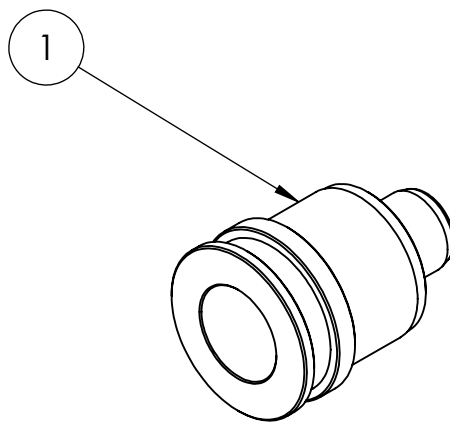

8 7 6 5 4 3 2 1

ITEM NO.	DESCRIPTION	QTY
1	Bar End LED Mirror Adaptor	1

F

F

E

E

D

D

C

C

B

B

A

A

DO NOT SCALE DRAWING		REVISION:
		
TITLE:		
Whats in the box.		
DWG NO:		A4
IND-0043		
SCALE:		

PROPRIETARY AND CONFIDENTIAL