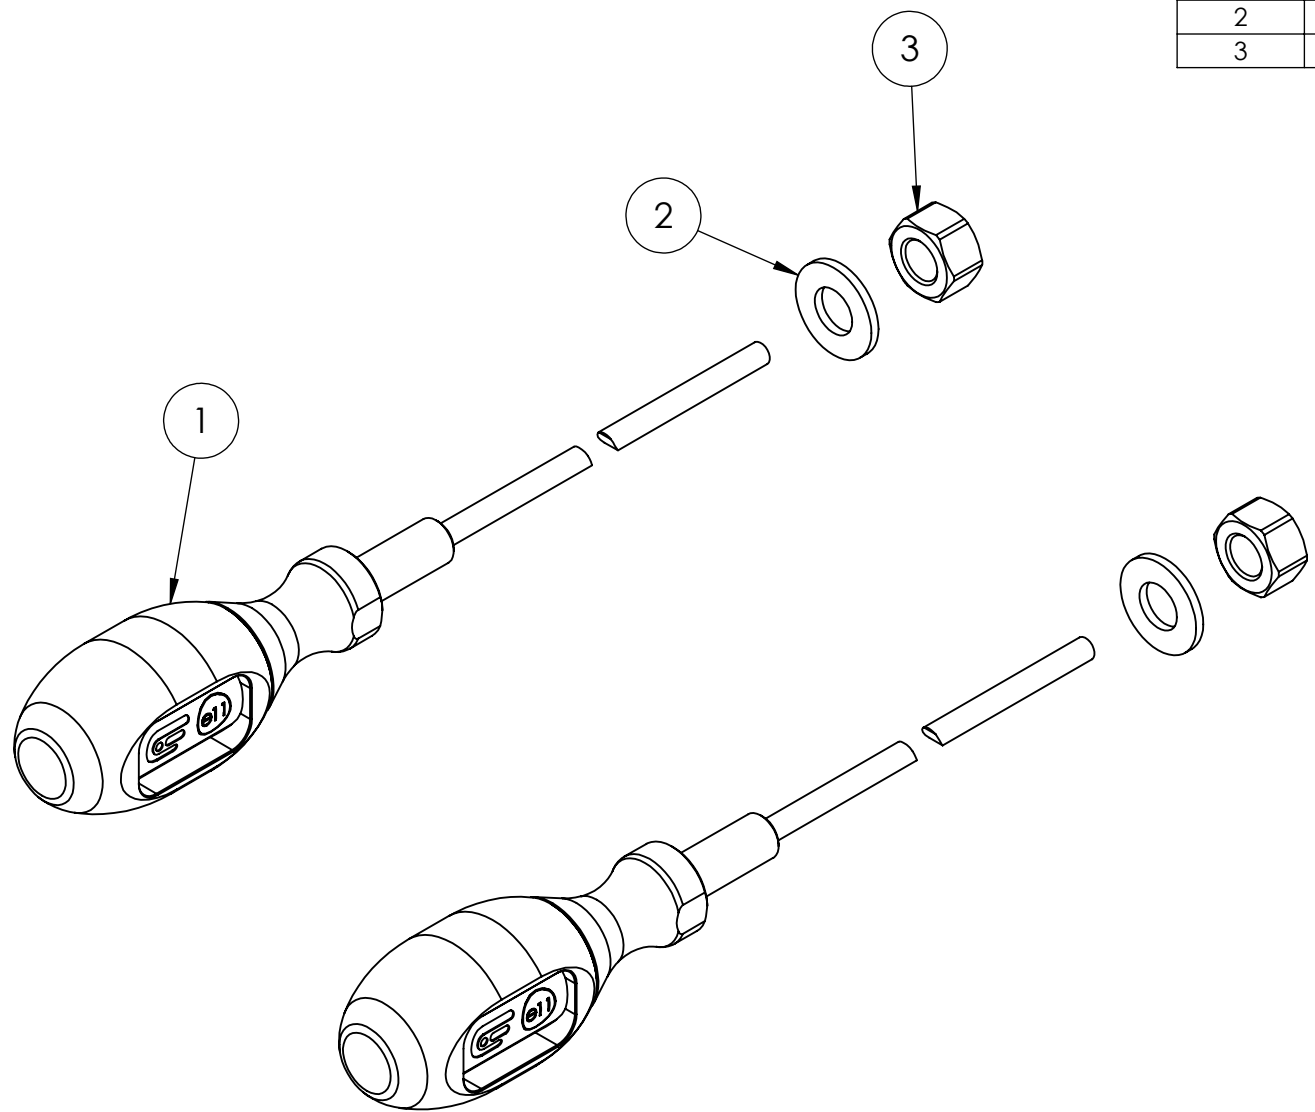

8 7 6 5 4 3 2 1

ITEM NO.	DESCRIPTION	QTY
1	Fully assembled LED indicator unit	2
2	Washer	2
3	M8 Nut	2

DO NOT SCALE DRAWING REVISION:

TITLE:  
**Whats in the box.**

**PROPRIETARY AND CONFIDENTIAL**  
THE INFORMATION CONTAINED IN THIS DRAWING IS THE SOLE PROPERTY OF OBERON PERFORMANCE LTD. ANY REPRODUCTION IN PART OR AS A WHOLE WITHOUT THE WRITTEN PERMISSION OF OBERON PERFORMANCE LTD IS PROHIBITED.

DWG NO: **IND-0008** **A4**

SCALE:

8 7 6 5 4 3 2 1

F  
E  
D  
C  
B  
A

F  
E  
D  
C  
B  
A