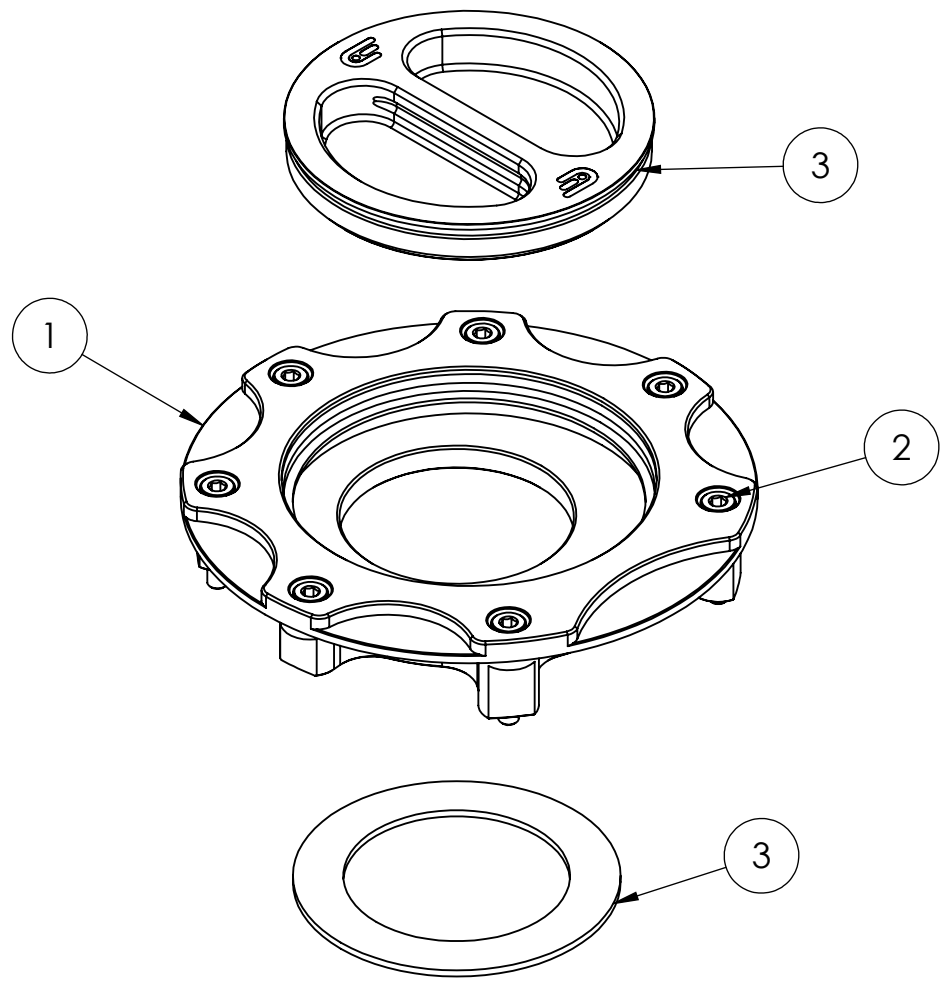

8 7 6 5 4 3 2 1

ITEM NO.	DESCRIPTION	QTY
1	Fully assembled fuel base and cap unit	1
2	Stainless Steel fasteners	6
3	Various Viton Gaskets	3

DO NOT SCALE DRAWING REVISION:

TITLE:
Whats in the box.

PROPRIETARY AND CONFIDENTIAL
THE INFORMATION CONTAINED IN THIS DRAWING IS THE SOLE PROPERTY OF OBERON PERFORMANCE LTD. ANY REPRODUCTION IN PART OR AS A WHOLE WITHOUT THE WRITTEN PERMISSION OF OBERON PERFORMANCE LTD IS PROHIBITED.

DWG NO: **FUE-7002** **A4**

SCALE:

8 7 6 5 4 3 2 1