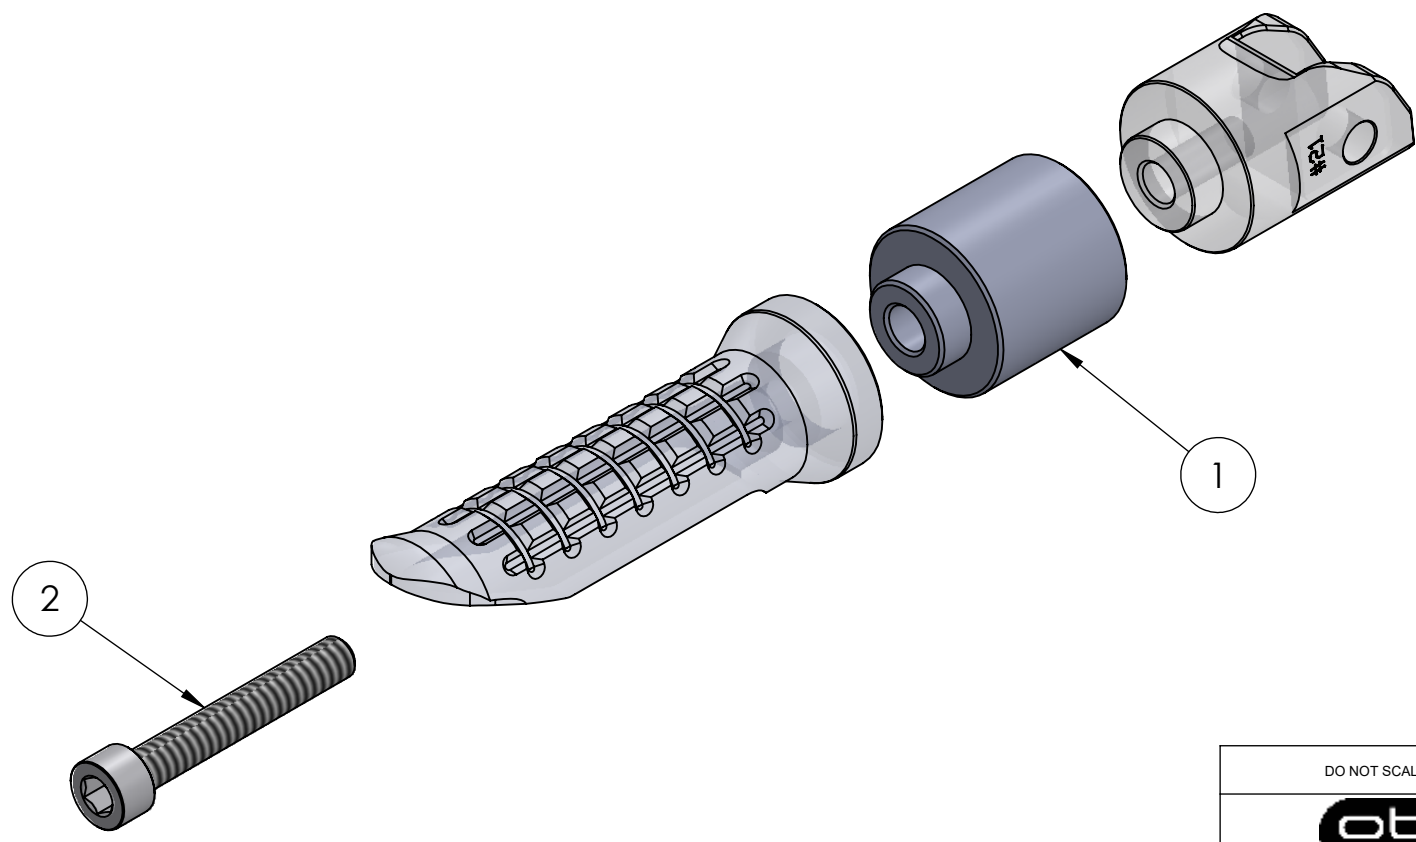

ITEM NO.	DESCRIPTION	QTY
1	Footpeg Extension Piece - all styles	1
2	M6 x 40mm	1

DO NOT SCALE DRAWING		REVISION:
		
TITLE: <h1>Whats in the box.</h1>		
DWG NO:		A4
FPX-0024		
SCALE:		

PROPRIETARY AND CONFIDENTIAL