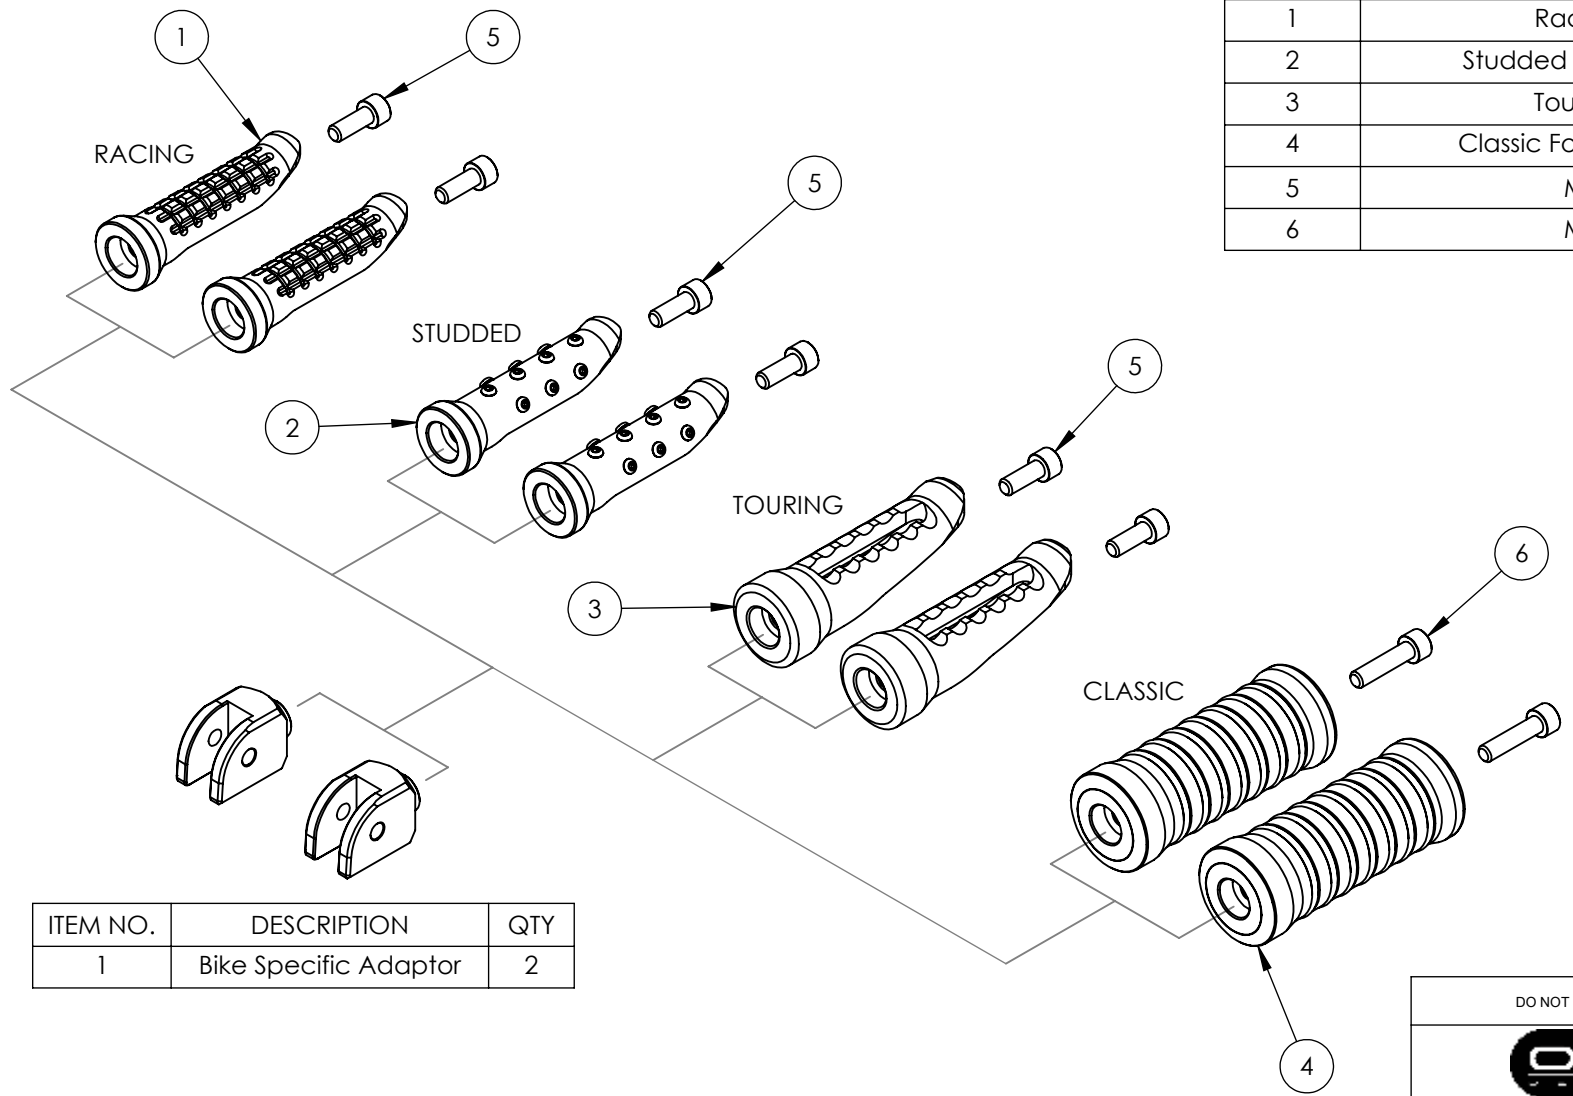

8 7 6 5 4 3 2 1

ITEM NO.	DESCRIPTION	QTY
1	Racing Footpeg	2
2	Studded Footpeg with studs	2
3	Touring Footpeg	2
4	Classic Footpeg with O Rings	2
5	M6 x 16mm	2
6	M6 x 25mm	2

F  
E  
D  
C  
B  
A

ITEM NO.	DESCRIPTION	QTY
1	Bike Specific Adaptor	2

DO NOT SCALE DRAWING		REVISION:
		
TITLE: <h1>Whats in the box.</h1>		
DWG NO:		A4
SCALE:		

8 7 6 5 4 3 2 1