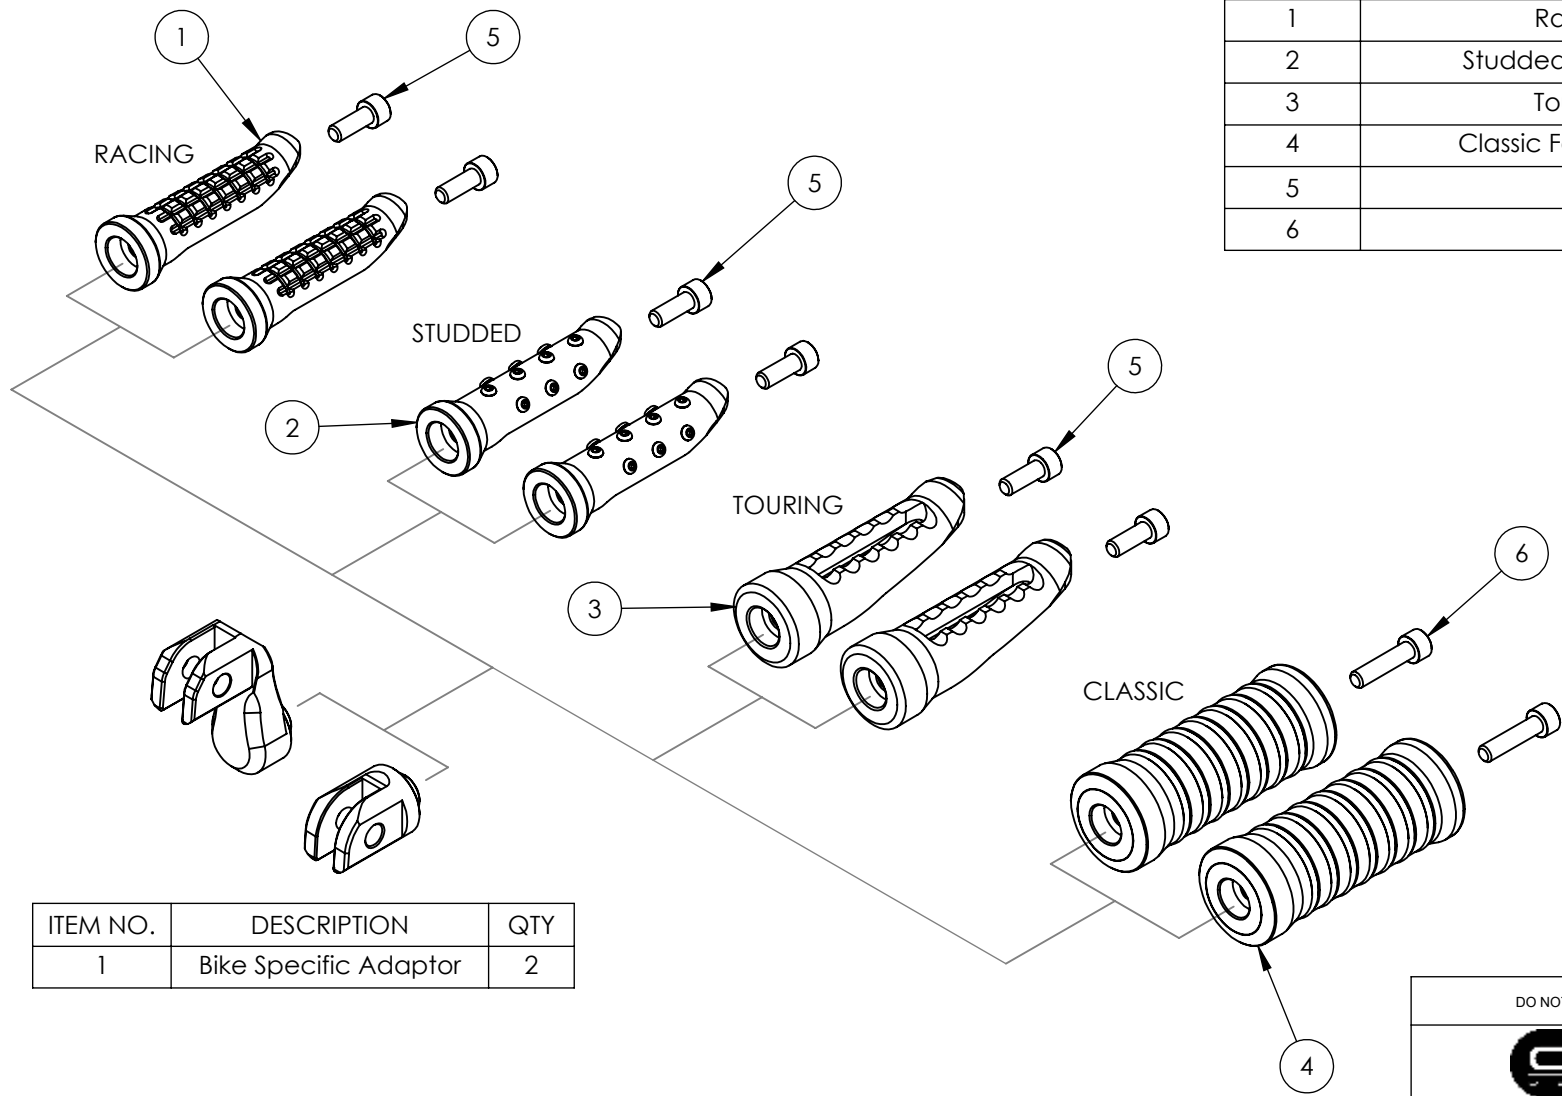

8 7 6 5 4 3 2 1

ITEM NO.	DESCRIPTION	QTY
1	Racing Footpeg	2
2	Studded Footpeg with studs	2
3	Touring Footpeg	2
4	Classic Footpeg with O Rings	2
5	M6 x 16mm	2
6	M6 x 25mm	2

F  
E  
D  
C  
B  
A

ITEM NO.	DESCRIPTION	QTY
1	Bike Specific Adaptor	2

DO NOT SCALE DRAWING		REVISION:
		
TITLE: <h1>Whats in the box.</h1>		
DWG NO:		A4
FP-0144		
SCALE:		

8 7 6 5 4 3 2 1