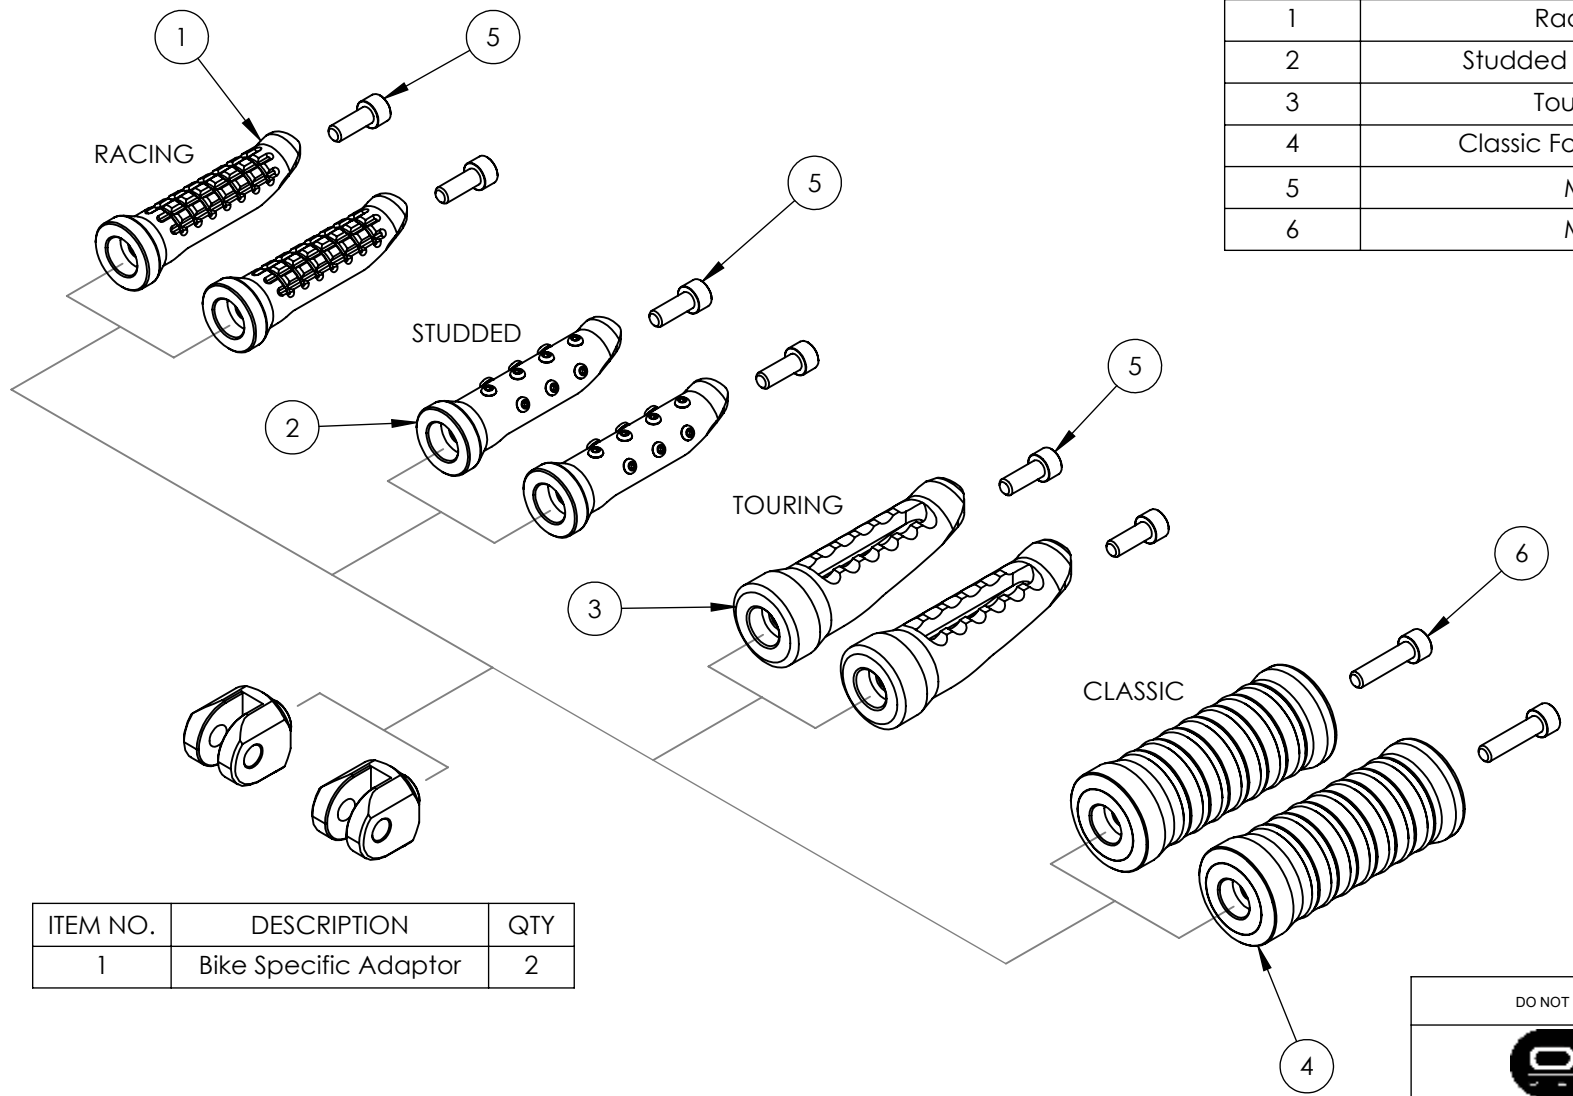

8 7 6 5 4 3 2 1

ITEM NO.	DESCRIPTION	QTY
1	Racing Footpeg	2
2	Studded Footpeg with studs	2
3	Touring Footpeg	2
4	Classic Footpeg with O Rings	2
5	M6 x 16mm	2
6	M6 x 25mm	2

F
E
D
C
B
A

ITEM NO.	DESCRIPTION	QTY
1	Bike Specific Adaptor	2

DO NOT SCALE DRAWING		REVISION:
		
TITLE: <h1>Whats in the box.</h1>		
DWG NO:		A4
SCALE:		

8 7 6 5 4 3 2 1