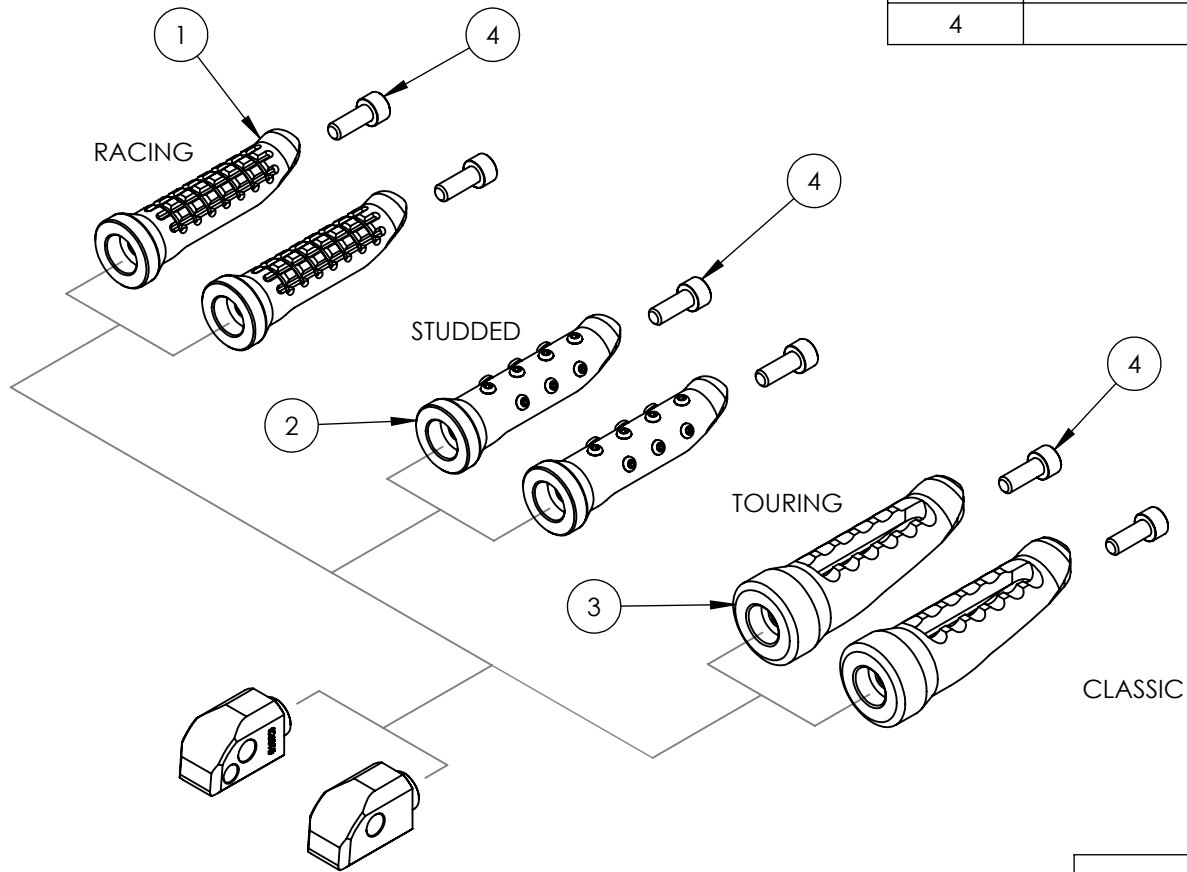

8 7 6 5 4 3 2 1

ITEM NO.	DESCRIPTION	QTY
1	Racing Footpeg	2
2	Studded Footpeg with studs	2
3	Touring Footpeg	2
4	M6 x 16mm	2

ITEM NO.	DESCRIPTION	QTY
1	Bike Specific Adaptor	2

**PROPRIETARY AND CONFIDENTIAL**

DO NOT SCALE DRAWING		REVISION:
		
TITLE:		
<b>Whats in the box.</b>		
DWG NO:		<b>A4</b>
FP-0102		
SCALE:		

8 7 6 5 4 3 2 1

F  
E  
D  
C  
B  
A

F  
E  
D  
C  
B  
A