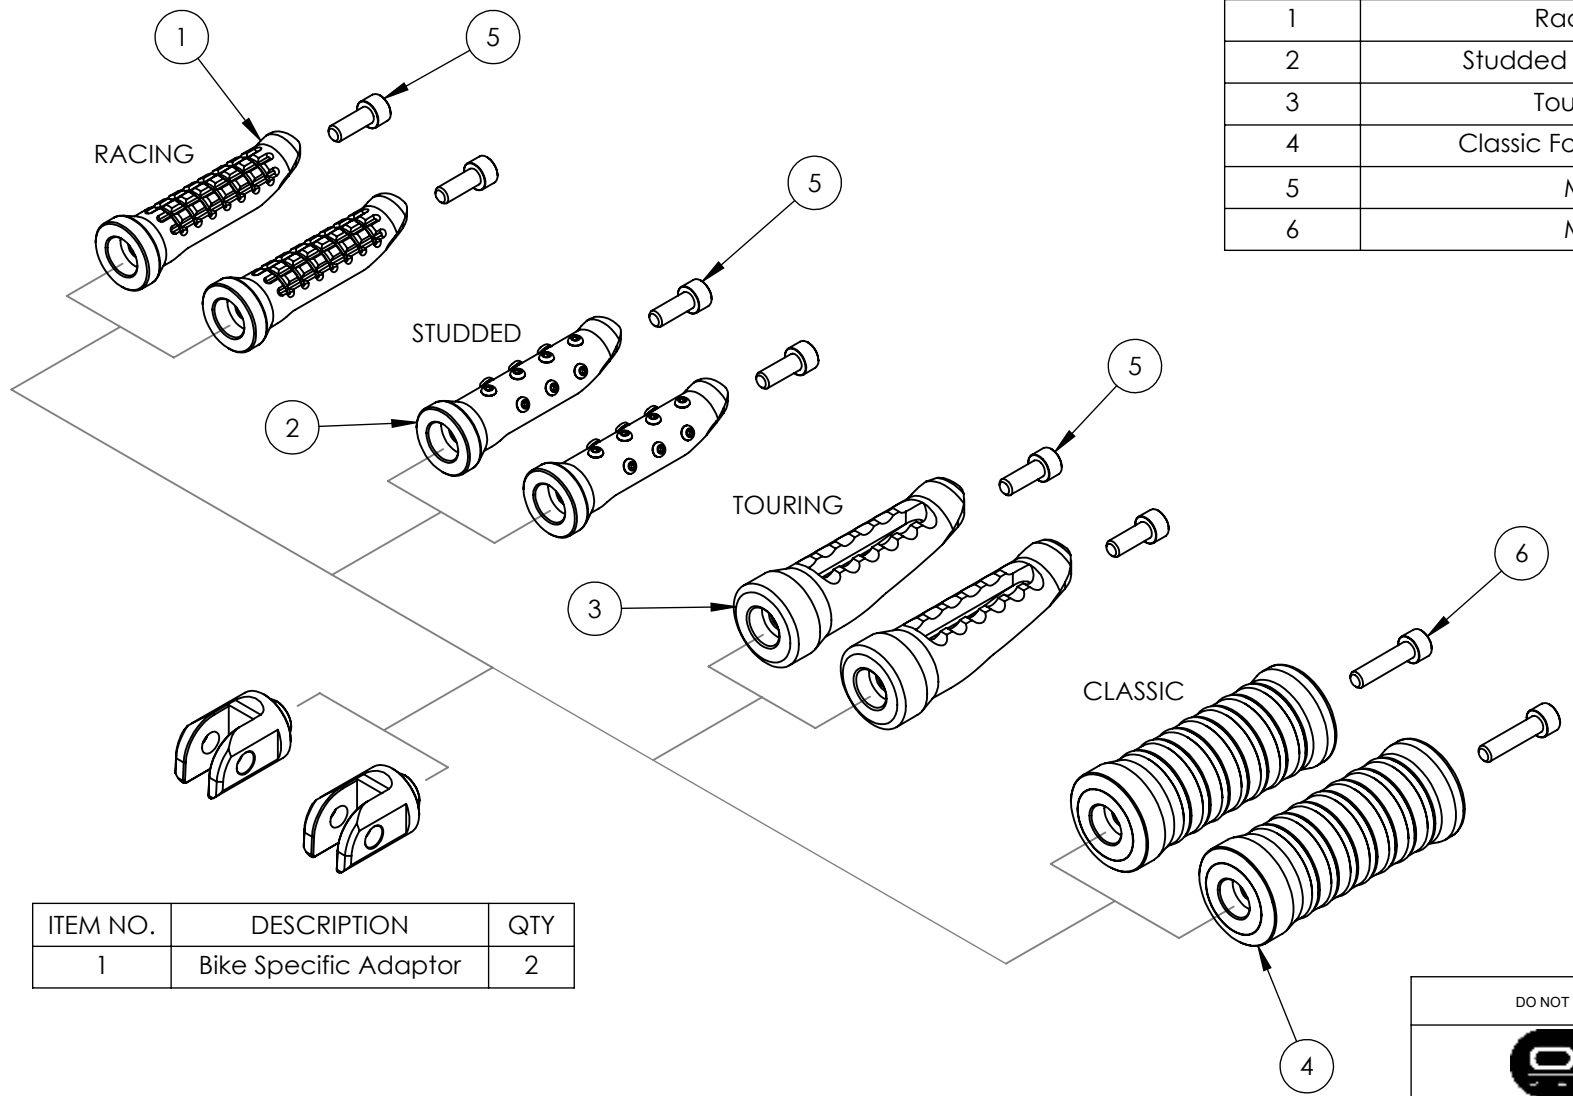

8 7 6 5 4 3 2 1

ITEM NO.	DESCRIPTION	QTY
1	Racing Footpeg	2
2	Studded Footpeg with studs	2
3	Touring Footpeg	2
4	Classic Footpeg with O Rings	2
5	M6 x 16mm	2
6	M6 x 25mm	2

F  
E  
D  
C  
B  
A

ITEM NO.	DESCRIPTION	QTY
1	Bike Specific Adaptor	2

DO NOT SCALE DRAWING		REVISION:
		
TITLE: <h1>Whats in the box.</h1>		
DWG NO:		A4
FP-0100		
SCALE:		

8 7 6 5 4 3 2 1