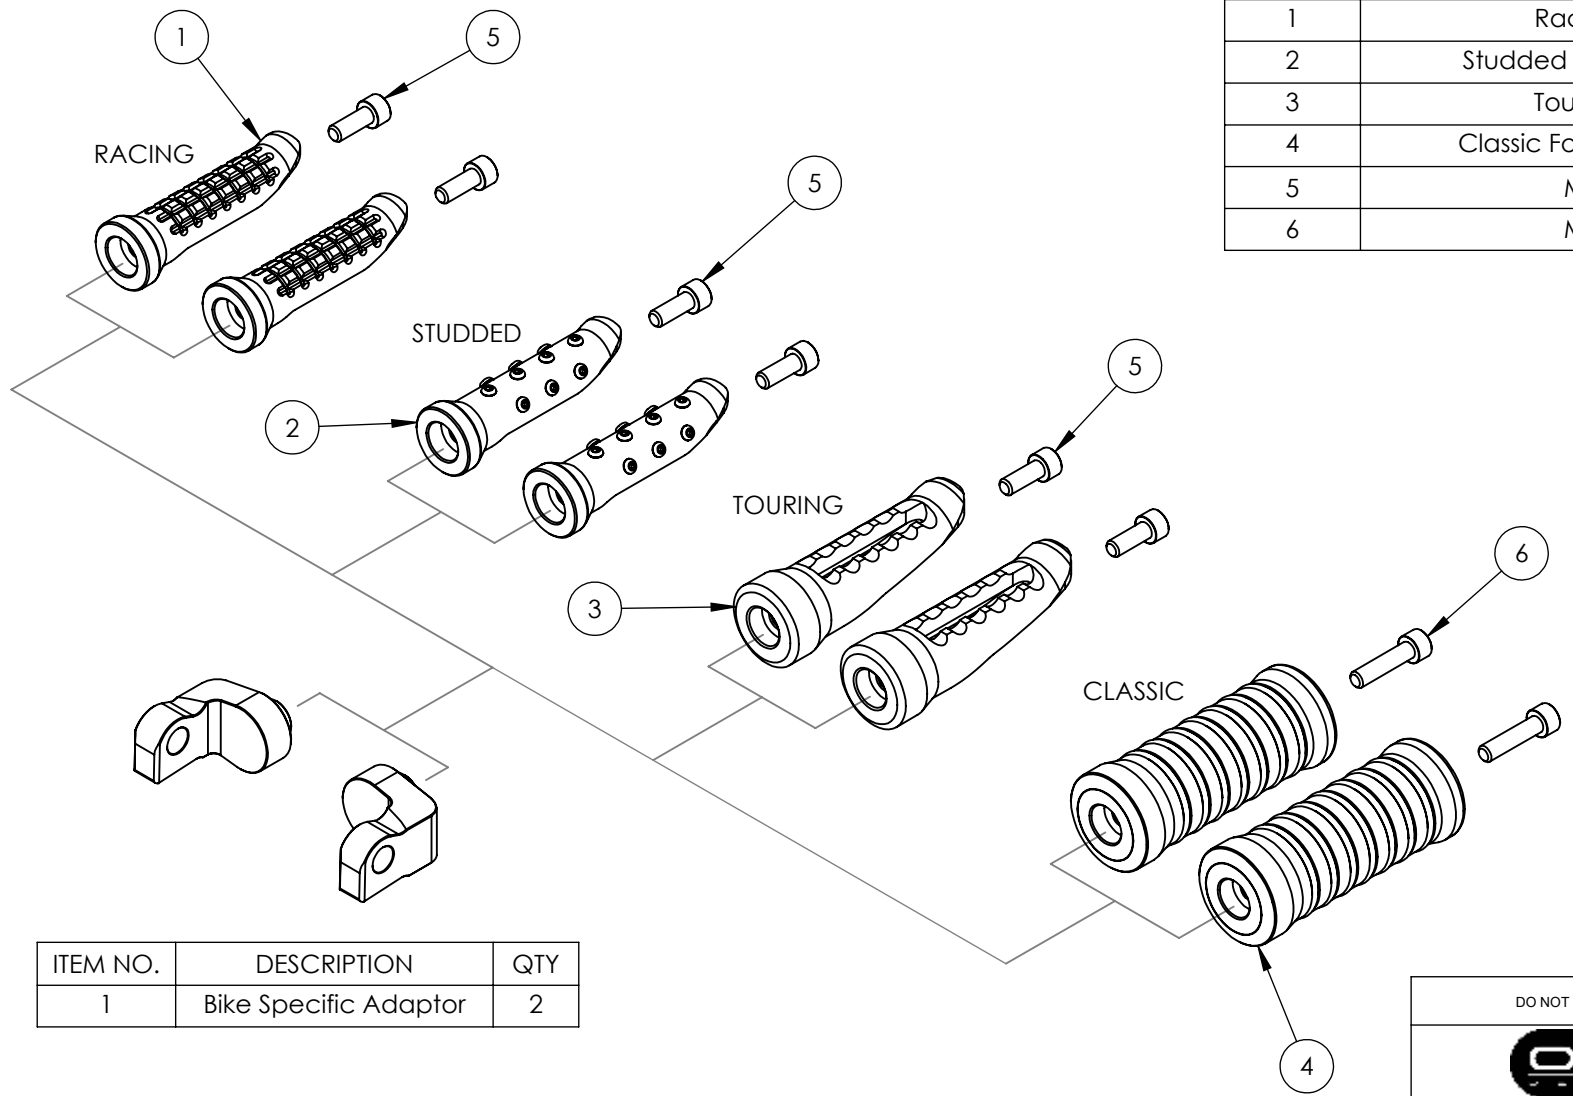

8 7 6 5 4 3 2 1

ITEM NO.	DESCRIPTION	QTY
1	Racing Footpeg	2
2	Studded Footpeg with studs	2
3	Touring Footpeg	2
4	Classic Footpeg with O Rings	2
5	M6 x 16mm	2
6	M6 x 25mm	2

F
E
D
C
B
A

ITEM NO.	DESCRIPTION	QTY
1	Bike Specific Adaptor	2

DO NOT SCALE DRAWING		REVISION:
		
TITLE: <h1>Whats in the box.</h1>		
DWG NO: <h2>FP-0085</h2>		A4
SCALE:		

8 7 6 5 4 3 2 1