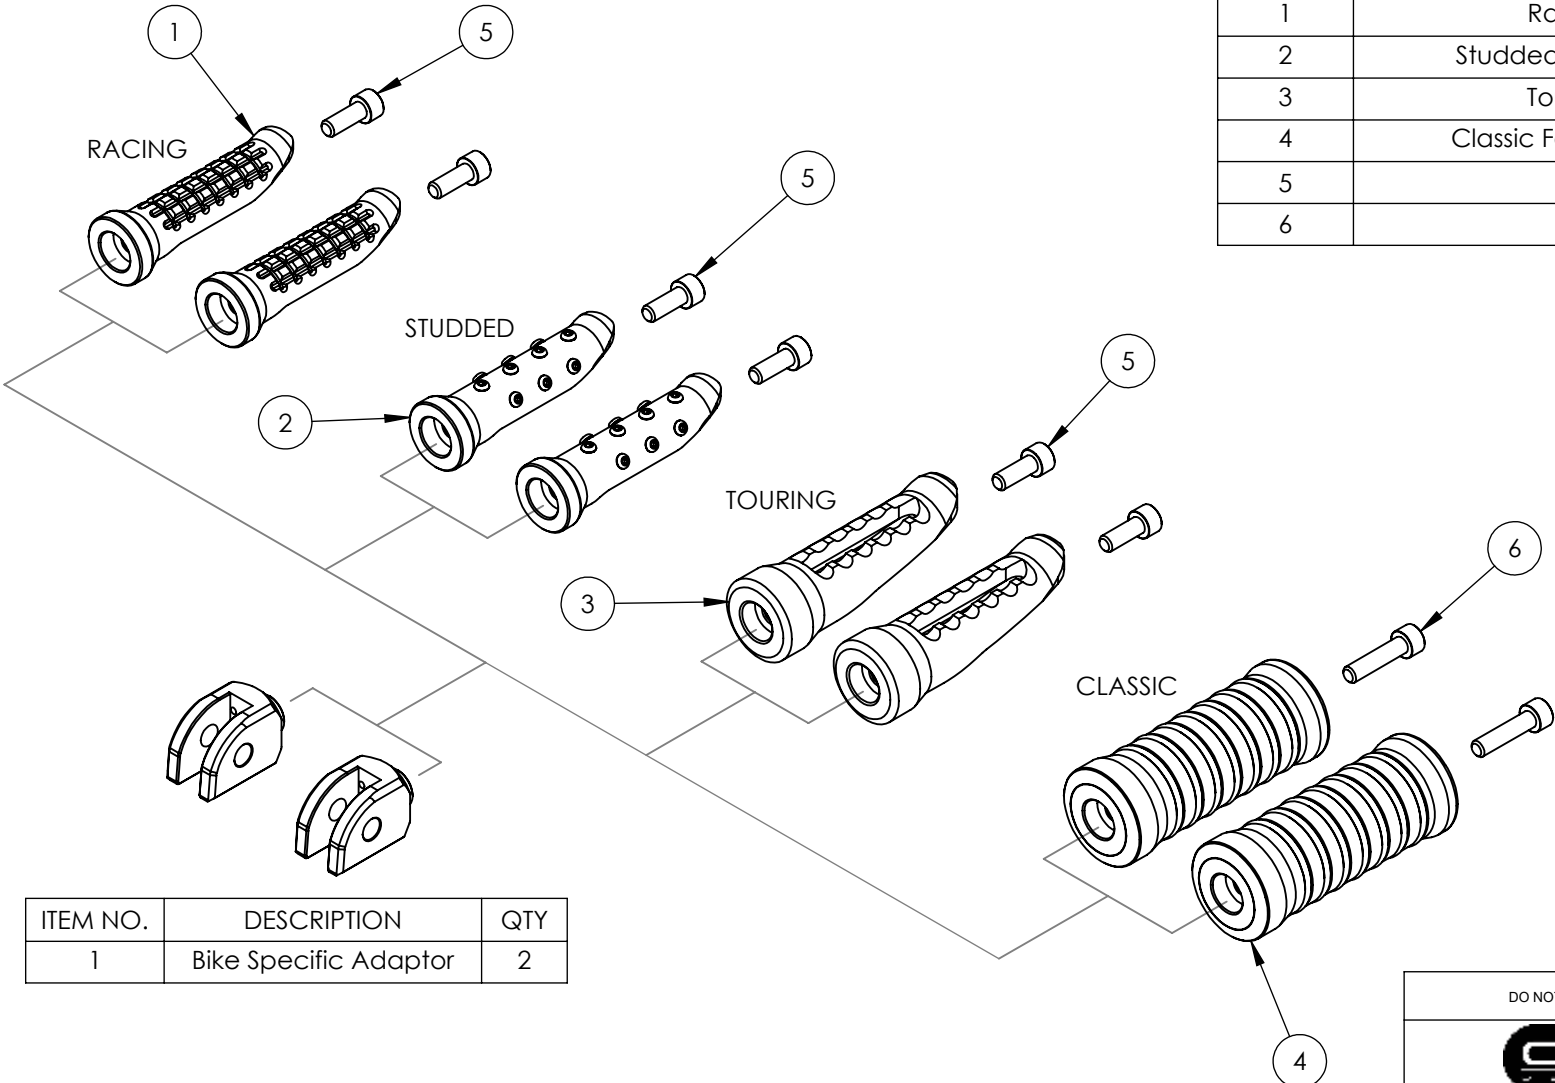

8 7 6 5 4 3 2 1

ITEM NO.	DESCRIPTION	QTY
1	Racing Footpeg	2
2	Studded Footpeg with studs	2
3	Touring Footpeg	2
4	Classic Footpeg with O Rings	2
5	M6 x 16mm	2
6	M6 x 25mm	2

ITEM NO.	DESCRIPTION	QTY
1	Bike Specific Adaptor	2

DO NOT SCALE DRAWING		REVISION:
		
TITLE: <h1>Whats in the box.</h1>		
DWG NO:		A4
SCALE:		

8 7 6 5 4 3 2 1