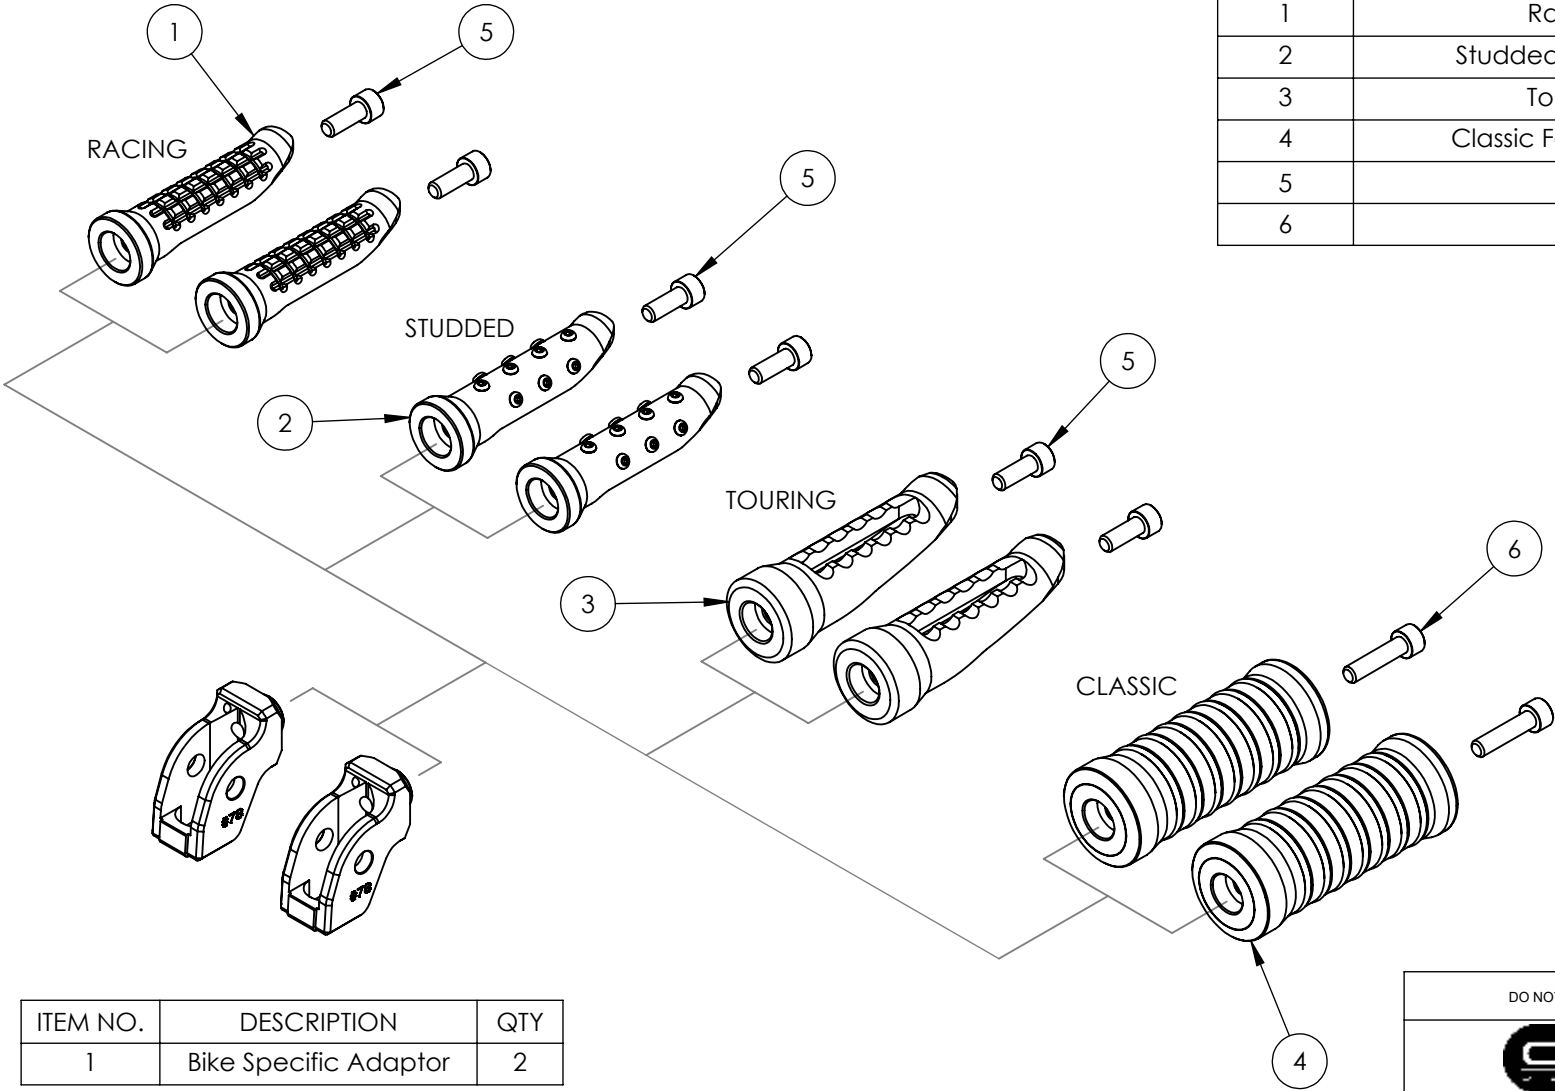

8 7 6 5 4 3 2 1

ITEM NO.	DESCRIPTION	QTY
1	Racing Footpeg	2
2	Studded Footpeg with studs	2
3	Touring Footpeg	2
4	Classic Footpeg with O Rings	2
5	M6 x 16mm	2
6	M6 x 25mm	2

ITEM NO.	DESCRIPTION	QTY
1	Bike Specific Adaptor	2

DO NOT SCALE DRAWING		REVISION:
		
TITLE: <h1>Whats in the box.</h1>		
DWG NO:		A4
FP-0078		
SCALE:		

**PROPRIETARY AND CONFIDENTIAL**

THE INFORMATION CONTAINED IN THIS DRAWING IS THE SOLE PROPERTY OF OBERON PERFORMANCE LTD. ANY REPRODUCTION IN PART OR AS A WHOLE WITHOUT THE WRITTEN PERMISSION OF OBERON PERFORMANCE LTD IS PROHIBITED.

8 7 6 5 4 3 2 1