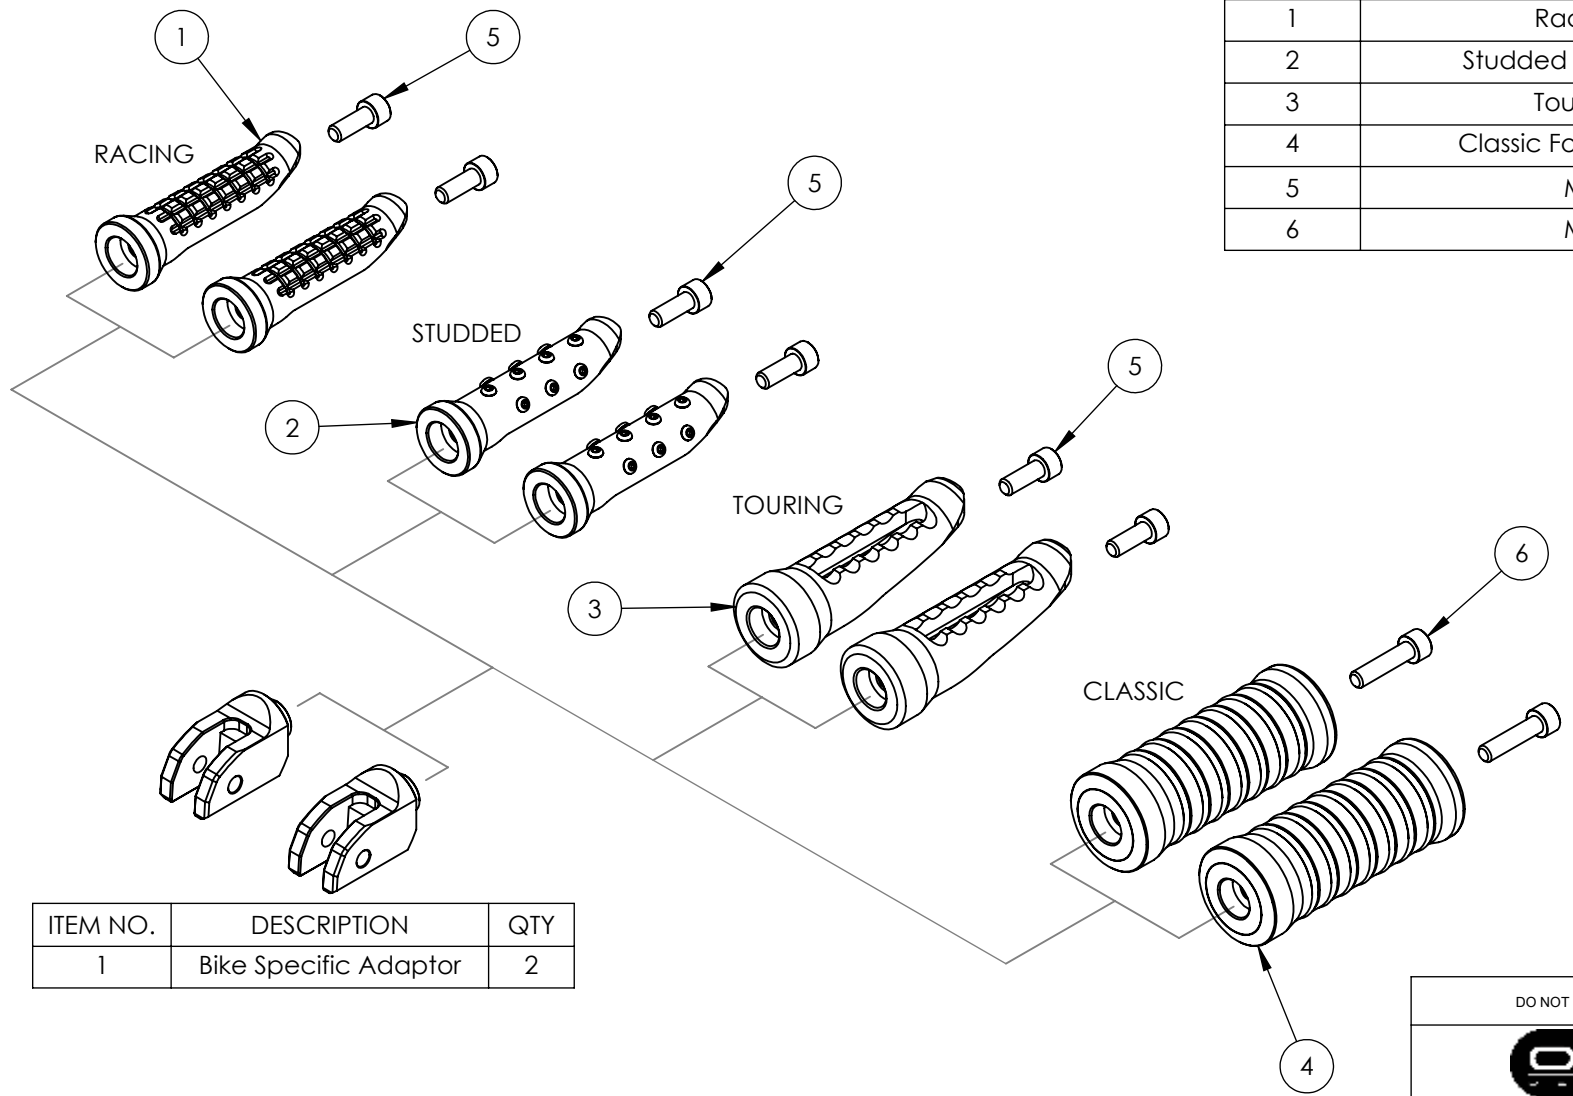

8 7 6 5 4 3 2 1

| ITEM NO. | DESCRIPTION | QTY |
|----------|------------------------------|-----|
| 1 | Racing Footpeg | 2 |
| 2 | Studded Footpeg with studs | 2 |
| 3 | Touring Footpeg | 2 |
| 4 | Classic Footpeg with O Rings | 2 |
| 5 | M6 x 16mm | 2 |
| 6 | M6 x 25mm | 2 |

F
E
D
C
B
A

| ITEM NO. | DESCRIPTION | QTY |
|----------|-----------------------|-----|
| 1 | Bike Specific Adaptor | 2 |

PROPRIETARY AND CONFIDENTIAL

THE INFORMATION CONTAINED IN THIS DRAWING IS THE SOLE PROPERTY OF OBERON PERFORMANCE LTD. ANY REPRODUCTION IN PART OR AS A WHOLE WITHOUT THE WRITTEN PERMISSION OF OBERON PERFORMANCE LTD IS PROHIBITED.

| | | |
|---|--|-----------|
| DO NOT SCALE DRAWING | | REVISION: |
|  | | |
| TITLE: <h1>Whats in the box.</h1> | | |
| DWG NO: | | A4 |
| SCALE: | | |

8 7 6 5 4 3 2 1