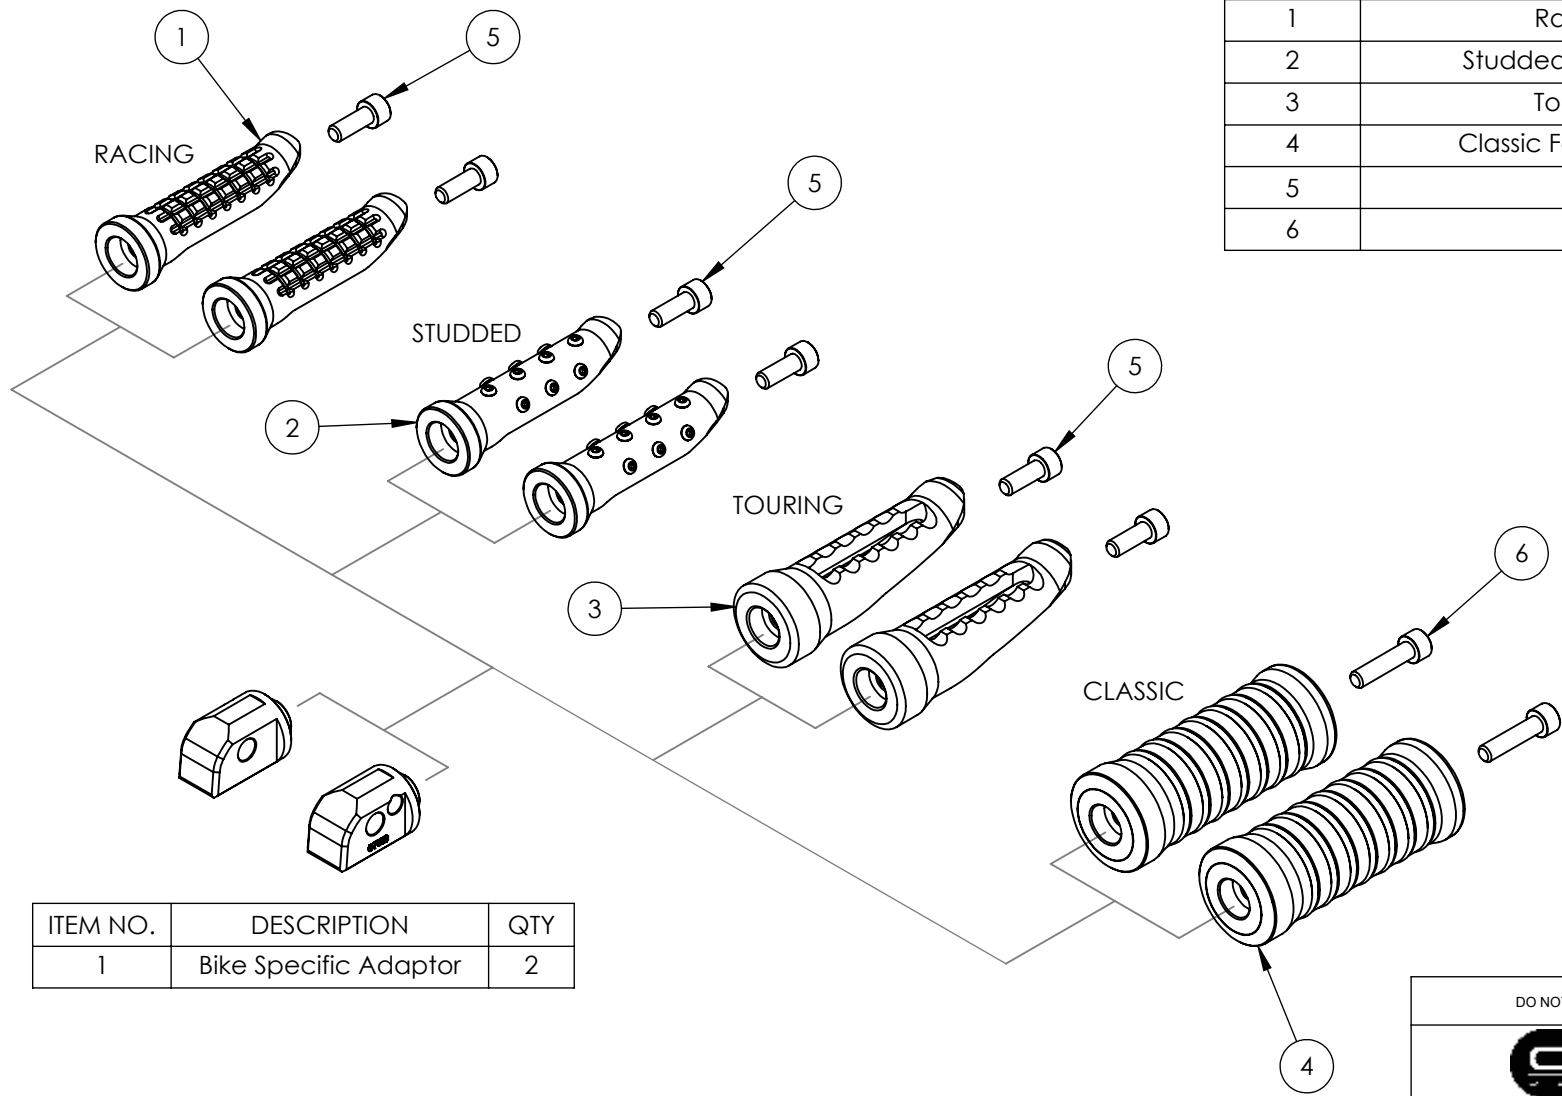

8 7 6 5 4 3 2 1

ITEM NO.	DESCRIPTION	QTY
1	Racing Footpeg	2
2	Studded Footpeg with studs	2
3	Touring Footpeg	2
4	Classic Footpeg with O Rings	2
5	M6 x 16mm	2
6	M6 x 25mm	2

F
E
D
C
B
A

ITEM NO.	DESCRIPTION	QTY
1	Bike Specific Adaptor	2

DO NOT SCALE DRAWING		REVISION:
		
TITLE: <h1>Whats in the box.</h1>		
DWG NO:		A4
FP-0072		
SCALE:		

8 7 6 5 4 3 2 1