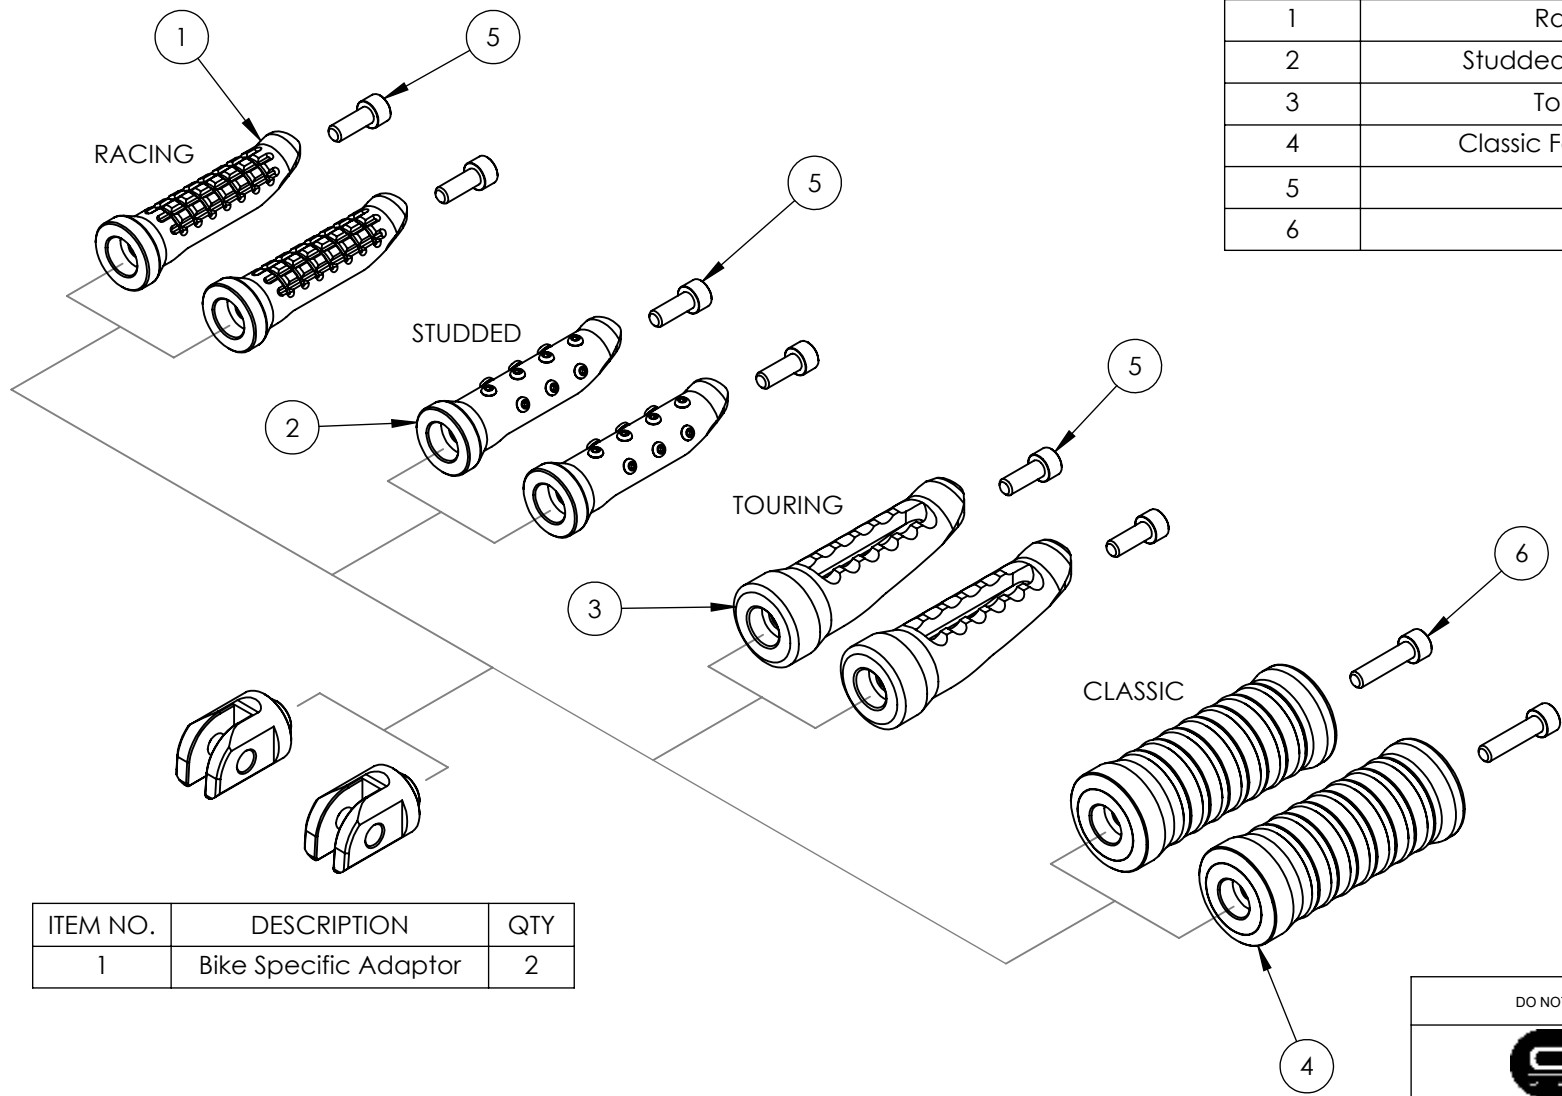

8 7 6 5 4 3 2 1

ITEM NO.	DESCRIPTION	QTY
1	Racing Footpeg	2
2	Studded Footpeg with studs	2
3	Touring Footpeg	2
4	Classic Footpeg with O Rings	2
5	M6 x 16mm	2
6	M6 x 25mm	2

F
E
D
C
B
A

ITEM NO.	DESCRIPTION	QTY
1	Bike Specific Adaptor	2

DO NOT SCALE DRAWING		REVISION:
		
TITLE: <h1>Whats in the box.</h1>		
DWG NO:		A4
SCALE:		

8 7 6 5 4 3 2 1