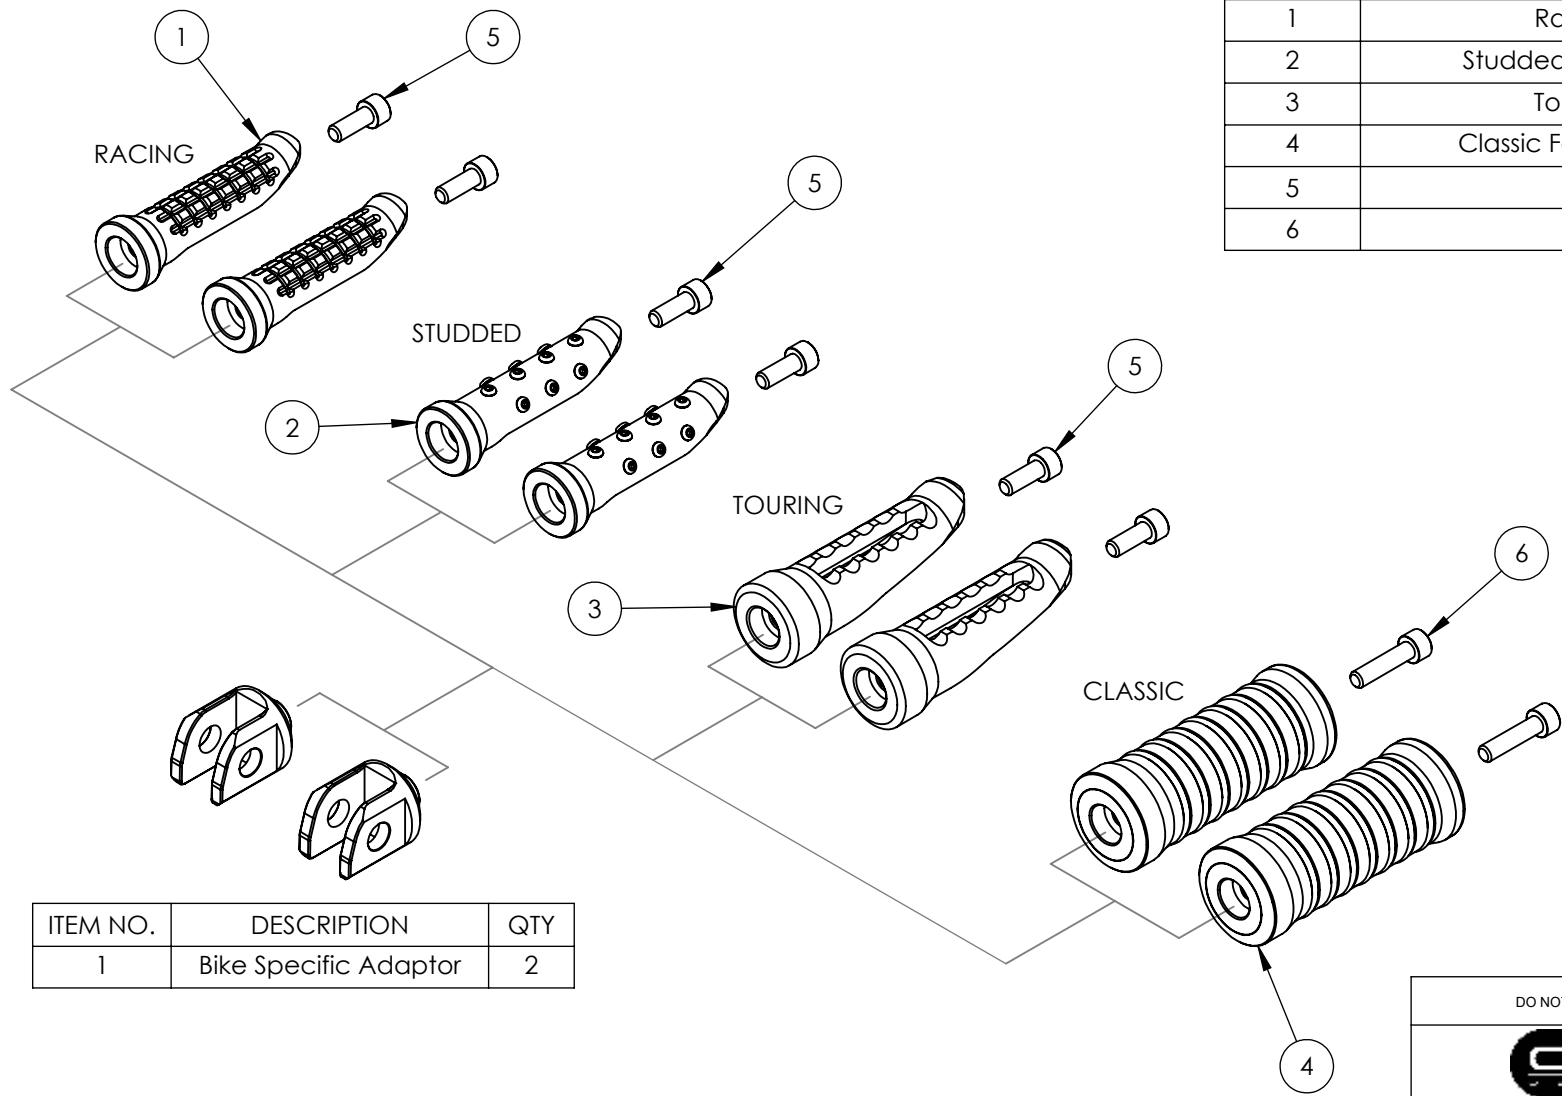

8 7 6 5 4 3 2 1

ITEM NO.	DESCRIPTION	QTY
1	Racing Footpeg	2
2	Studded Footpeg with studs	2
3	Touring Footpeg	2
4	Classic Footpeg with O Rings	2
5	M6 x 16mm	2
6	M6 x 25mm	2

F
E
D
C
B
A

ITEM NO.	DESCRIPTION	QTY
1	Bike Specific Adaptor	2

DO NOT SCALE DRAWING		REVISION:
		
TITLE: <h1>Whats in the box.</h1>		
DWG NO:		A4
FP-0067		
SCALE:		

8 7 6 5 4 3 2 1