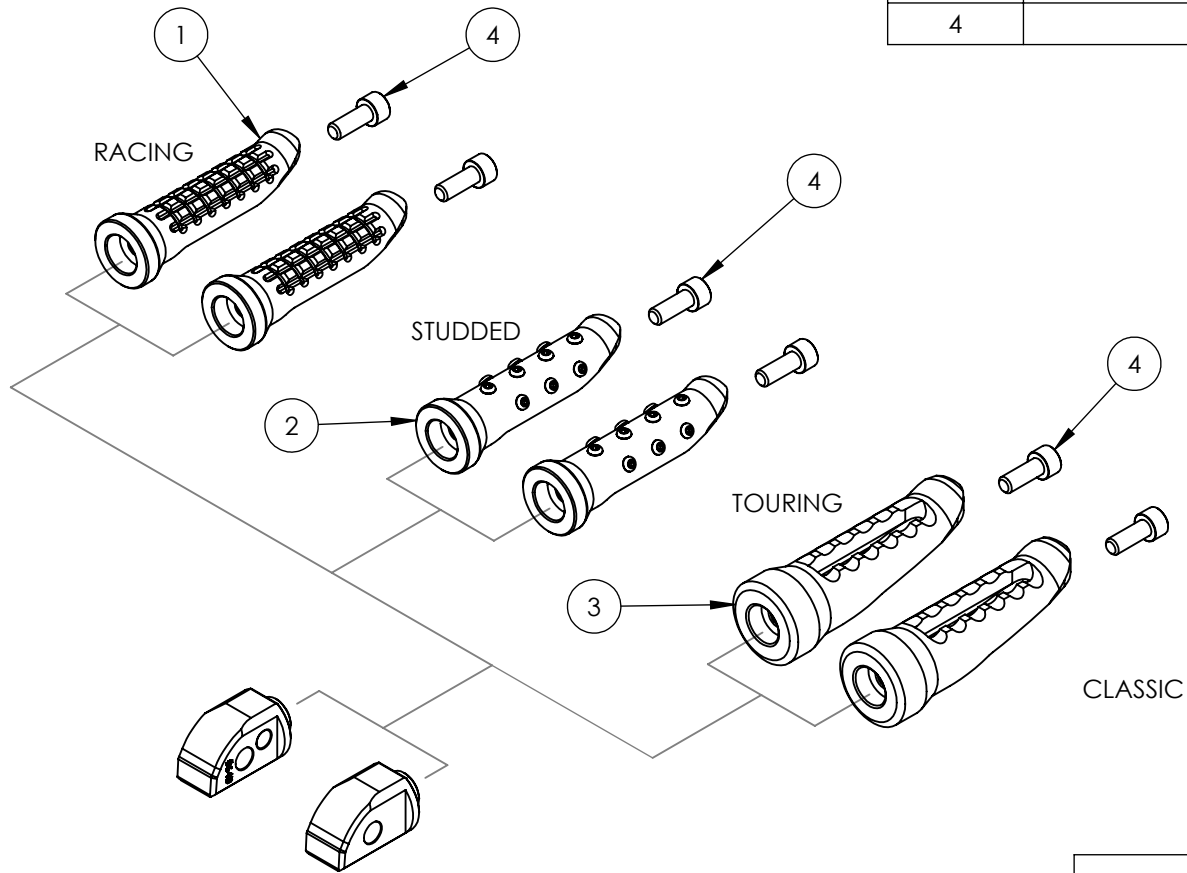

8 7 6 5 4 3 2 1

ITEM NO.	DESCRIPTION	QTY
1	Racing Footpeg	2
2	Studded Footpeg with studs	2
3	Touring Footpeg	2
4	M6 x 16mm	2

ITEM NO.	DESCRIPTION	QTY
1	Bike Specific Adaptor	2

PROPRIETARY AND CONFIDENTIAL

DO NOT SCALE DRAWING		REVISION:
		
TITLE: Whats in the box.		
DWG NO:	FP-0064	A4
SCALE:		

8 7 6 5 4 3 2 1

F
E
D
C
B
A

F
E
D
C
B
A