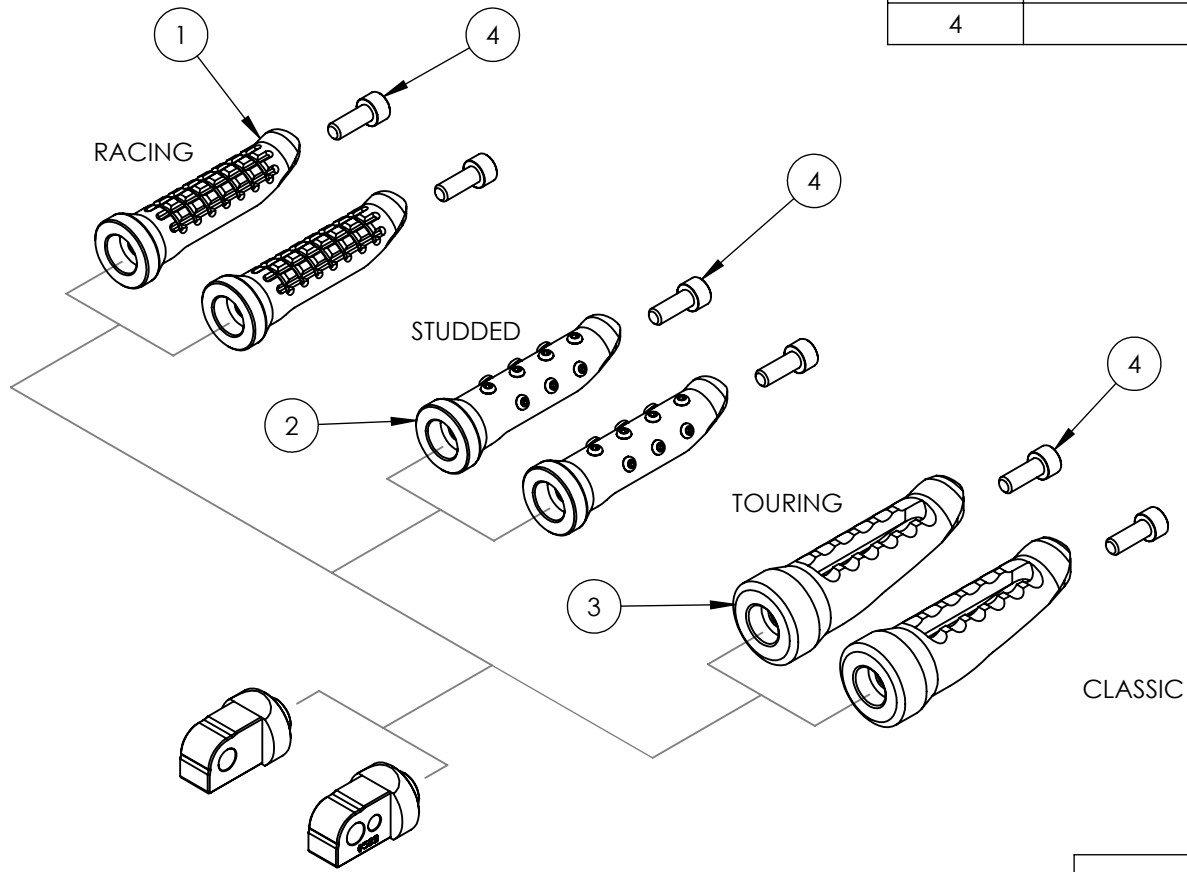

8 7 6 5 4 3 2 1

ITEM NO.	DESCRIPTION	QTY
1	Racing Footpeg	2
2	Studded Footpeg with studs	2
3	Touring Footpeg	2
4	M6 x 16mm	2

ITEM NO.	DESCRIPTION	QTY
1	Bike Specific Adaptor	2

**PROPRIETARY AND CONFIDENTIAL**

DO NOT SCALE DRAWING		REVISION:
		
TITLE:		
<b>Whats in the box.</b>		
DWG NO:		<b>A4</b>
FP-0058		
SCALE:		

8 7 6 5 4 3 2 1

F  
E  
D  
C  
B  
A

F  
E  
D  
C  
B  
A