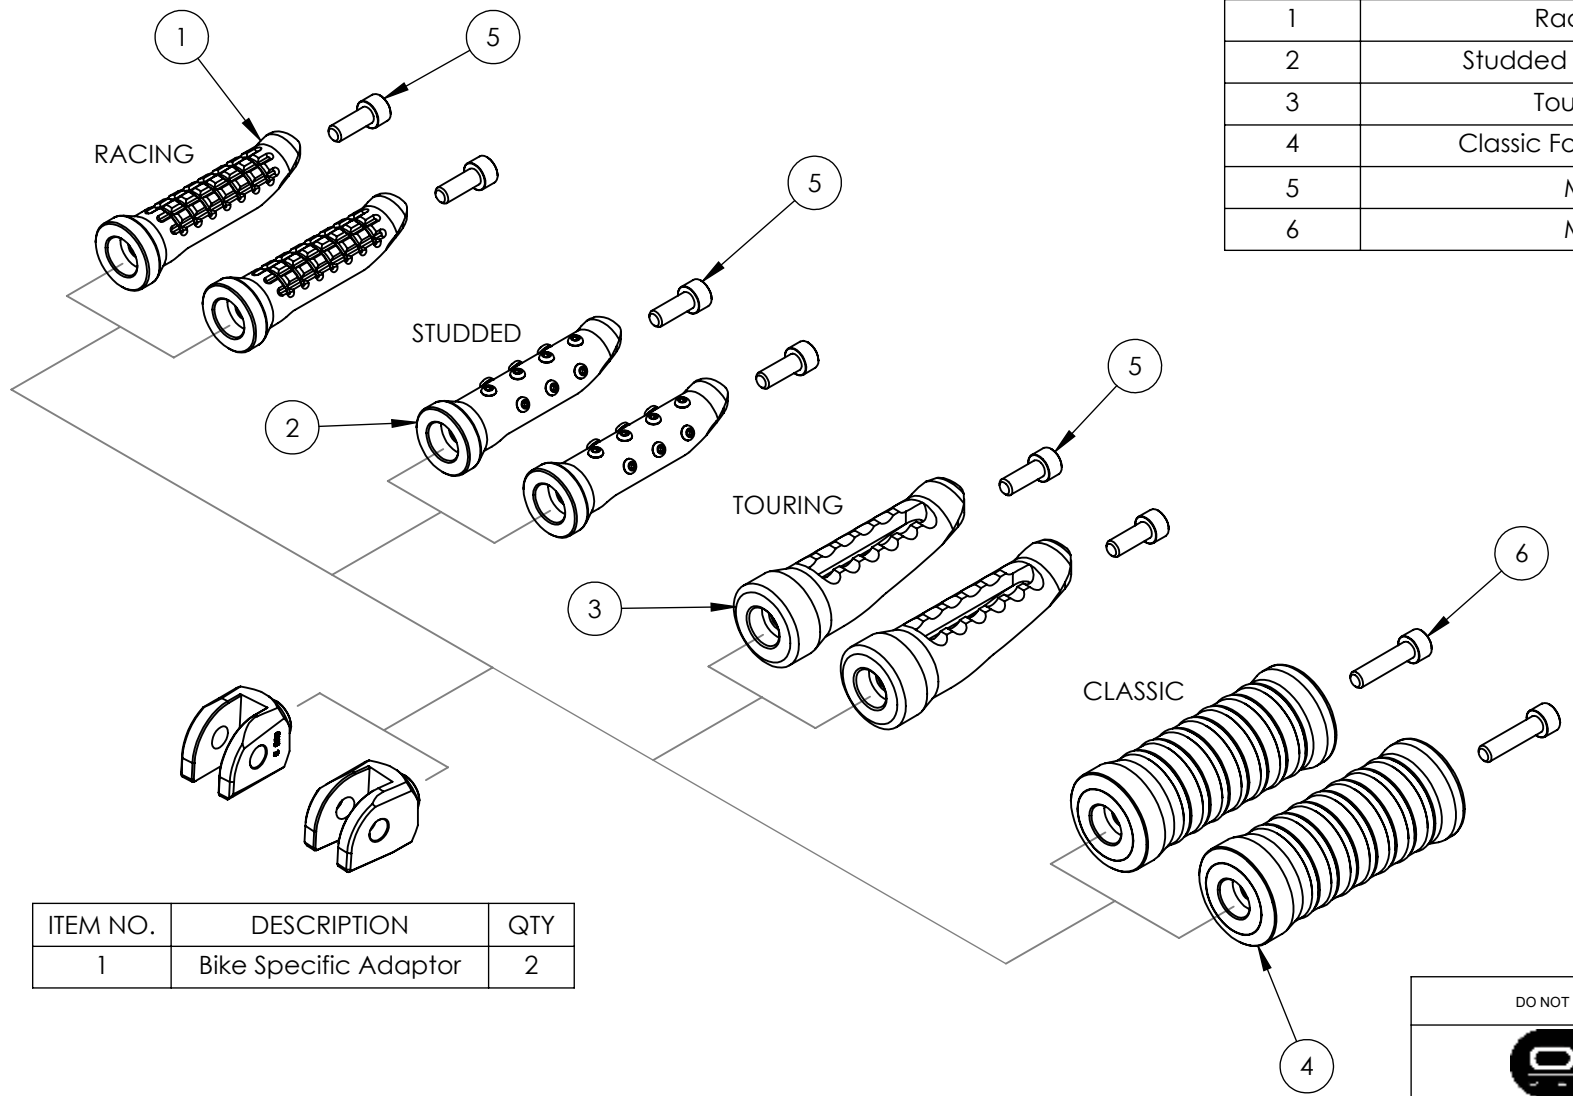

8 7 6 5 4 3 2 1

ITEM NO.	DESCRIPTION	QTY
1	Racing Footpeg	2
2	Studded Footpeg with studs	2
3	Touring Footpeg	2
4	Classic Footpeg with O Rings	2
5	M6 x 16mm	2
6	M6 x 25mm	2

F  
E  
D  
C  
B  
A

ITEM NO.	DESCRIPTION	QTY
1	Bike Specific Adaptor	2

DO NOT SCALE DRAWING		REVISION:
		
TITLE: <h1>Whats in the box.</h1>		
DWG NO:		A4
FP-0053		
SCALE:		

8 7 6 5 4 3 2 1