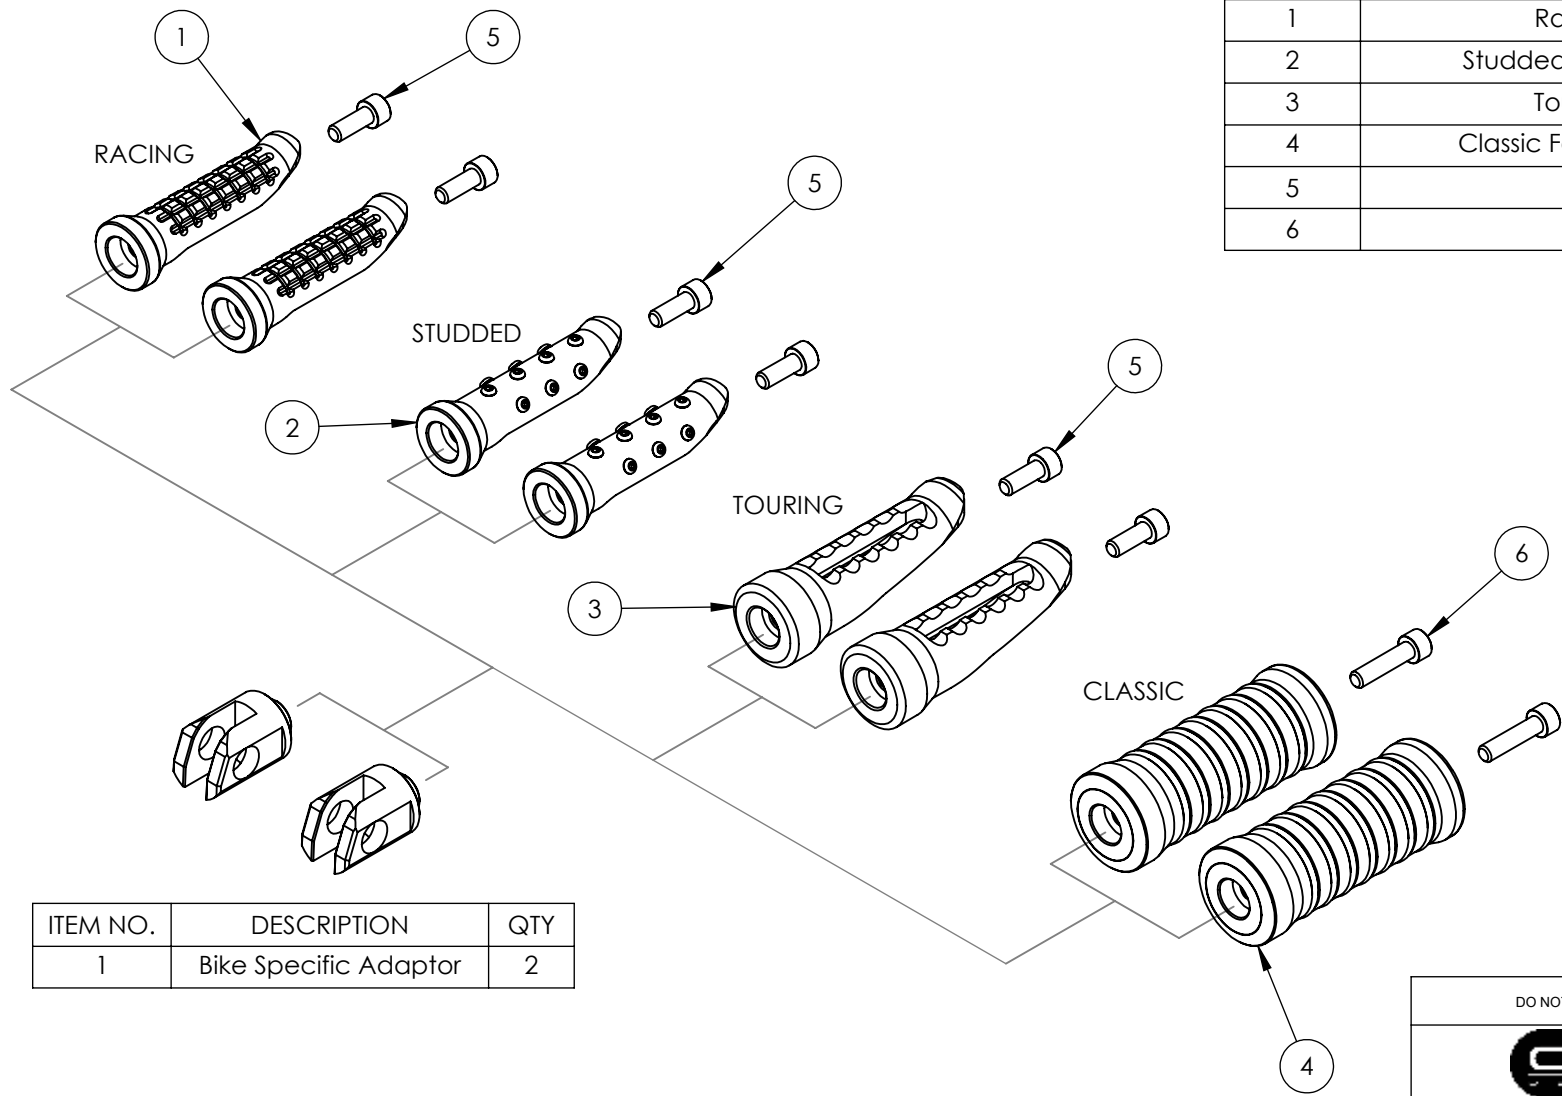

8 7 6 5 4 3 2 1

ITEM NO.	DESCRIPTION	QTY
1	Racing Footpeg	2
2	Studded Footpeg with studs	2
3	Touring Footpeg	2
4	Classic Footpeg with O Rings	2
5	M6 x 16mm	2
6	M6 x 25mm	2

F  
E  
D  
C  
B  
A

ITEM NO.	DESCRIPTION	QTY
1	Bike Specific Adaptor	2

DO NOT SCALE DRAWING		REVISION:
		
TITLE: <h1>Whats in the box.</h1>		
DWG NO:		A4
FP-0050		
SCALE:		

8 7 6 5 4 3 2 1