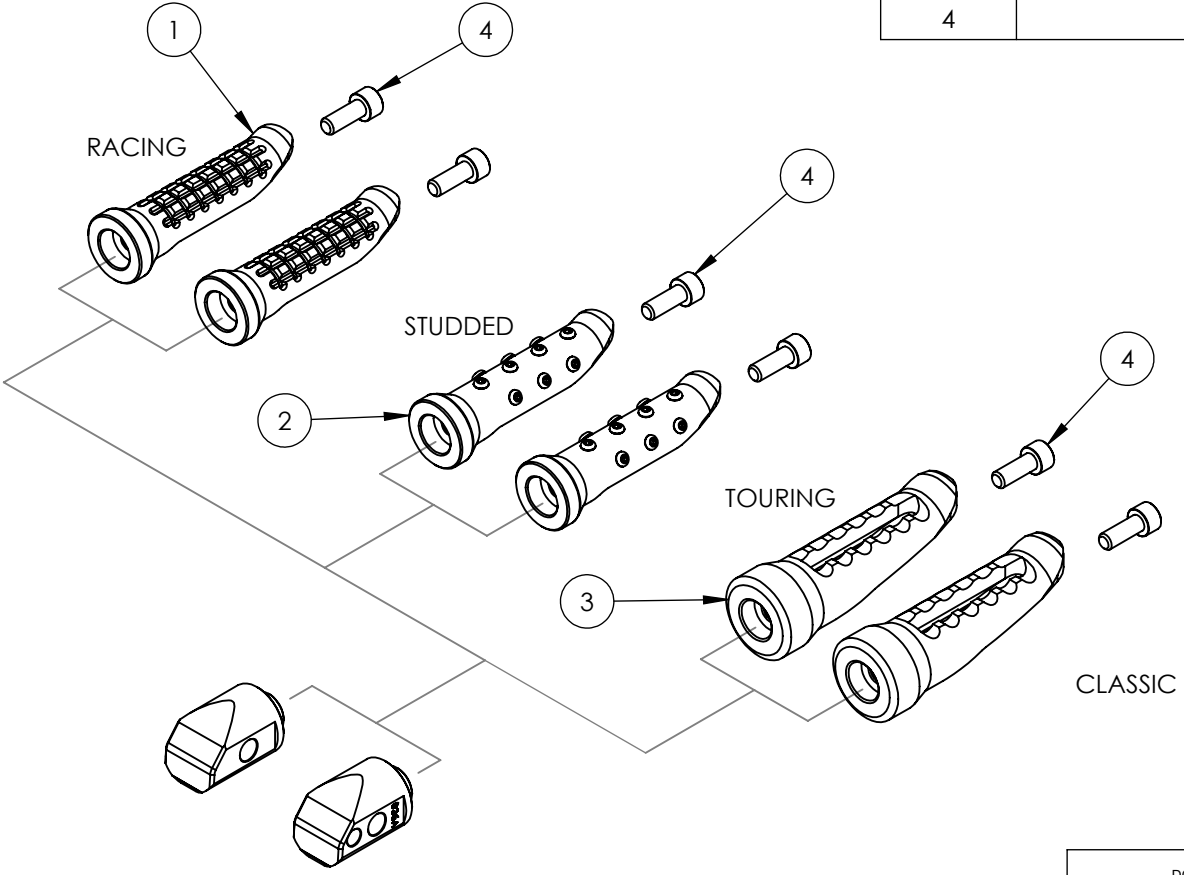

8 7 6 5 4 3 2 1

ITEM NO.	DESCRIPTION	QTY
1	Racing Footpeg	2
2	Studded Footpeg with studs	2
3	Touring Footpeg	2
4	M6 x 16mm	2

ITEM NO.	DESCRIPTION	QTY
1	Bike Specific Adaptor	2

**PROPRIETARY AND CONFIDENTIAL**

DO NOT SCALE DRAWING		REVISION:
		
TITLE:		
<b>Whats in the box.</b>		
DWG NO:		<b>A4</b>
FP-0036		
SCALE:		

8 7 6 5 4 3 2 1

F  
E  
D  
C  
B  
A

F  
E  
D  
C  
B  
A