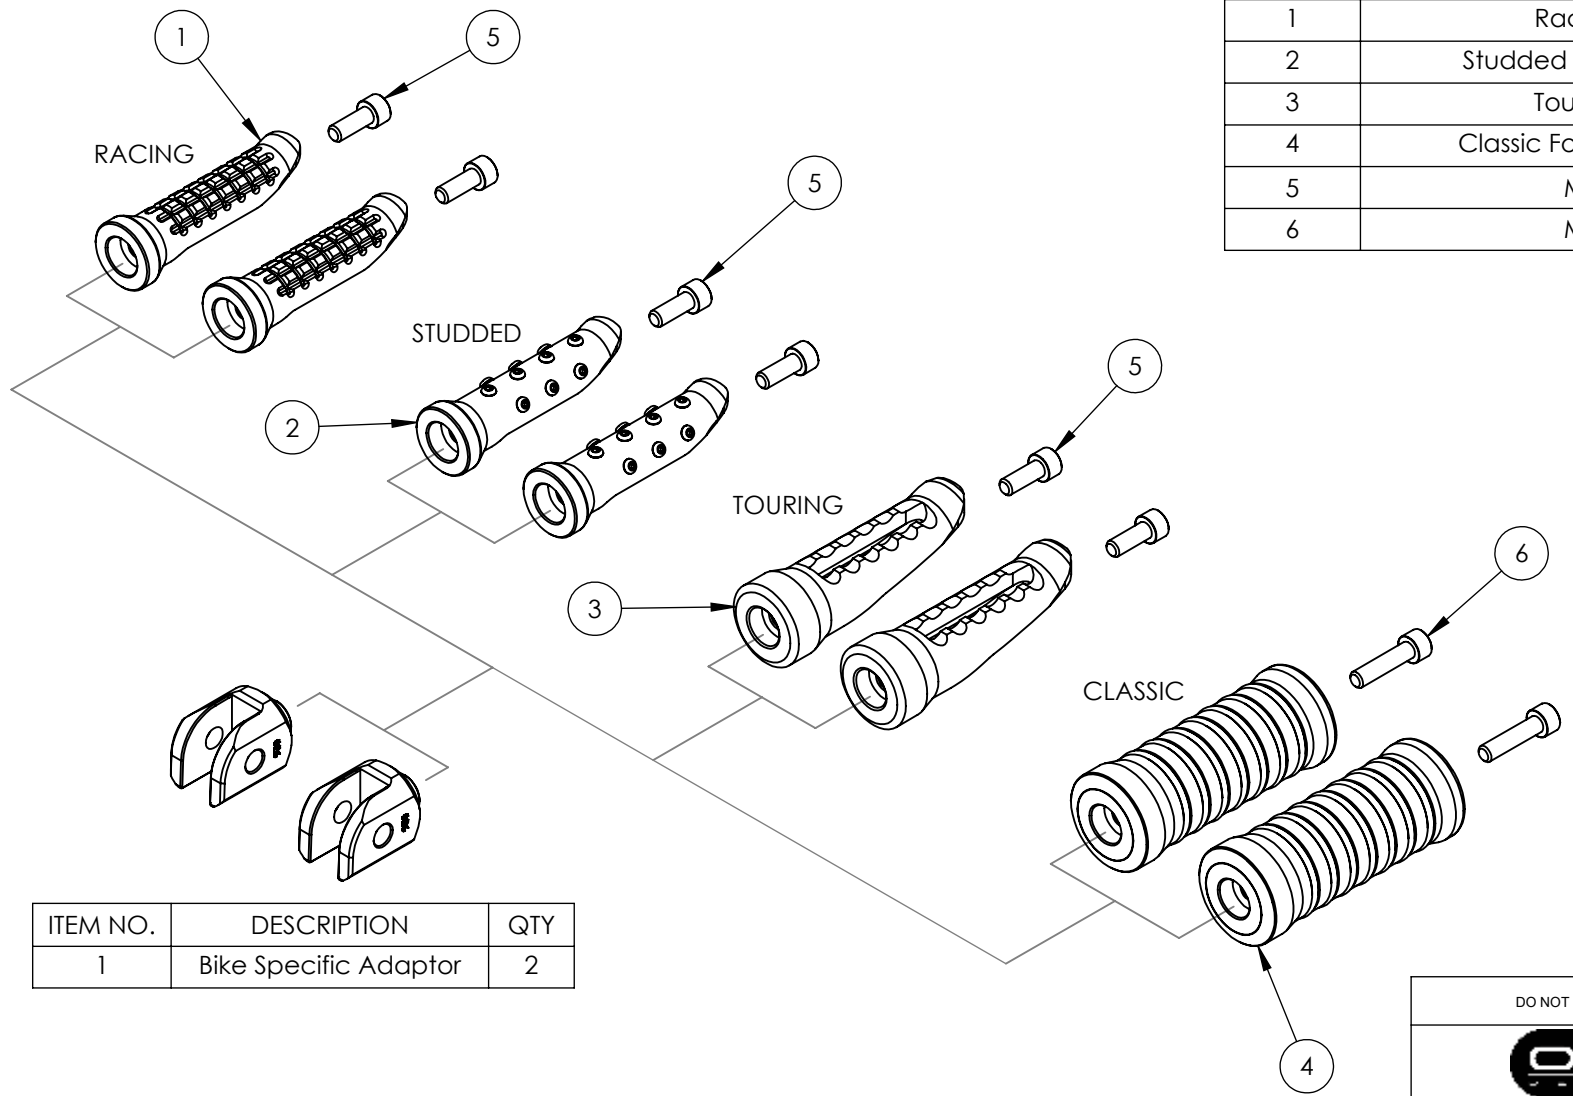

8 7 6 5 4 3 2 1

ITEM NO.	DESCRIPTION	QTY
1	Racing Footpeg	2
2	Studded Footpeg with studs	2
3	Touring Footpeg	2
4	Classic Footpeg with O Rings	2
5	M6 x 16mm	2
6	M6 x 25mm	2

F  
E  
D  
C  
B  
A

ITEM NO.	DESCRIPTION	QTY
1	Bike Specific Adaptor	2

DO NOT SCALE DRAWING		REVISION:
		
<b>Whats in the box.</b>		
DWG NO:		A4
FP-0026		
SCALE:		

8 7 6 5 4 3 2 1