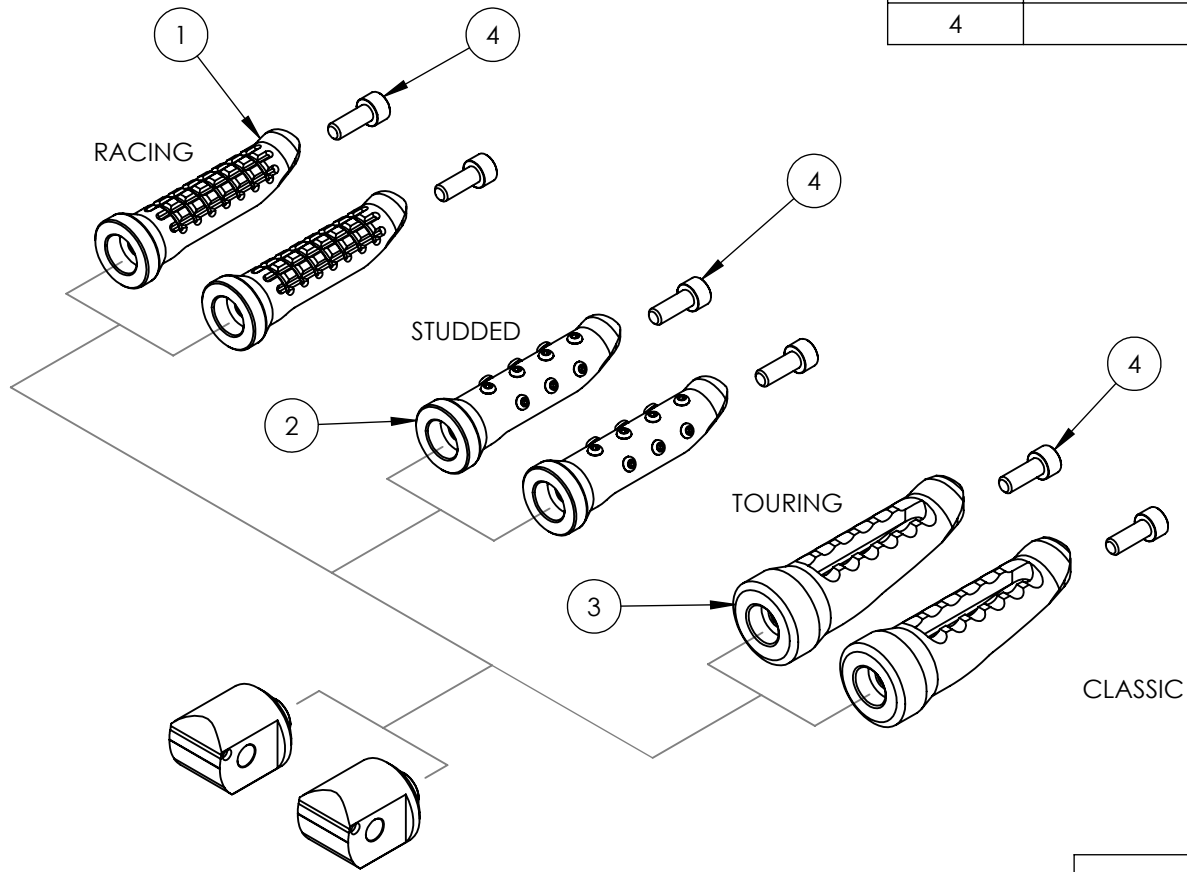

8 7 6 5 4 3 2 1

ITEM NO.	DESCRIPTION	QTY
1	Racing Footpeg	2
2	Studded Footpeg with studs	2
3	Touring Footpeg	2
4	M6 x 16mm	2

ITEM NO.	DESCRIPTION	QTY
1	Bike Specific Adaptor	2

**PROPRIETARY AND CONFIDENTIAL**

DO NOT SCALE DRAWING		REVISION:
		
TITLE: <b>Whats in the box.</b>		
DWG NO:	FP-0024	A4
SCALE:		

8 7 6 5 4 3 2 1

F  
E  
D  
C  
B  
A

F  
E  
D  
C  
B  
A